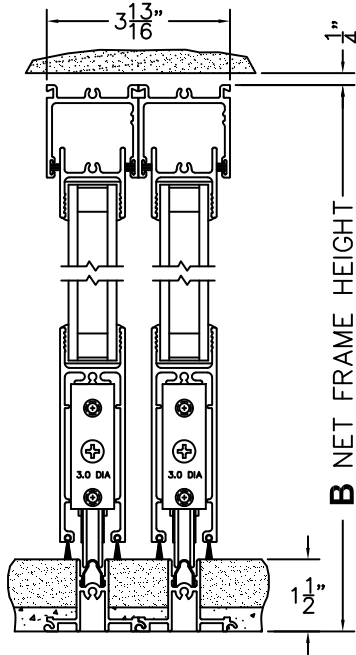

FLEETWOOD
WINDOWS & DOORS
FleetwoodUSA.com

NORWOOD 3050

XIXX CUSTOM CONFIGURATION
NO SCREENS

ORDER NO.:

ITEM NO.:

REQUIRED DEALER INFO.

A(NET FRAME WIDTH)

B(NET FRAME HEIGHT)

(USE RULER TO SCALE DIMENSIONS IN INCHES)

SCALE: 1/4

①
MULTI-SLIDE
HEAD DETAIL

EXTERIOR

②
MULTI-SLIDE
SILL DETAIL

NOTES:

XIXX DOOR SHOWN

③
LOCK JAMB