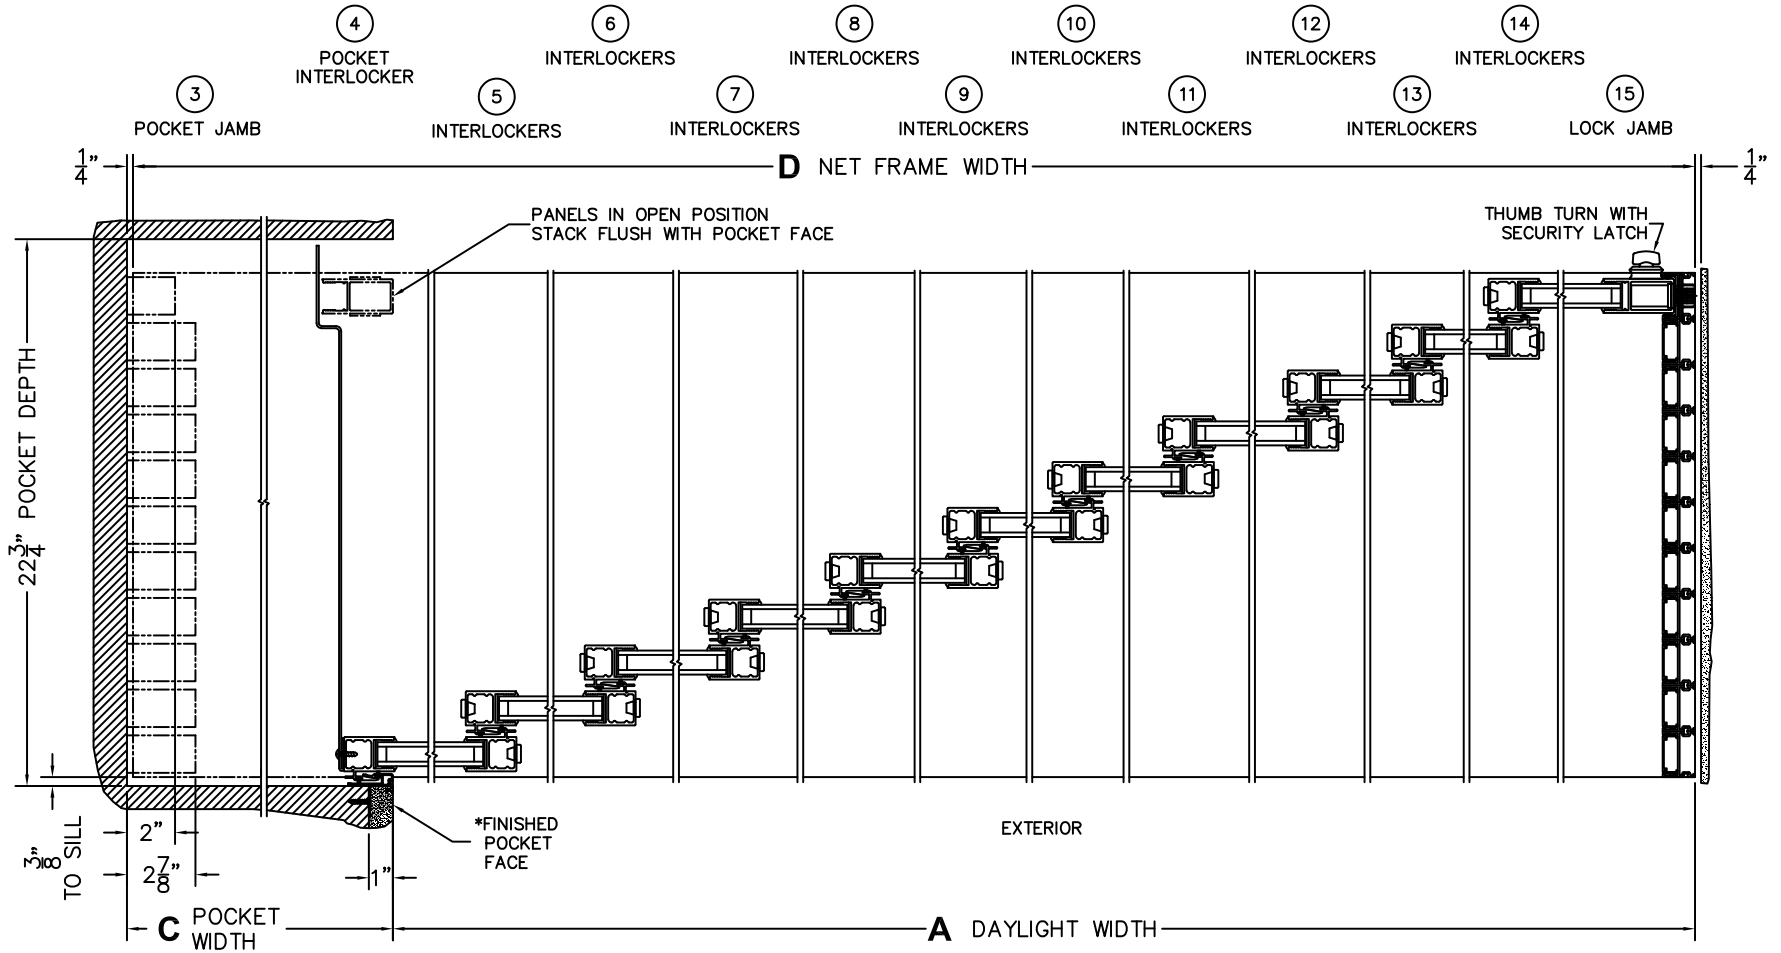

(USE RULER TO SCALE DIMENSIONS IN INCHES)

SCALE: 1/8

\*CAUTION: WHEN CONSTRUCTING POCKET NOTE THAT DAYLIGHT WIDTH DOES NOT INCLUDE 1" SET BACK FOR POST INTERLOCKER.