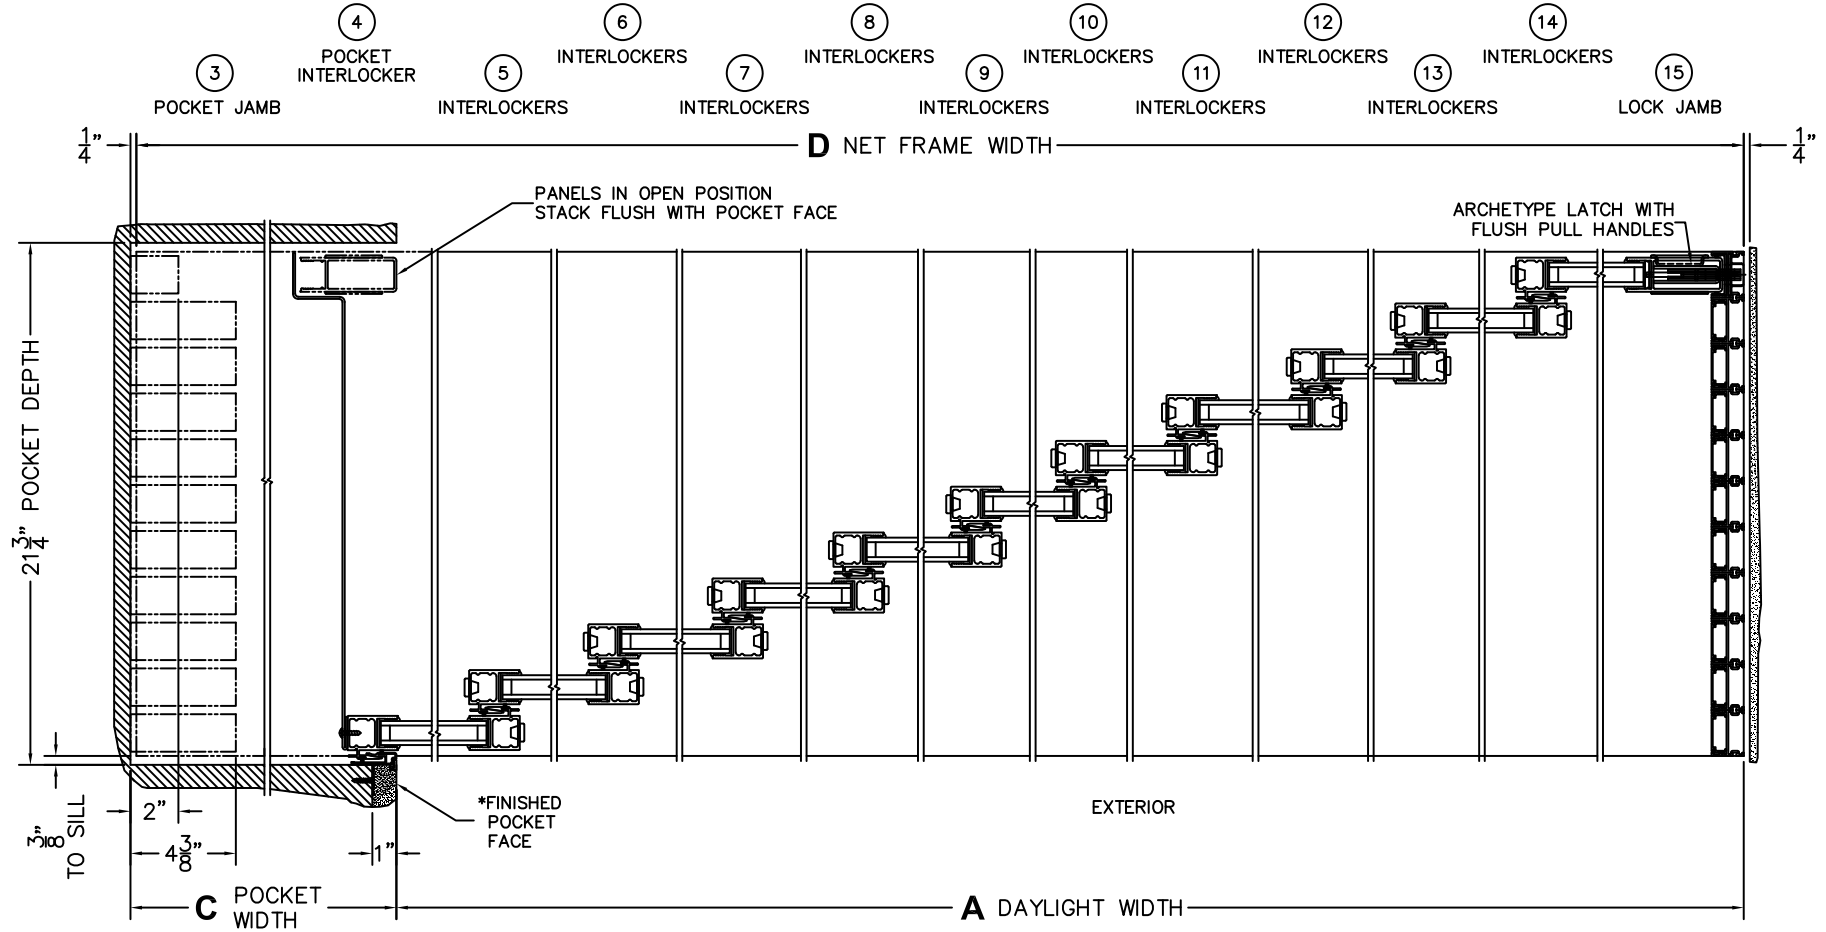

(USE RULER TO SCALE DIMENSIONS IN INCHES)

SCALE: 1/8

*CAUTION: WHEN CONSTRUCTING POCKET NOTE THAT DAYLIGHT WIDTH DOES NOT INCLUDE 1" SET BACK FOR POST INTERLOCKER.