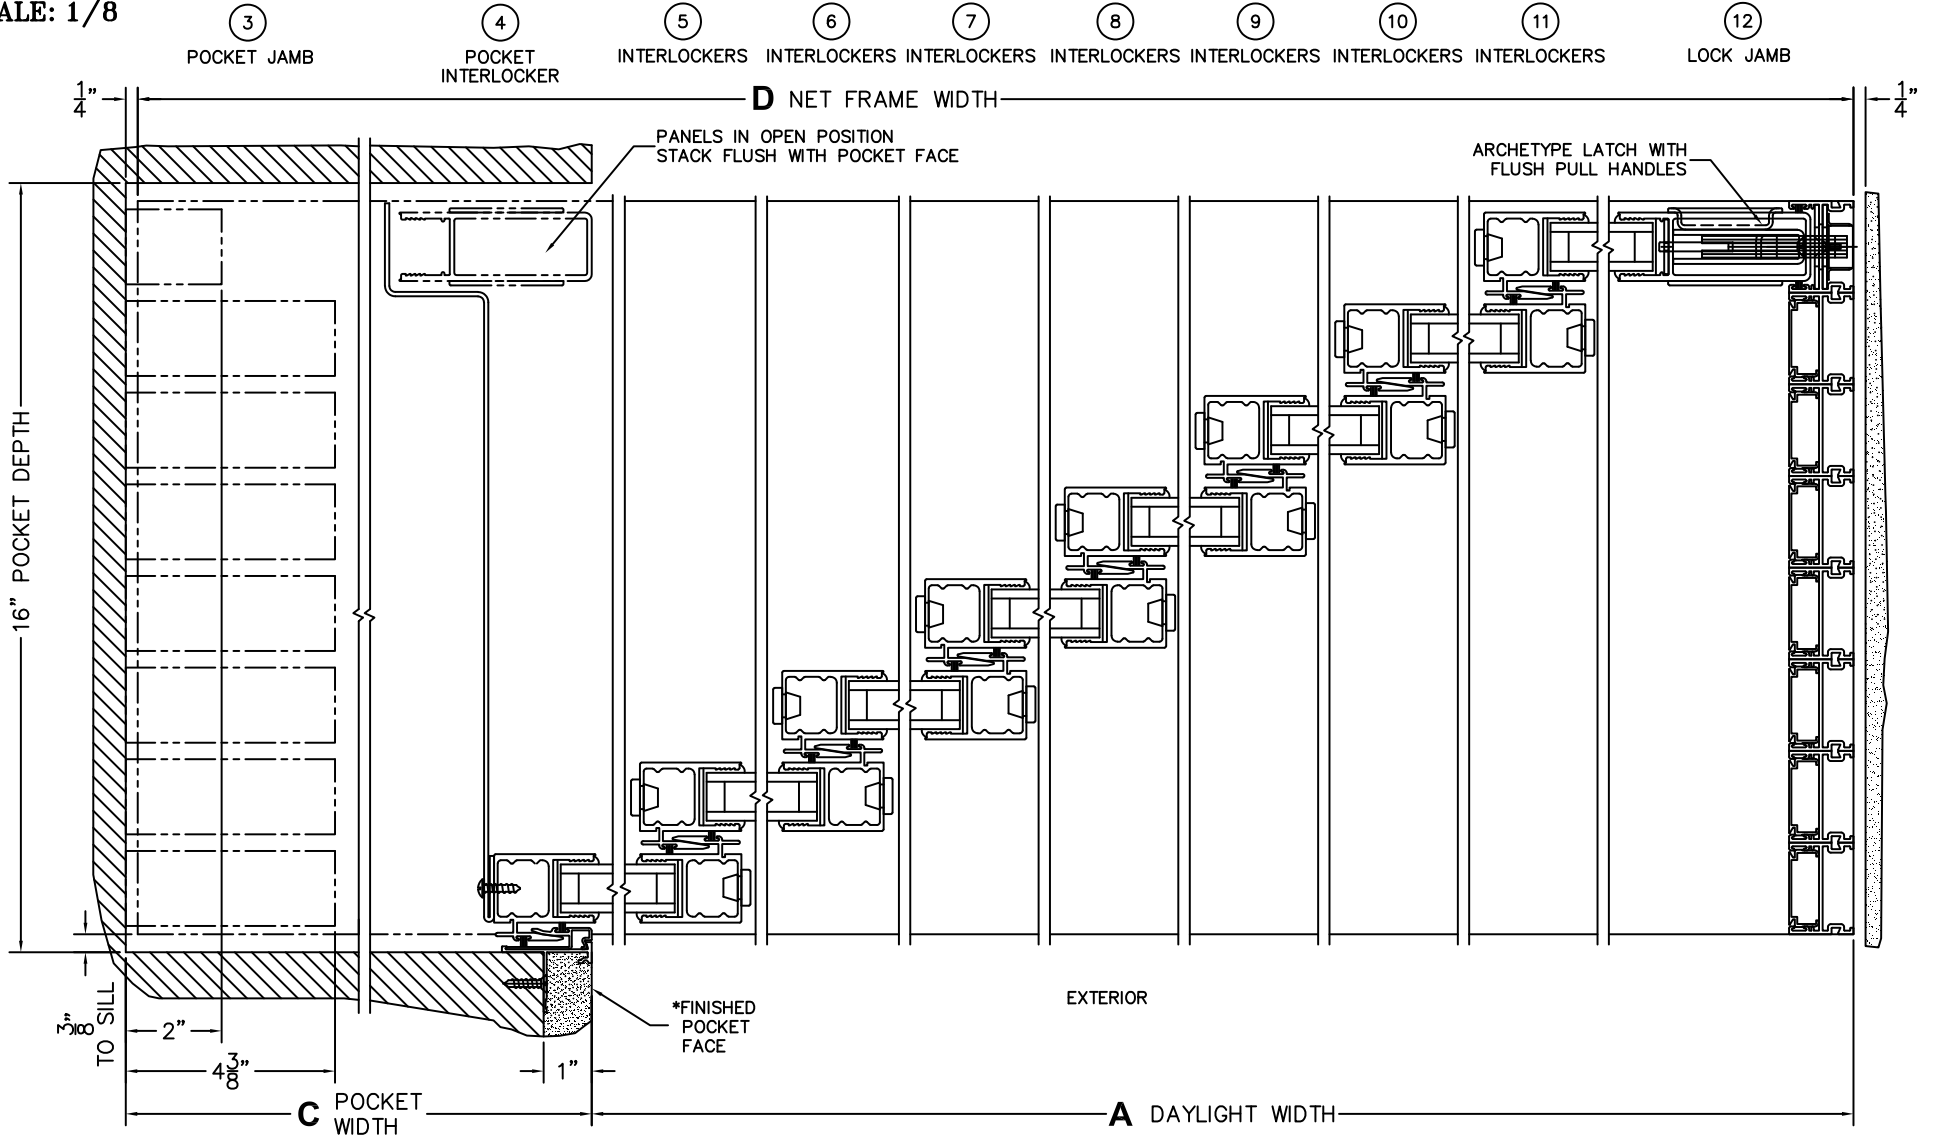

(USE RULER TO SCALE DIMENSIONS IN INCHES)

SCALE: 1/8

*CAUTION: WHEN CONSTRUCTING POCKET
NOTE THAT DAYLIGHT WIDTH DOES NOT
INCLUDE 1" SET BACK FOR POST
INTERLOCKER.