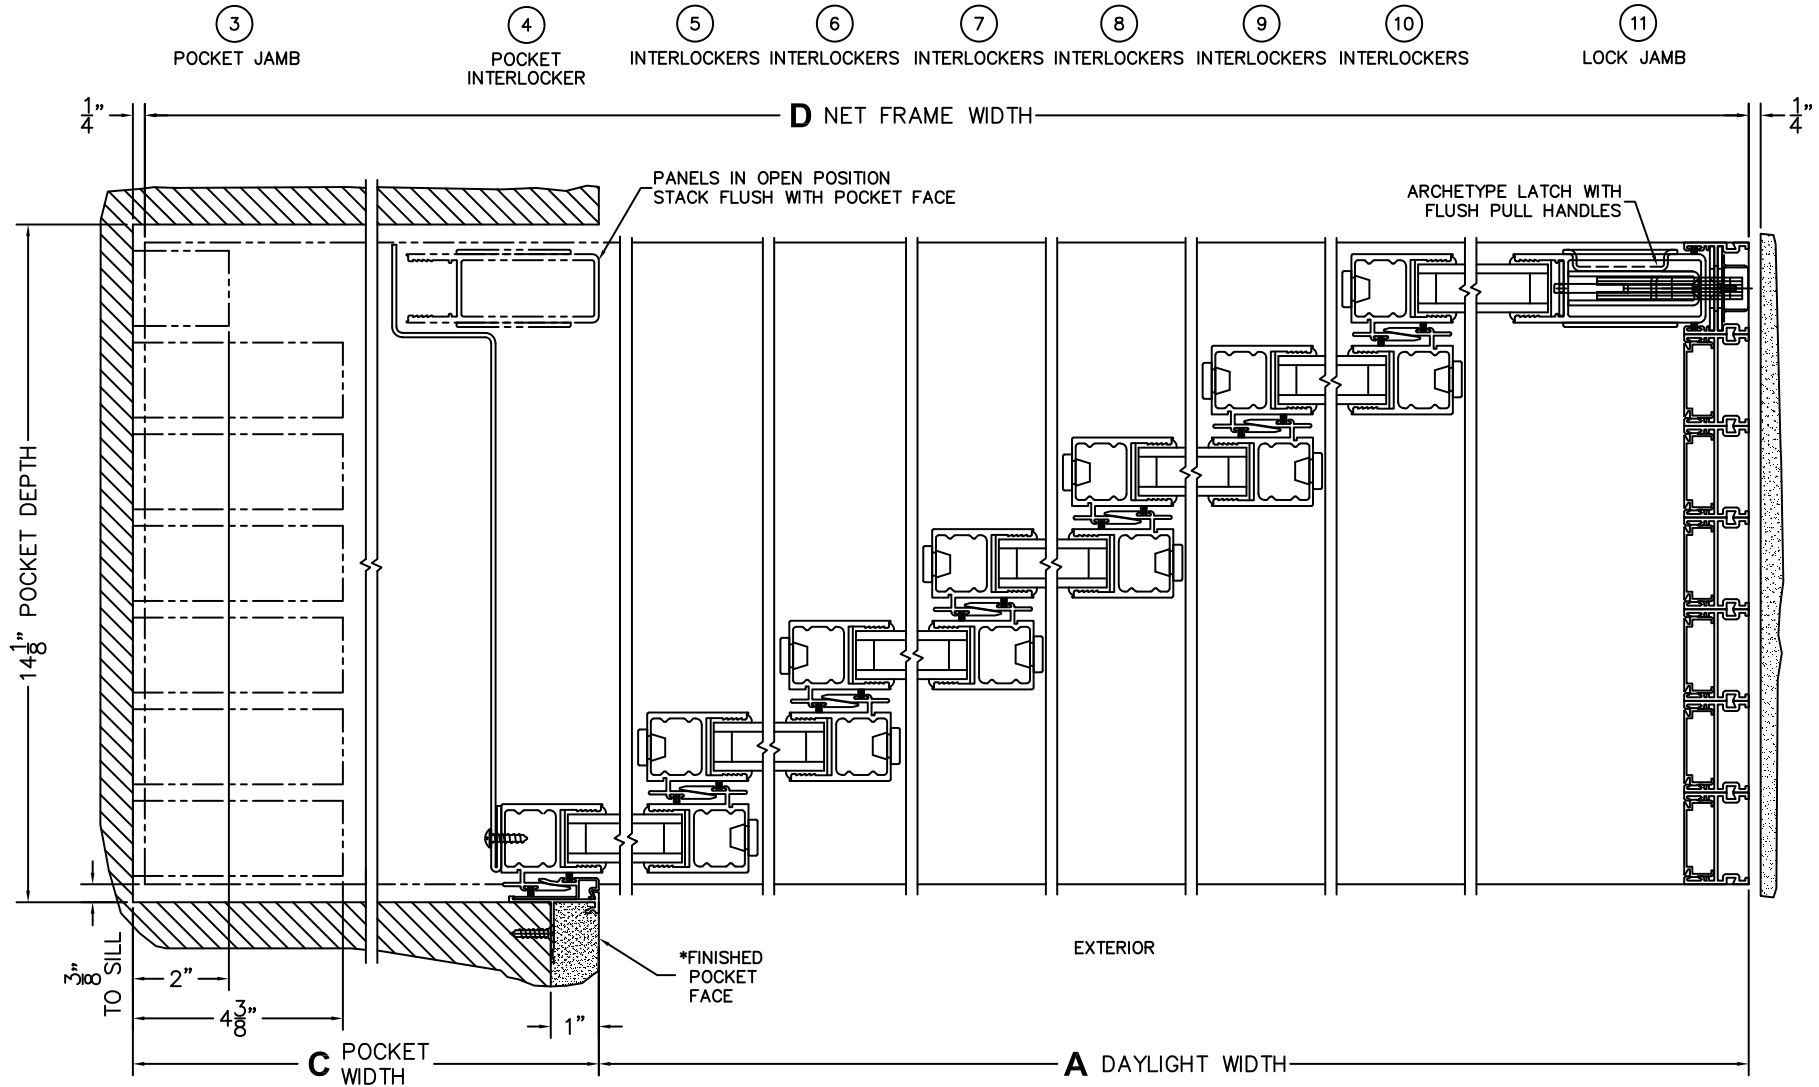

(USE RULER TO SCALE DIMENSIONS IN INCHES)

SCALE: 1/4

*CAUTION: WHEN CONSTRUCTING POCKET NOTE THAT DAYLIGHT WIDTH DOES NOT INCLUDE 1" SET BACK FOR POST INTERLOCKER.