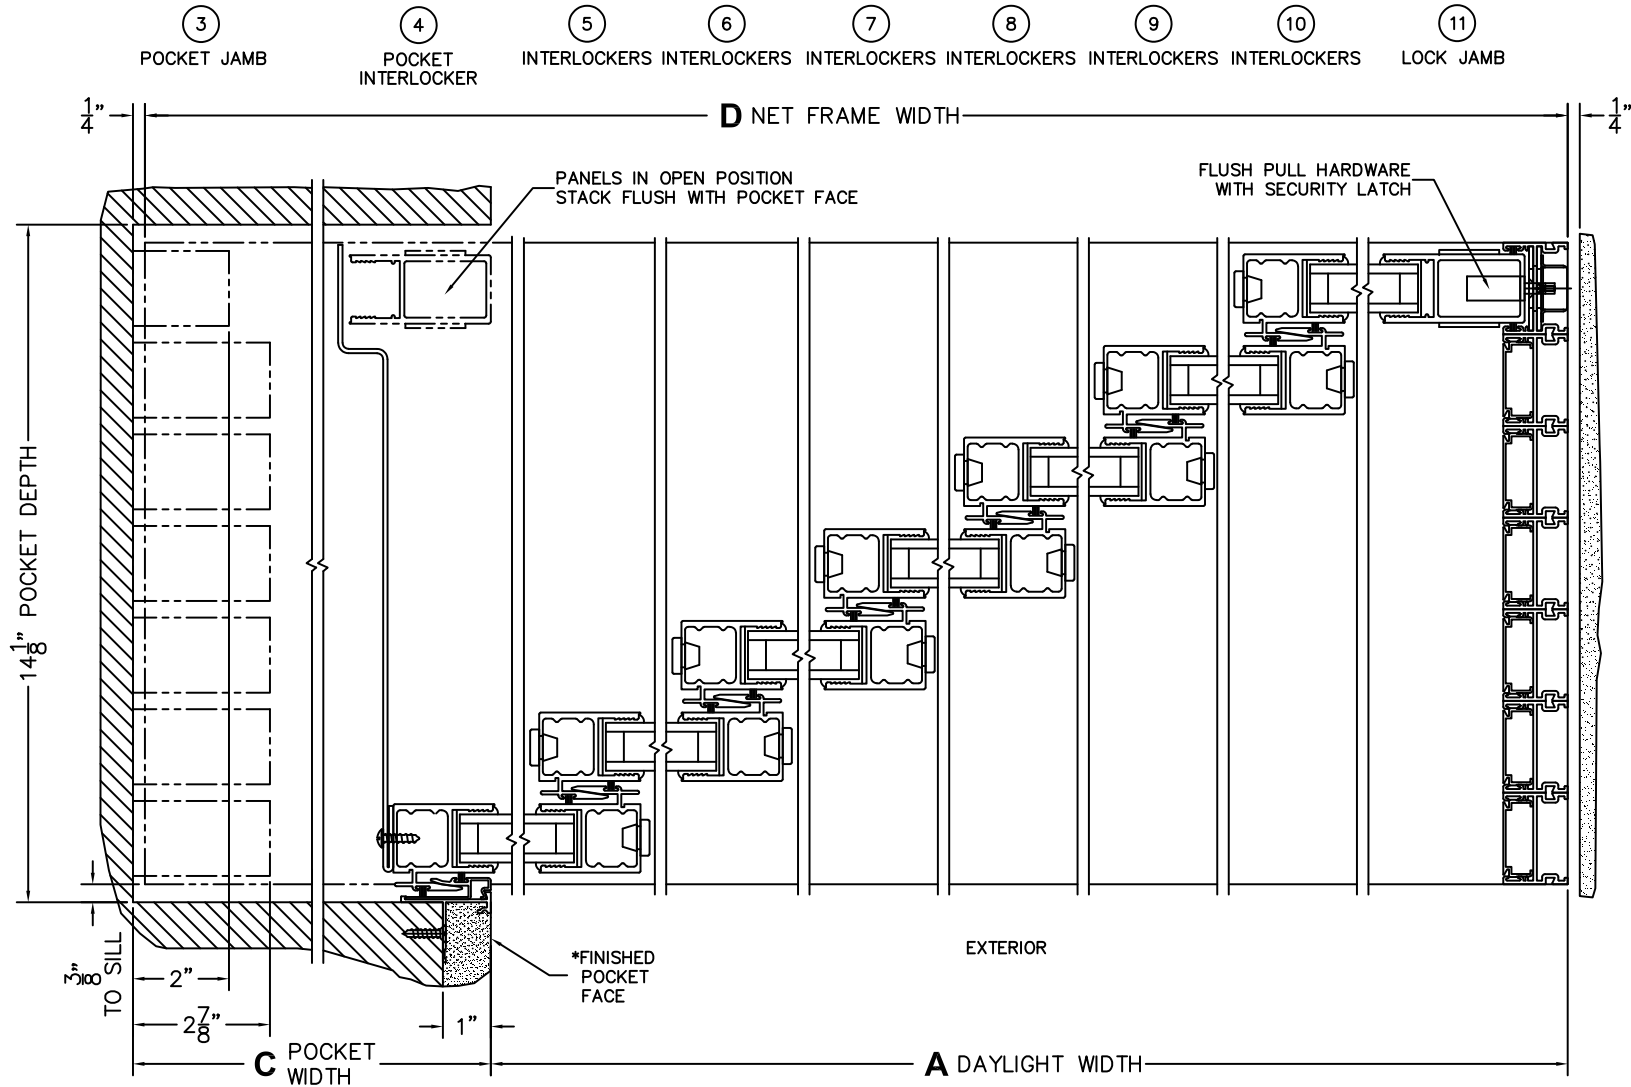

FLEETWOOD

Windows & Doors

2485 Railroad Street, Corona, CA 92880
(800) 736-7363 www.fleetwoodusa.com

NORWOOD 3050

PXXXXXX STANDARD CONFIGURATION
NO SCREENS

ORDER NO.:

ITEM NO.:

(USE RULER TO SCALE DIMENSIONS IN INCHES)

SCALE: 1/4

*CAUTION: WHEN CONSTRUCTING POCKET NOTE THAT DAYLIGHT WIDTH DOES NOT INCLUDE 1" SET BACK FOR POST INTERLOCKER.