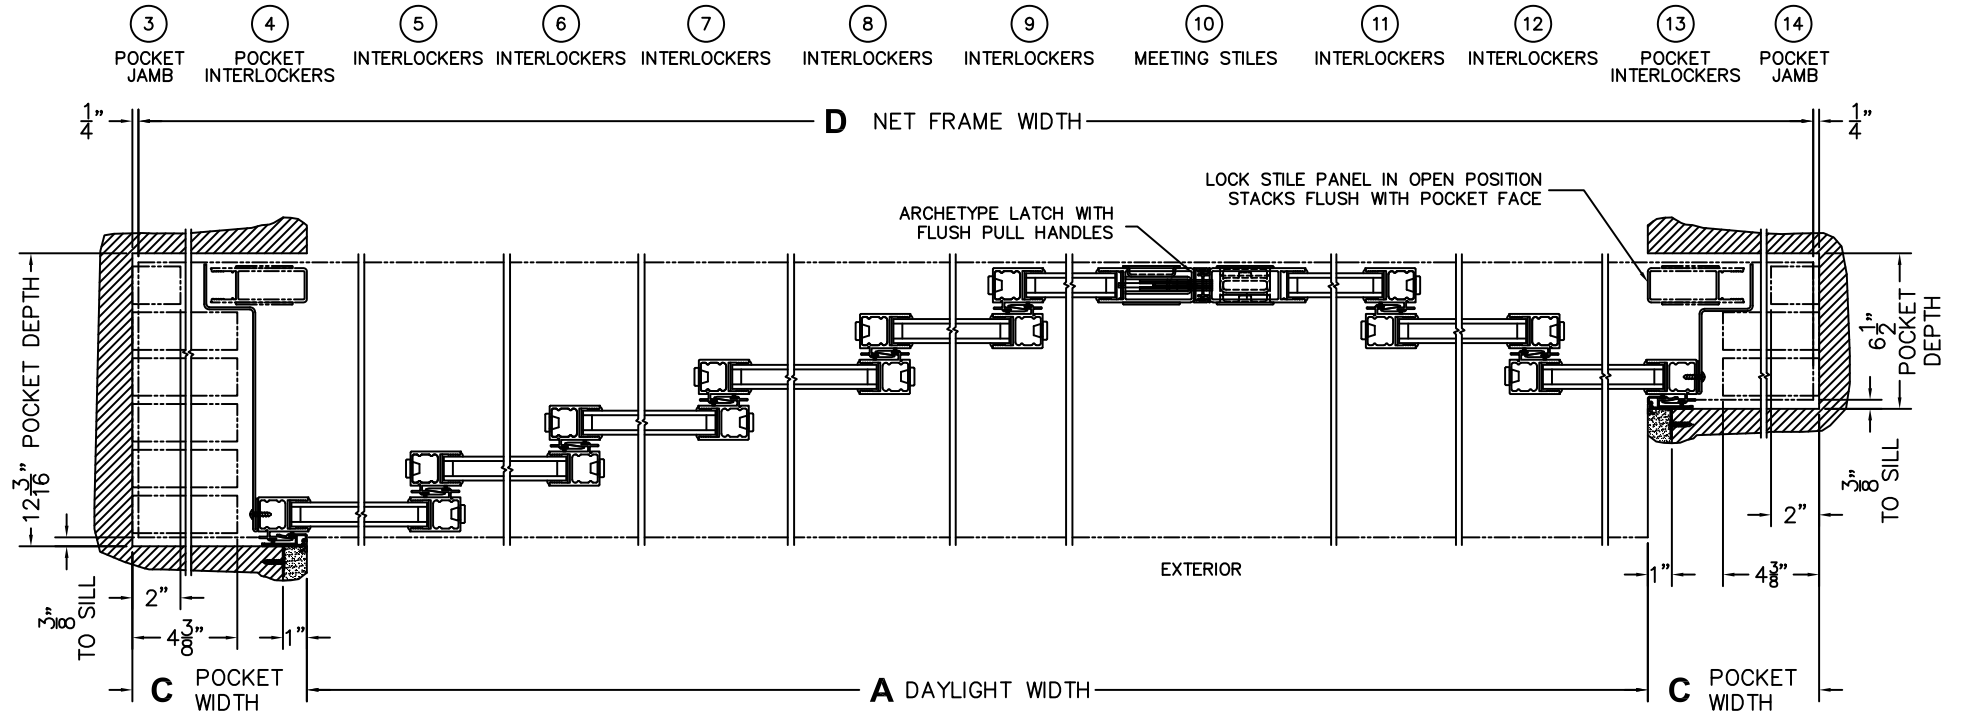

(USE RULER TO SCALE DIMENSIONS IN INCHES)

SCALE: 1/8

\*CAUTION: WHEN CONSTRUCTING POCKET NOTE THAT DAYLIGHT WIDTH DOES NOT INCLUDE 1" SET BACK FOR POST INTERLOCKER.