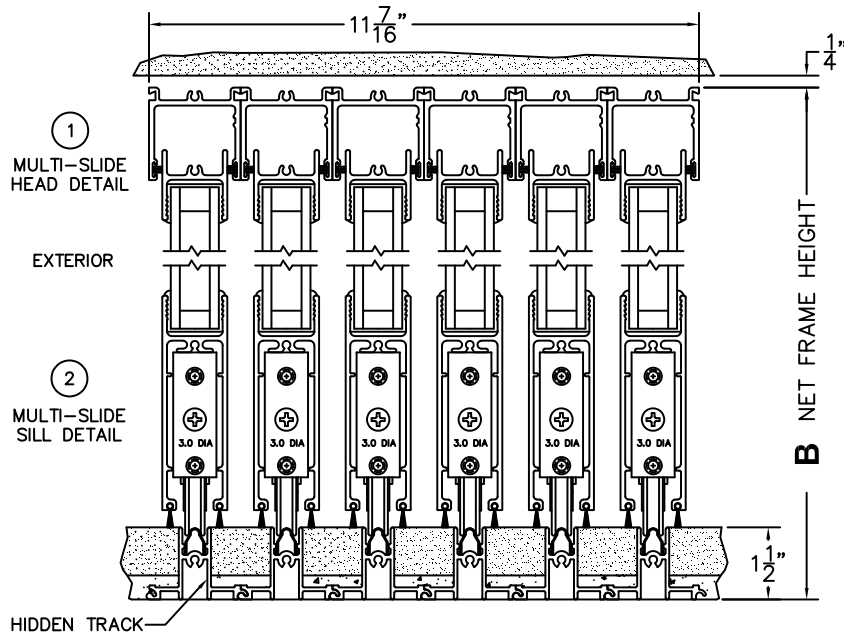

NOTE: THIS DRAWING AND THE ACCOMPANYING "OPTIONS AND UPGRADES" ARE FOR CONCEPT ONLY! AT THE TIME OF ORDER WE WILL CUSTOMIZE THE DRAWINGS TO FIT THE FINAL CONFIGURATION. SEE DRAWINGS 3050-08 THRU 3050-09 FOR ADDITIONAL INFORMATION.