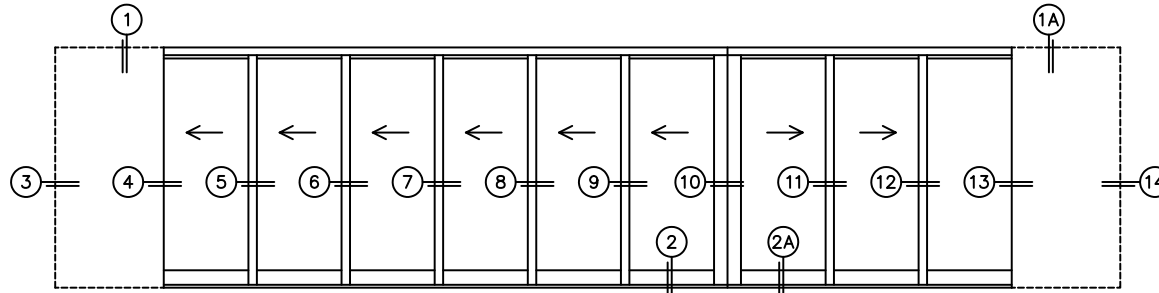

A(DAYLIGHT WIDTH)

B(NET FRAME HEIGHT)

CALCULATED VALUES (FLEETWOOD SUPPLIED)

C(POCKET WIDTH)

D(NET FRAME WIDTH)

NOTES:

(USE RULER TO SCALE DIMENSIONS IN INCHES)

SCALE: 1/4

PXXXXXXIXXXP DOOR SHOWN

NOTE: THIS DRAWING AND THE ACCOMPANYING "OPTIONS AND UPGRADES" ARE FOR CONCEPT ONLY! AT THE TIME OF ORDER WE WILL CUSTOMIZE THE DRAWINGS TO FIT THE FINAL CONFIGURATION. SEE DRAWINGS 3050-08 THRU 3050-09 FOR ADDITIONAL INFORMATION.