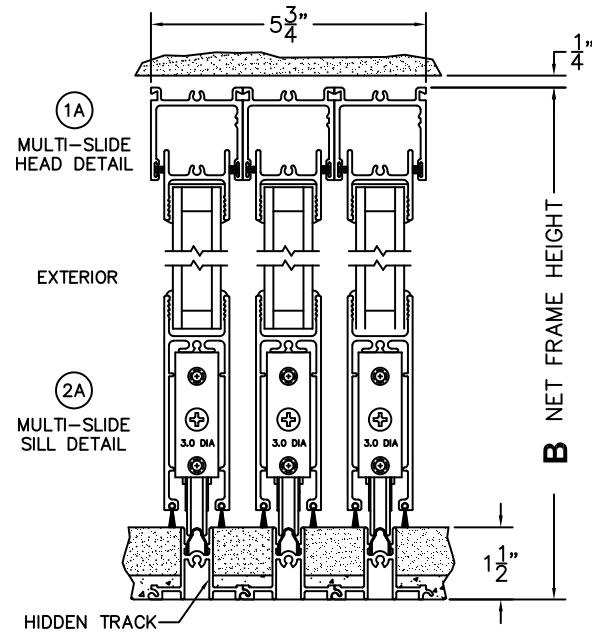

A(DAYLIGHT WIDTH)

B(NET FRAME HEIGHT)

CALCULATED VALUES (FLEETWOOD SUPPLIED)

C(POCKET WIDTH)

D(NET FRAME WIDTH)

NOTES:

(USE RULER TO SCALE DIMENSIONS IN INCHES)

SCALE: 1/4

PXXXXXXIXXXP DOOR SHOWN

NOTE: THIS DRAWING AND THE ACCOMPANYING "OPTIONS AND UPGRADES" ARE FOR CONCEPT ONLY! AT THE TIME OF ORDER WE WILL CUSTOMIZE THE DRAWINGS TO FIT THE FINAL CONFIGURATION. SEE DRAWINGS 3050-08 THRU 3050-09 FOR ADDITIONAL INFORMATION.