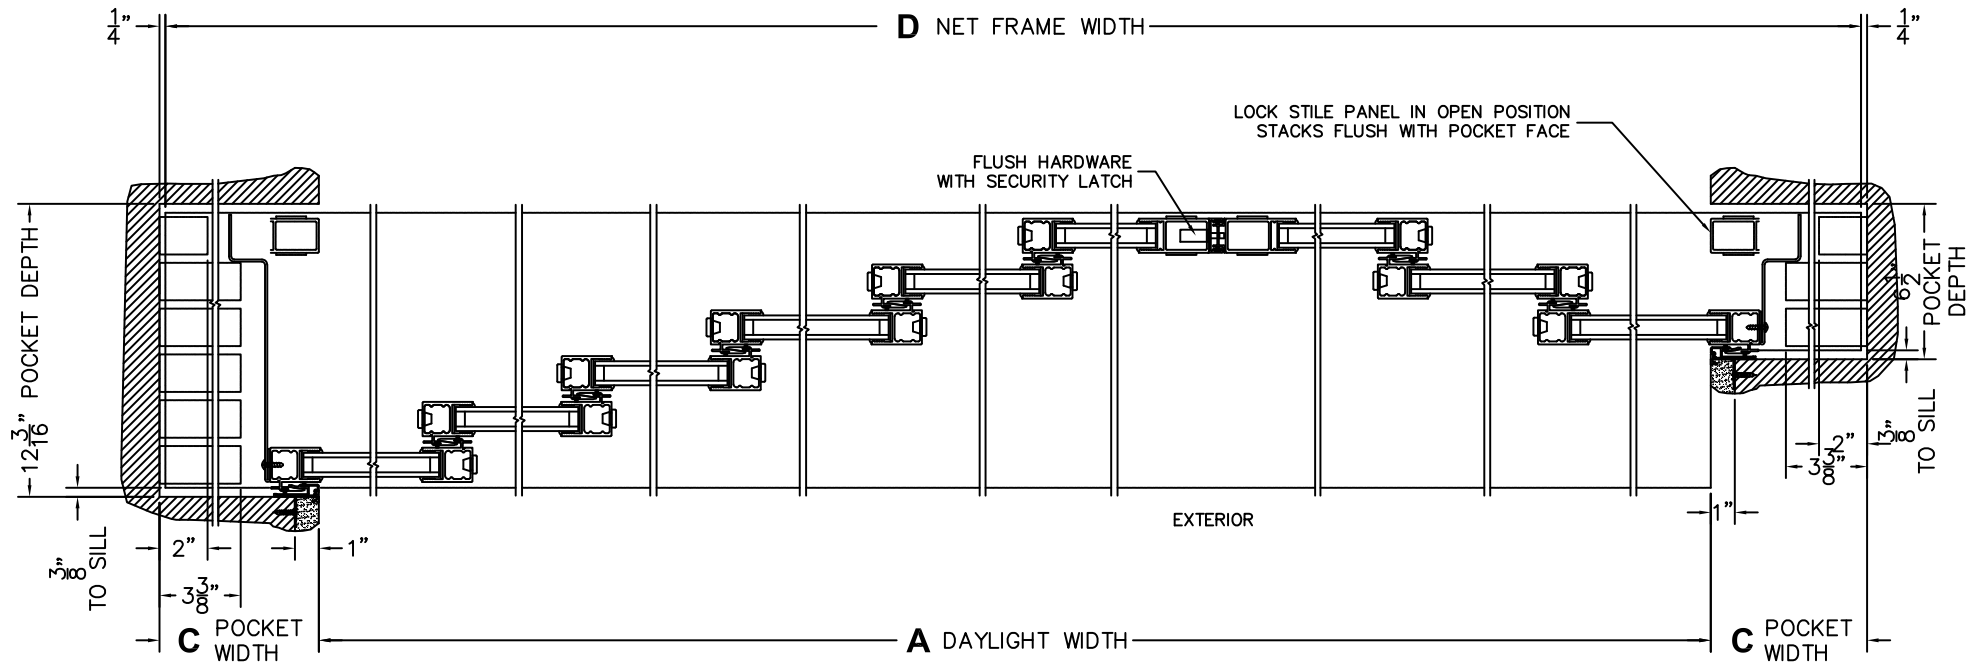

### NO SCREENS HIDDEN TRACK

ORDER NO.:

ITEM NO.:

(USE RULER TO SCALE DIMENSIONS IN INCHES)

SCALE: 1/8

- ③  
POCKET  
JAMB
- ④  
POCKET  
INTERLOCKERS
- ⑤  
INTERLOCKERS
- ⑥  
INTERLOCKERS
- ⑦  
INTERLOCKERS
- ⑧  
INTERLOCKERS
- ⑨  
INTERLOCKERS
- ⑩  
MEETING STILES
- ⑪  
INTERLOCKERS
- ⑫  
INTERLOCKERS
- ⑬  
POCKET  
INTERLOCKERS
- ⑭  
POCKET  
JAMB

\*CAUTION: WHEN CONSTRUCTING POCKET NOTE THAT DAYLIGHT WIDTH DOES NOT INCLUDE 1" SET BACK FOR POST INTERLOCKER.