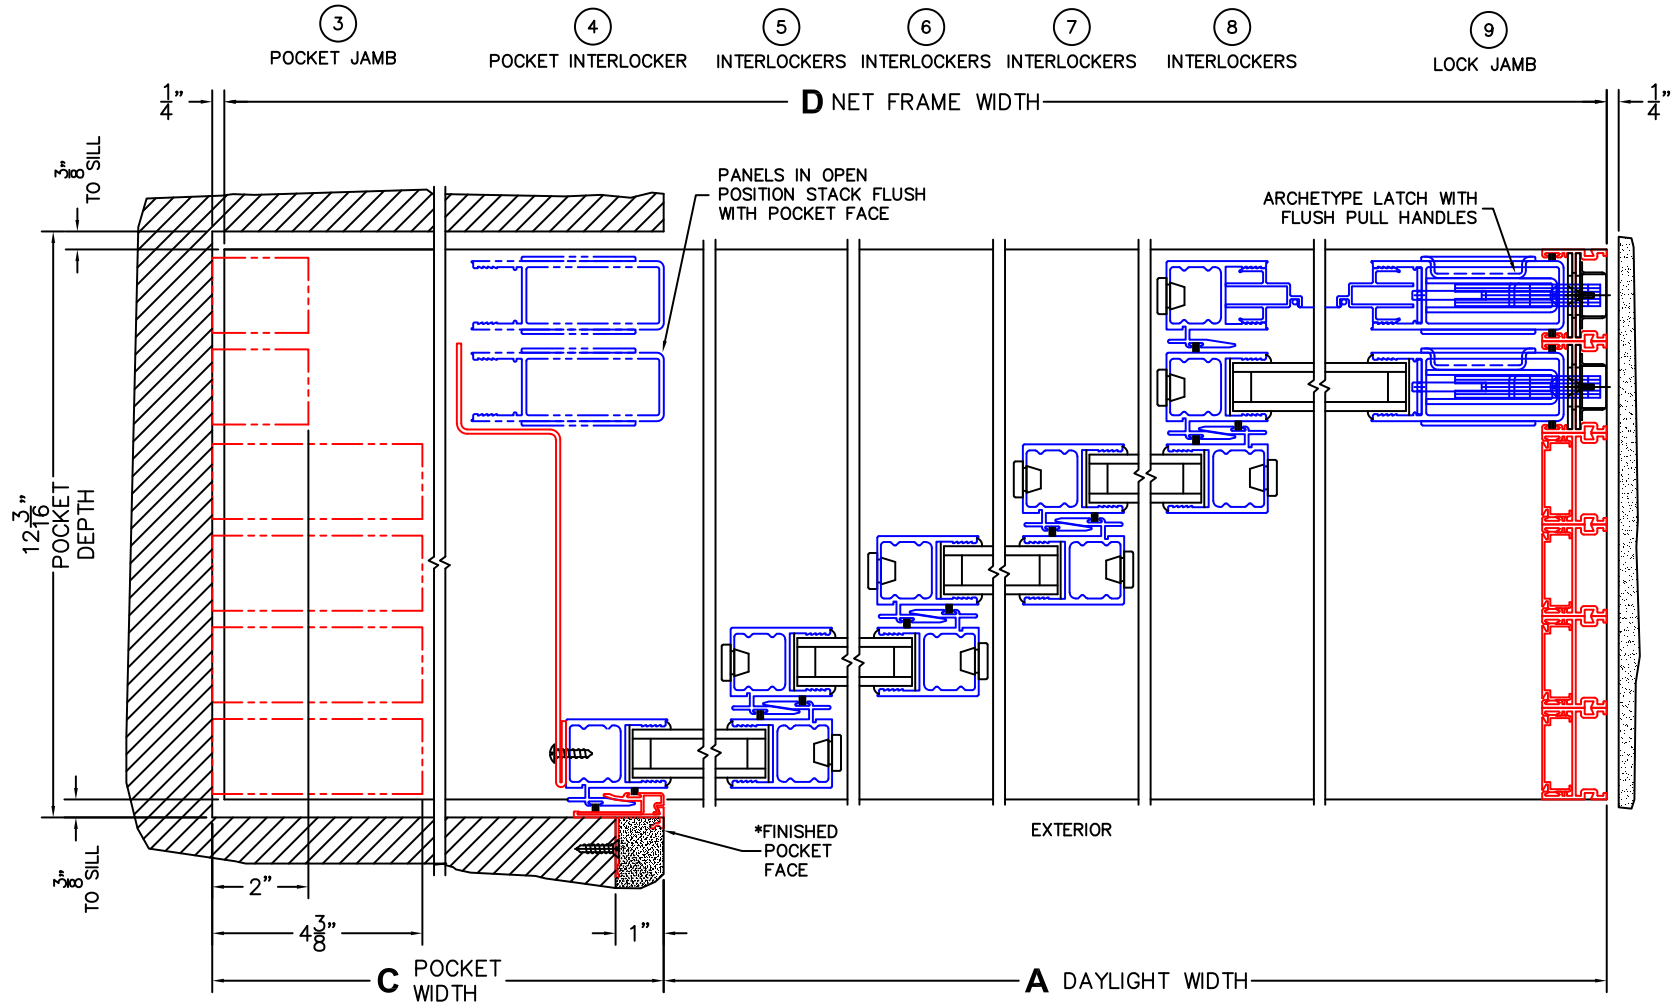

FLEETWOOD
WINDOWS & DOORS
FleetwoodUSA.com

NORWOOD 3050

PXXXXX STANDARD CONFIGURATION
WITH SCREENS

ORDER NO.:

ITEM NO.:

(USE RULER TO SCALE DIMENSIONS IN INCHES)

SCALE: 1/4

*CAUTION: WHEN CONSTRUCTING POCKET NOTE THAT DAYLIGHT WIDTH DOES NOT INCLUDE 1" SET BACK FOR POST INTERLOCKER.