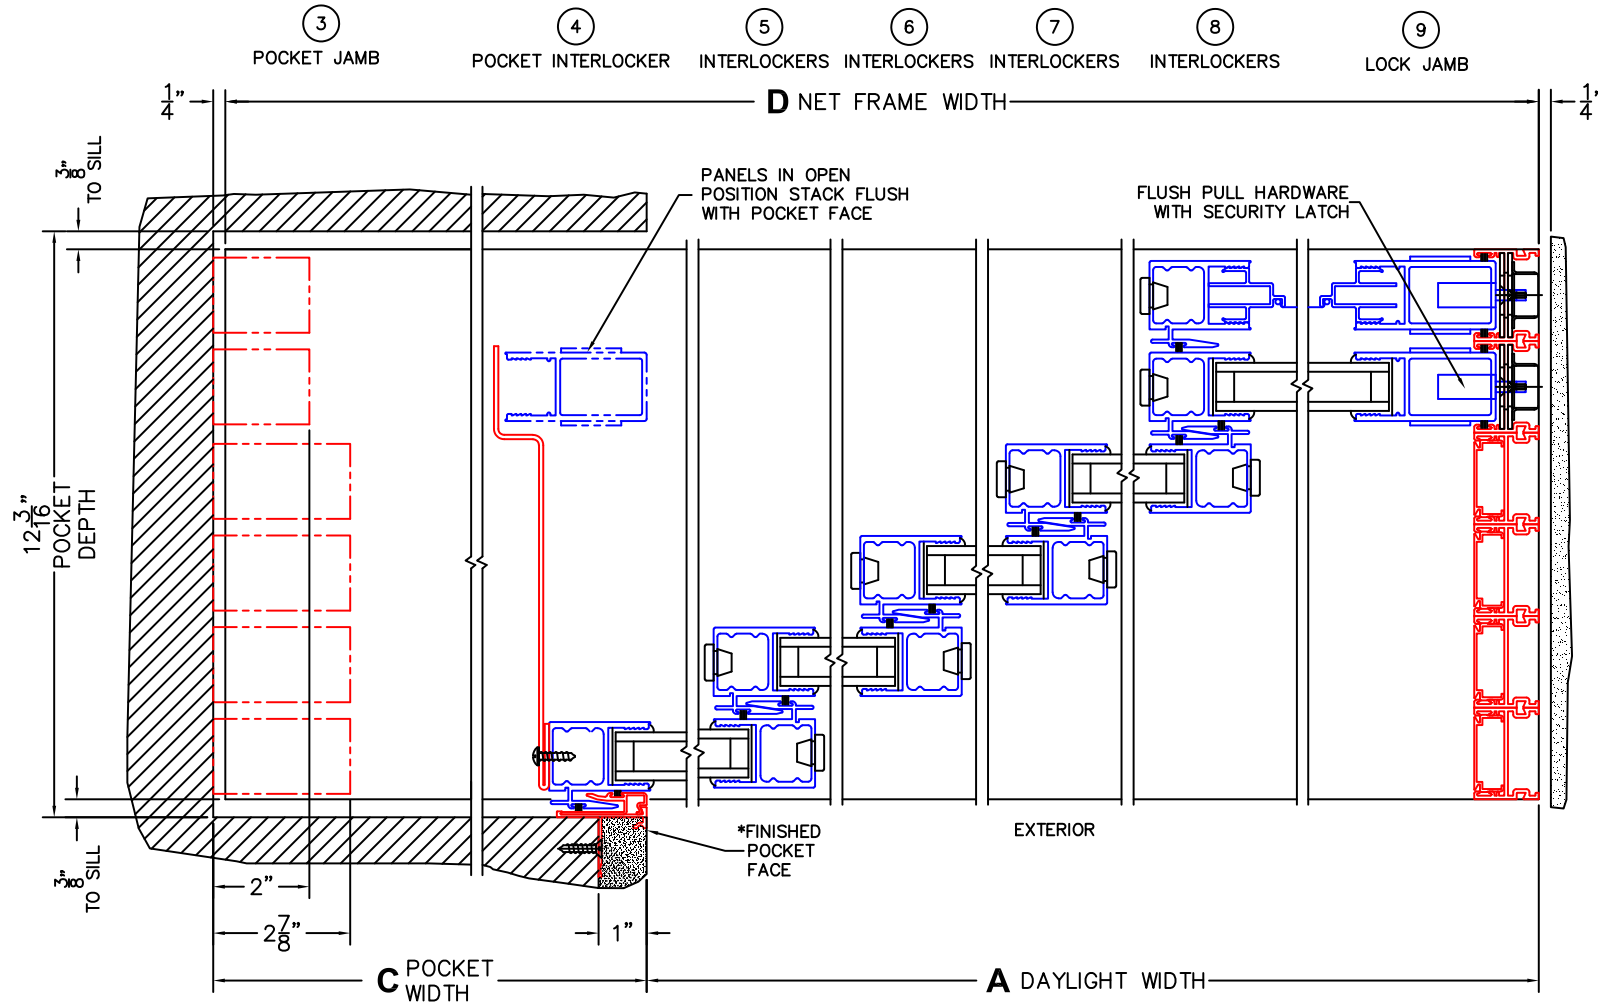

FLEETWOOD
WINDOWS & DOORS
FleetwoodUSA.com

NORWOOD 3050

PXXXXX STANDARD CONFIGURATION
WITH SCREENS

ORDER NO.:

ITEM NO.:

(USE RULER TO SCALE DIMENSIONS IN INCHES)

SCALE: 1/4

*CAUTION: WHEN CONSTRUCTING POCKET NOTE THAT DAYLIGHT WIDTH DOES NOT INCLUDE 1" SET BACK FOR POST INTERLOCKER.