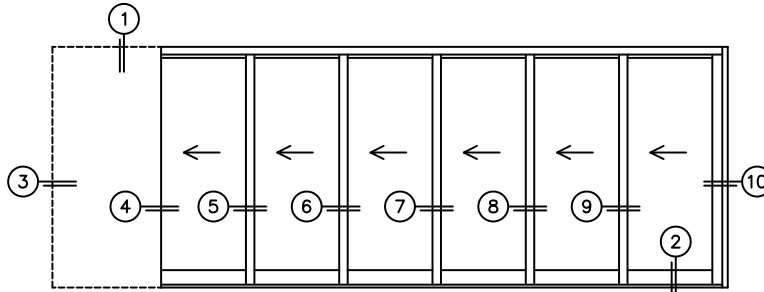

A(DAYLIGHT WIDTH)

B(NET FRAME HEIGHT)

CALCULATED VALUES (FLEETWOOD SUPPLIED)

C(POCKET WIDTH)

D(NET FRAME WIDTH)

NOTES:

(USE RULER TO SCALE DIMENSIONS IN INCHES)

SCALE: 1/4

PXXXXXX DOOR SHOWN

NOTE: THIS DRAWING AND THE ACCOMPANYING "OPTIONS AND UPGRADES" ARE FOR CONCEPT ONLY! AT THE TIME OF ORDER WE WILL CUSTOMIZE THE DRAWINGS TO FIT THE FINAL CONFIGURATION. SEE DRAWINGS 3050-08 THRU 3050-09 FOR ADDITIONAL INFORMATION.