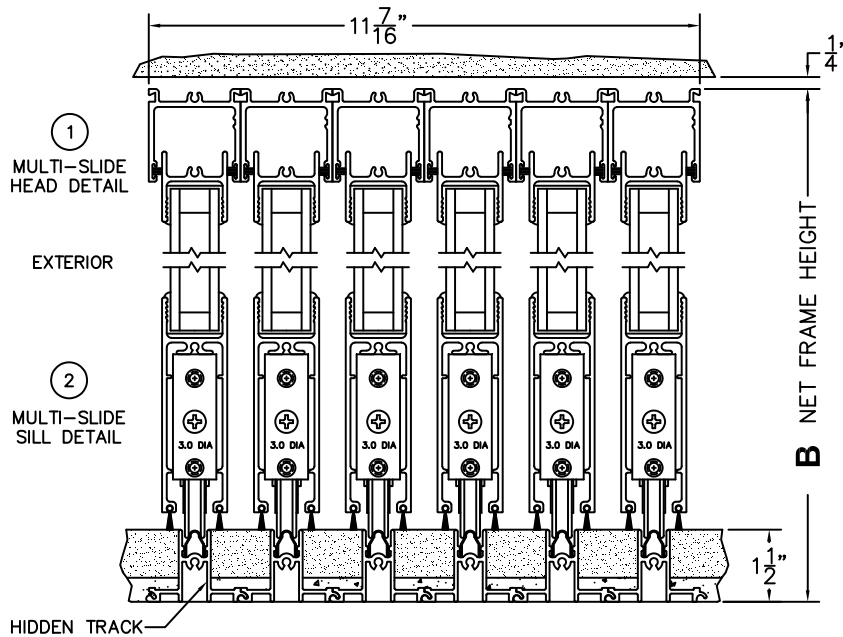

NOTE: THIS DRAWING AND THE ACCOMPANYING "OPTIONS AND UPGRADES" ARE FOR CONCEPT ONLY! AT THE TIME OF ORDER WE WILL CUSTOMIZE THE DRAWINGS TO FIT THE FINAL CONFIGURATION. SEE DRAWINGS 3050-08 THRU 3050-09 FOR ADDITIONAL INFORMATION.