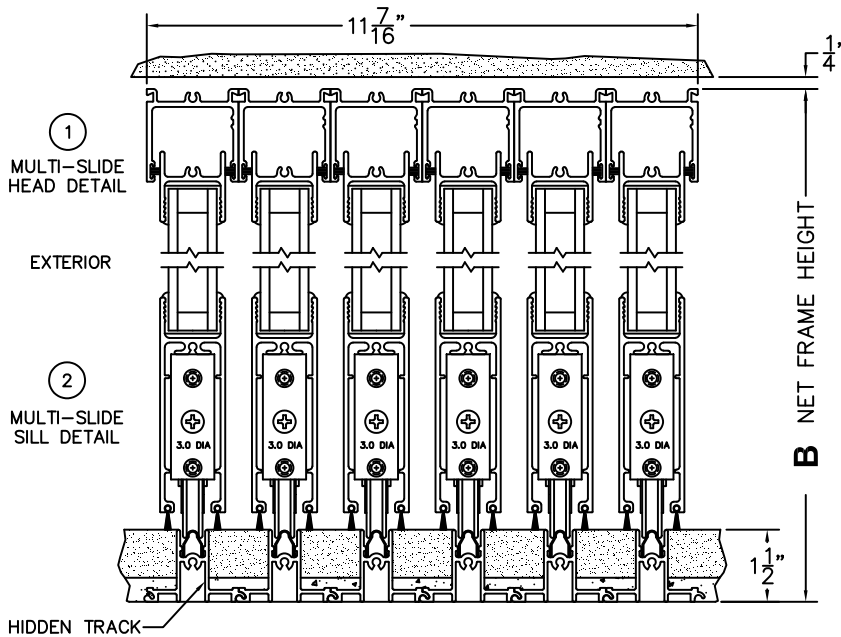

REQUIRED DEALER INFO.

A(DAYLIGHT WIDTH)

B(NET FRAME HEIGHT)

CALCULATED VALUES (FLEETWOOD SUPPLIED)

C(POCKET WIDTH)

D(NET FRAME WIDTH)

NOTES:

(USE RULER TO SCALE DIMENSIONS IN INCHES)

SCALE: 1/4

PXXXXXX DOOR SHOWN

NOTE: THIS DRAWING AND THE ACCOMPANYING "OPTIONS AND UPGRADES" ARE FOR CONCEPT ONLY! AT THE TIME OF ORDER WE WILL CUSTOMIZE THE DRAWINGS TO FIT THE FINAL CONFIGURATION. SEE DRAWINGS 3050-08 THRU 3050-09 FOR ADDITIONAL INFORMATION.