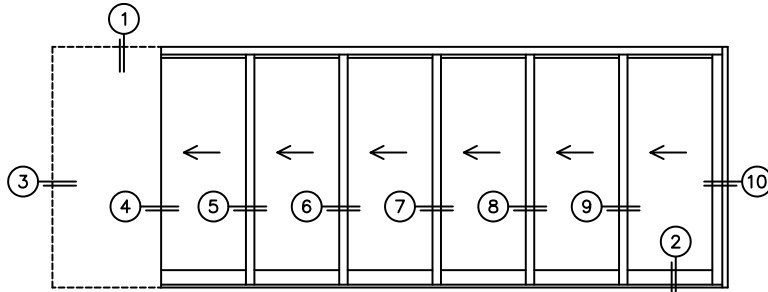

REQUIRED DEALER INFO.

A(DAYLIGHT WIDTH)

B(NET FRAME HEIGHT)

CALCULATED VALUES (FLEETWOOD SUPPLIED)

C(POCKET WIDTH)

D(NET FRAME WIDTH)

NOTES:

(USE RULER TO SCALE DIMENSIONS IN INCHES)

SCALE: 1/4

PXXXXXX DOOR SHOWN

NOTE: THIS DRAWING AND THE ACCOMPANYING "OPTIONS AND UPGRADES" ARE FOR CONCEPT ONLY! AT THE TIME OF ORDER WE WILL CUSTOMIZE THE DRAWINGS TO FIT THE FINAL CONFIGURATION. SEE DRAWINGS 3050-08 THRU 3050-09 FOR ADDITIONAL INFORMATION.