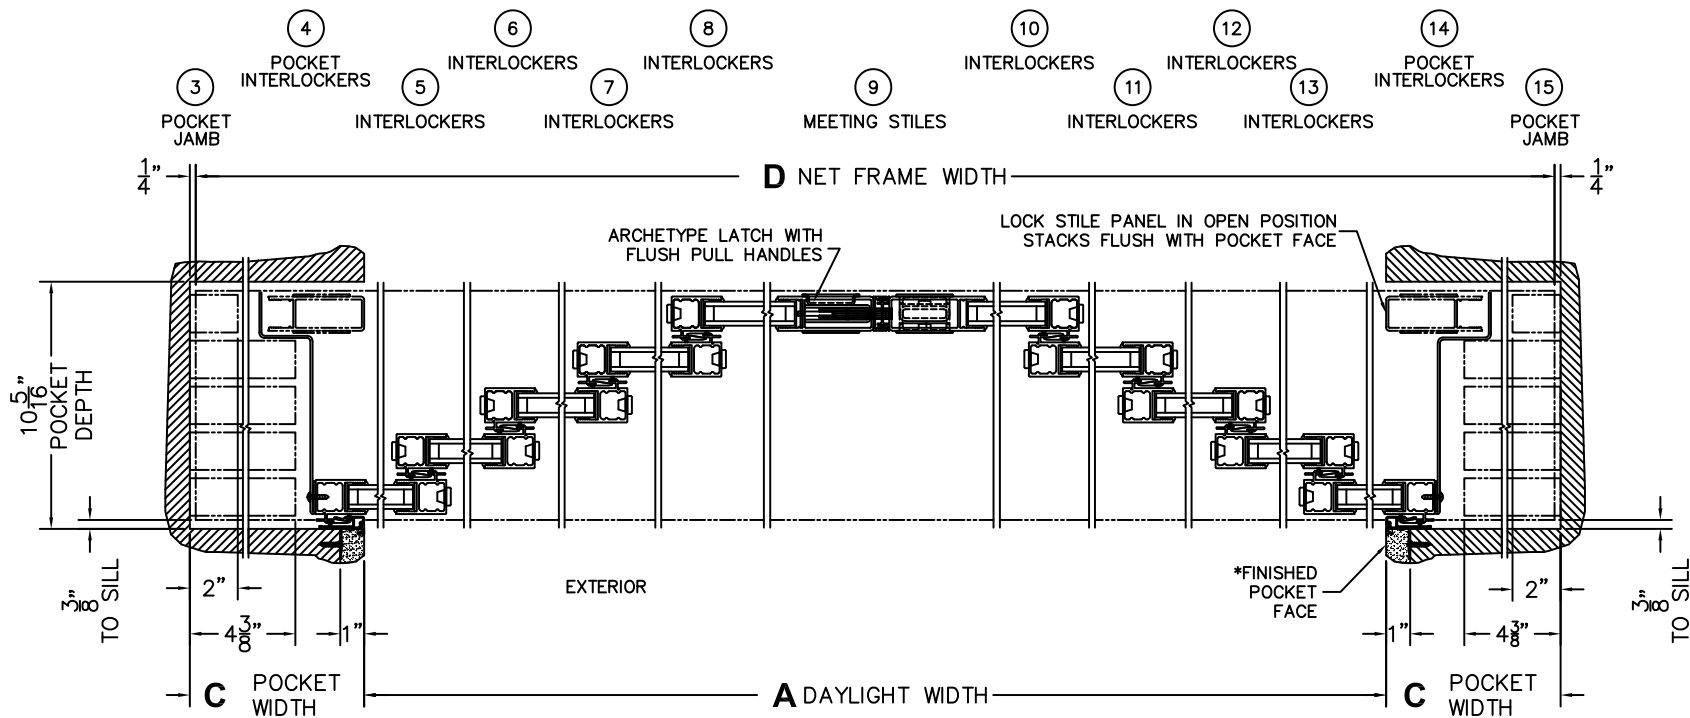

(USE RULER TO SCALE DIMENSIONS IN INCHES)

SCALE: 1/8

\*CAUTION: WHEN CONSTRUCTING POCKET NOTE THAT DAYLIGHT WIDTH DOES NOT INCLUDE 1" SET BACK FOR POST INTERLOCKER.