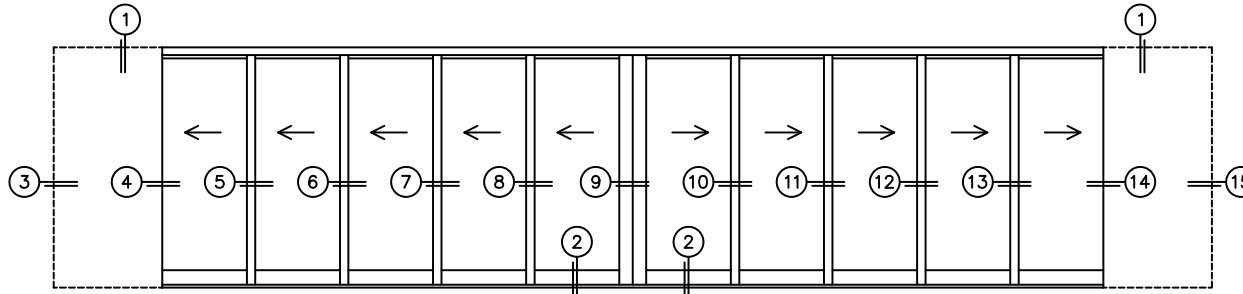

REQUIRED DEALER INFO.

A(DAYLIGHT WIDTH)

B(NET FRAME HEIGHT)

CALCULATED VALUES (FLEETWOOD SUPPLIED)

C(POCKET WIDTH)

D(NET FRAME WIDTH)

NOTES:

(USE RULER TO SCALE DIMENSIONS IN INCHES)

SCALE: 1/4

PXXXXXIXXXXXP DOOR SHOWN

NOTE: THIS DRAWING AND THE ACCOMPANYING "OPTIONS AND UPGRADES" ARE FOR CONCEPT ONLY! AT THE TIME OF ORDER WE WILL CUSTOMIZE THE DRAWINGS TO FIT THE FINAL CONFIGURATION. SEE DRAWINGS 3050-08 THRU 3050-09 FOR ADDITIONAL INFORMATION.