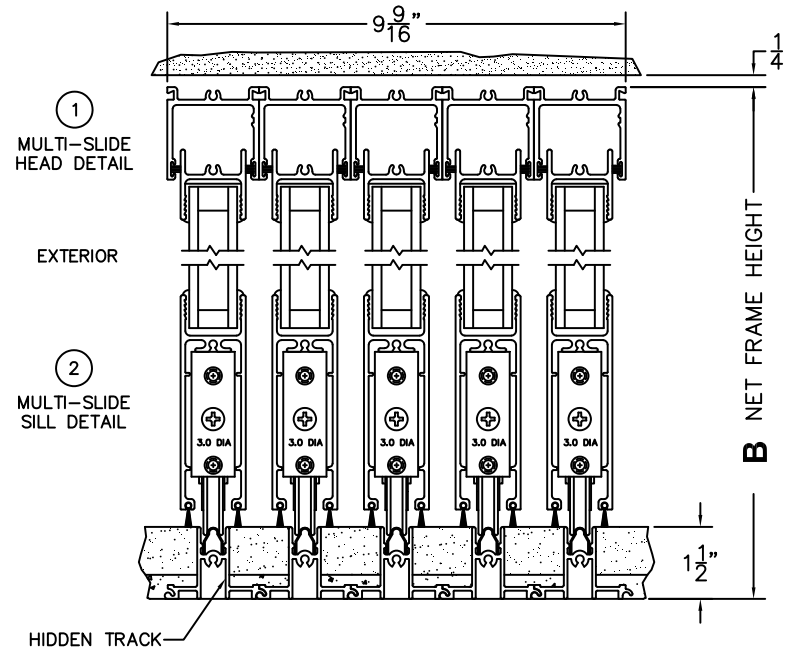

REQUIRED DEALER INFO.

A(DAYLIGHT WIDTH)

B(NET FRAME HEIGHT)

CALCULATED VALUES (FLEETWOOD SUPPLIED)

C(POCKET WIDTH)

D(NET FRAME WIDTH)

NOTES:

(USE RULER TO SCALE DIMENSIONS IN INCHES)

SCALE: 1/4

PXXXXXIXXXXXP DOOR SHOWN

NOTE: THIS DRAWING AND THE ACCOMPANYING "OPTIONS AND UPGRADES" ARE FOR CONCEPT ONLY! AT THE TIME OF ORDER WE WILL CUSTOMIZE THE DRAWINGS TO FIT THE FINAL CONFIGURATION. SEE DRAWINGS 3050-08 THRU 3050-09 FOR ADDITIONAL INFORMATION.