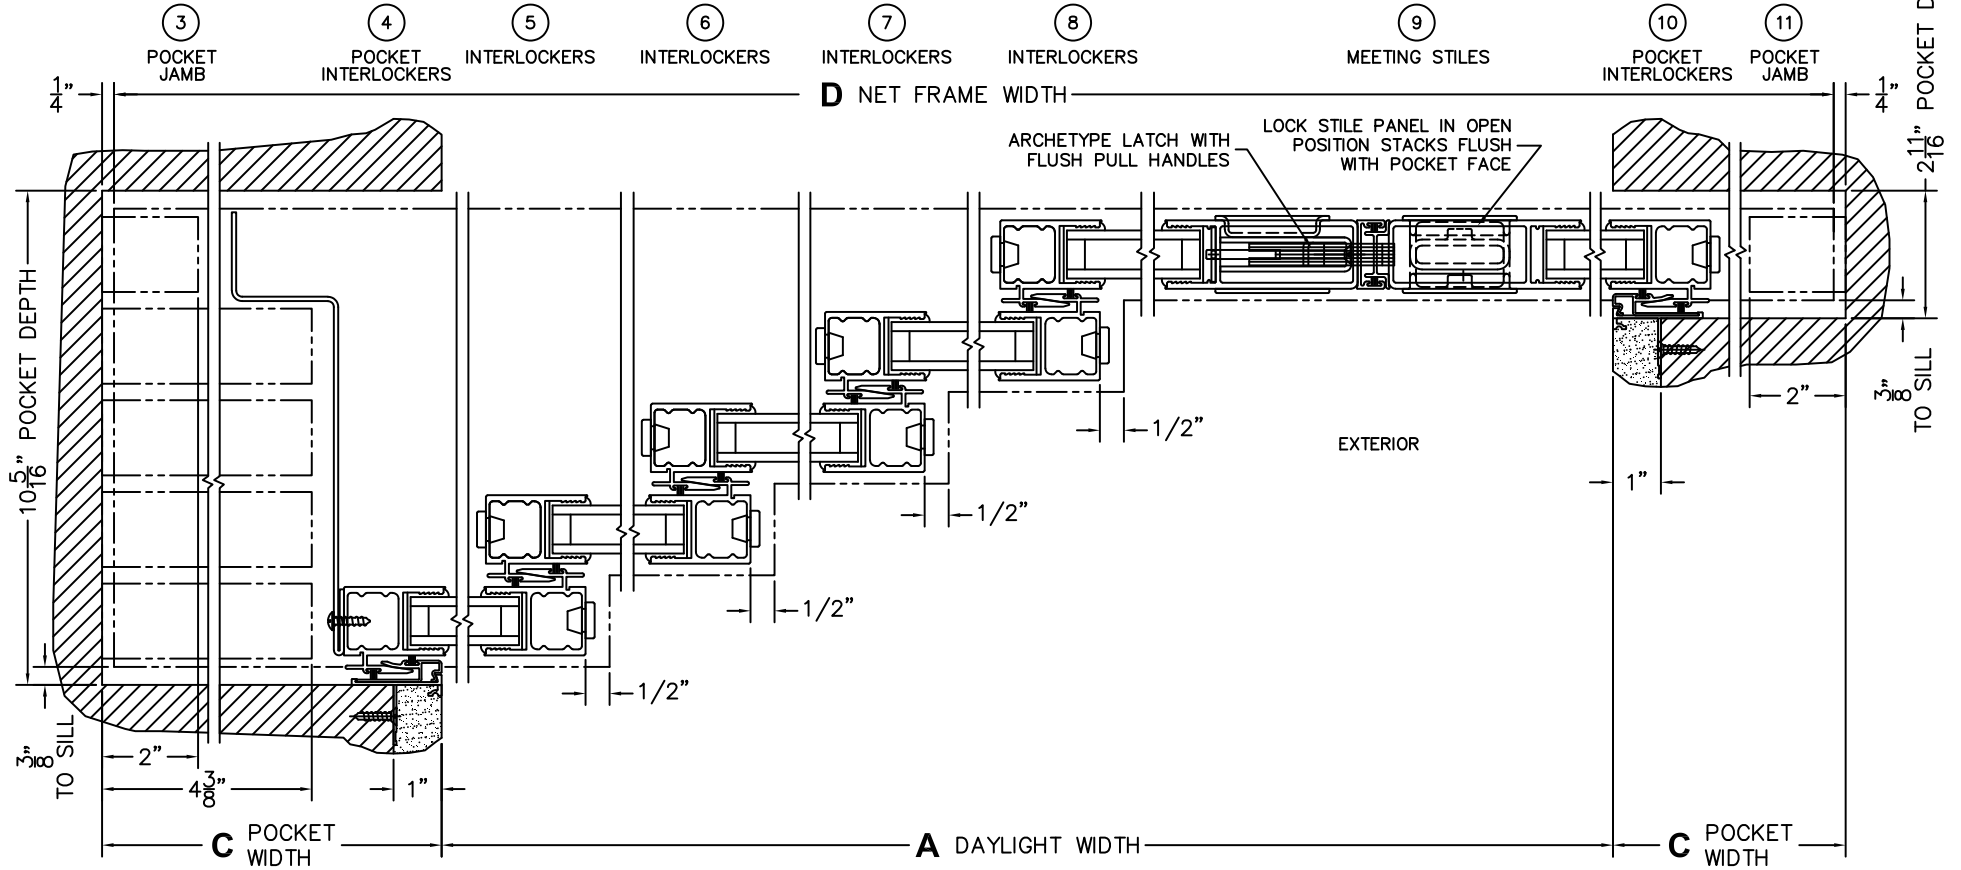

FLEETWOOD
WINDOWS & DOORS
FleetwoodUSA.com

NORWOOD 3050
PXXXXIXP CUSTOM CONFIGURATION
NO SCREENS HIDDEN TRACK

ORDER NO.:

ITEM NO.:

(USE RULER TO SCALE DIMENSIONS IN INCHES)

SCALE: 1/4

*CAUTION: WHEN CONSTRUCTING POCKET NOTE THAT DAYLIGHT WIDTH DOES NOT INCLUDE 1" SET BACK FOR POST INTERLOCKER.