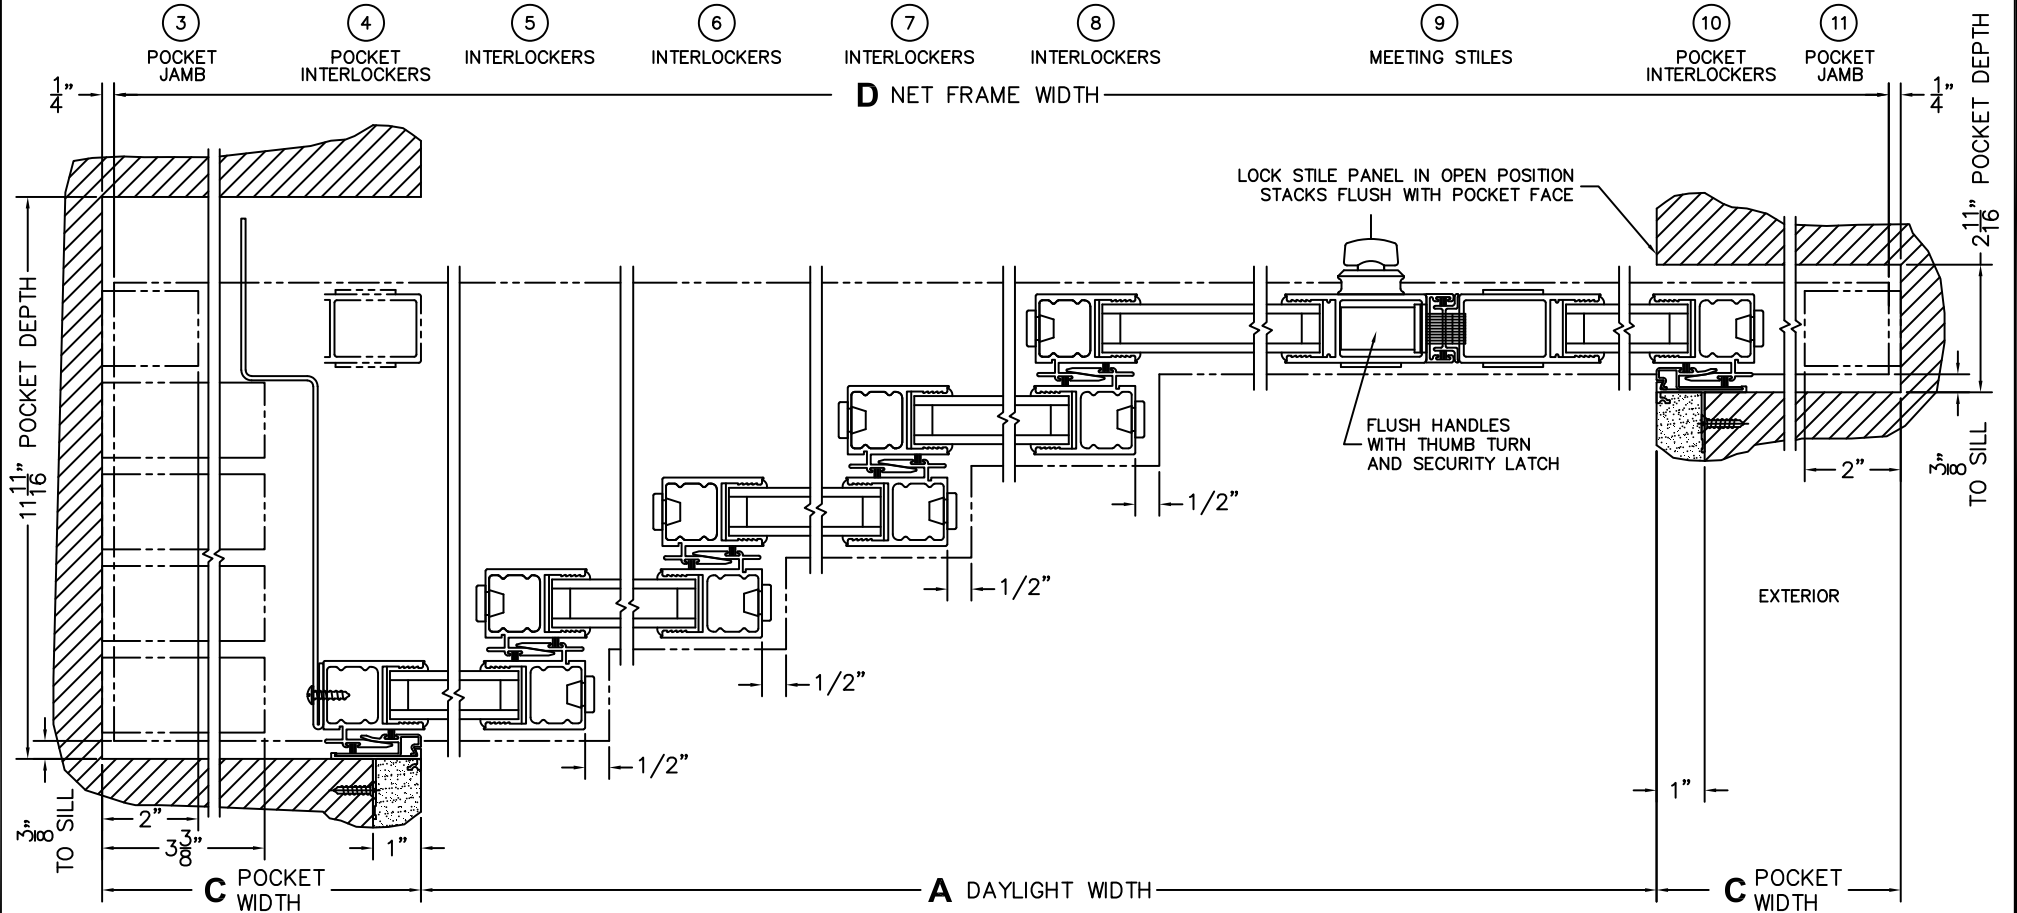

# NORWOOD 3050

PXXXXXIXP CUSTOM CONFIGURATION  
NO SCREENS HIDDEN TRACK

ORDER NO.:

ITEM NO.:

(USE RULER TO SCALE DIMENSIONS IN INCHES)

SCALE: 1/4

\*CAUTION: WHEN CONSTRUCTING POCKET NOTE THAT DAYLIGHT WIDTH DOES NOT INCLUDE 1\" SET BACK FOR POST INTERLOCKER.