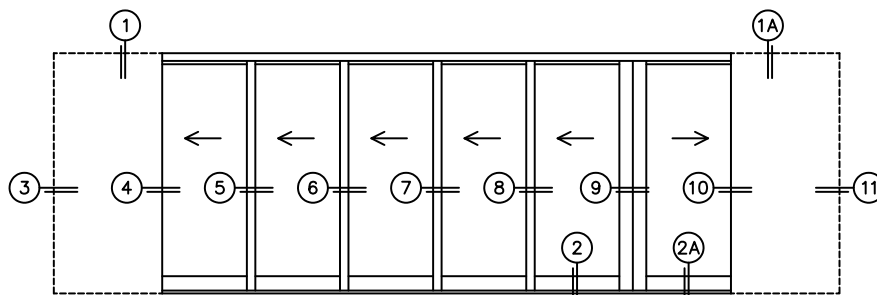

REQUIRED DEALER INFO.

A(DAYLIGHT WIDTH)

B(NET FRAME HEIGHT)

CALCULATED VALUES (FLEETWOOD SUPPLIED)

C(POCKET WIDTH)

D(NET FRAME WIDTH)

NOTES:

(USE RULER TO SCALE DIMENSIONS IN INCHES)

SCALE: 1/4

PXXXXXIXP DOOR SHOWN