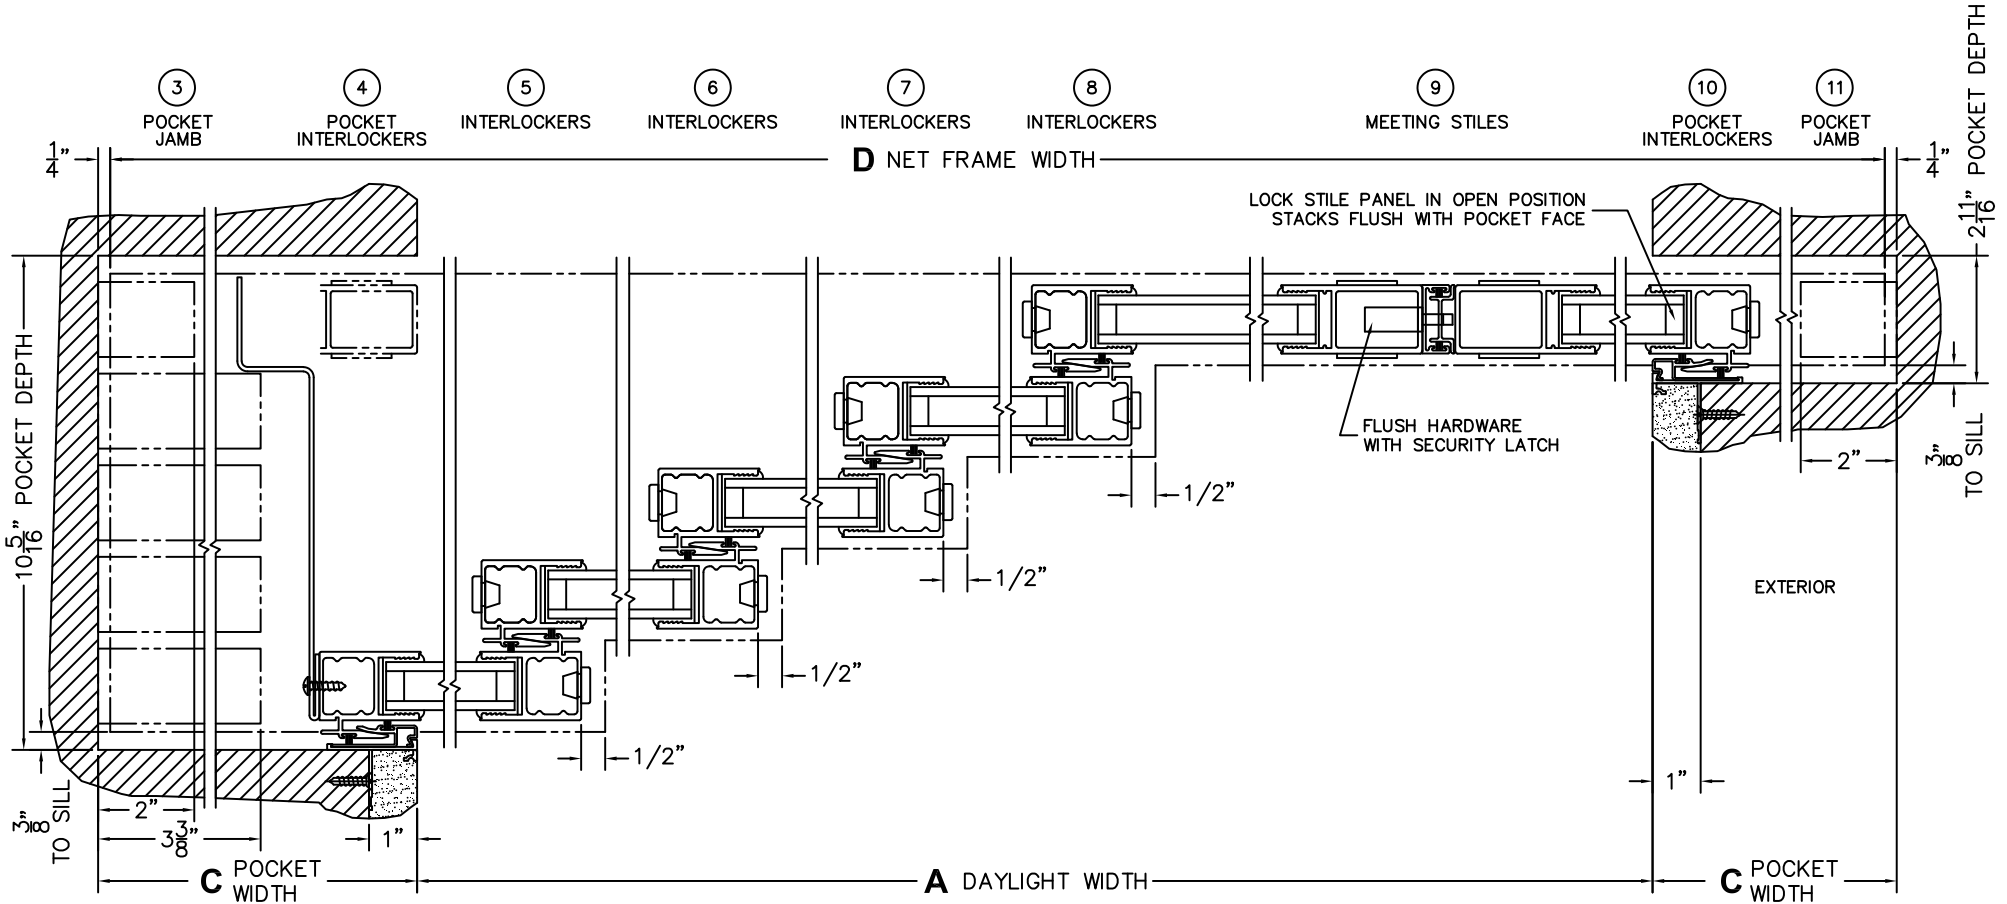

FLEETWOOD
WINDOWS & DOORS
FleetwoodUSA.com

NORWOOD 3050
PXXXXXIXP CUSTOM CONFIGURATION
NO SCREENS HIDDEN TRACK

ORDER NO.:

ITEM NO.:

(USE RULER TO SCALE DIMENSIONS IN INCHES)

SCALE: 1/4

*CAUTION: WHEN CONSTRUCTING POCKET NOTE THAT DAYLIGHT WIDTH DOES NOT INCLUDE 1" SET BACK FOR POST INTERLOCKER.