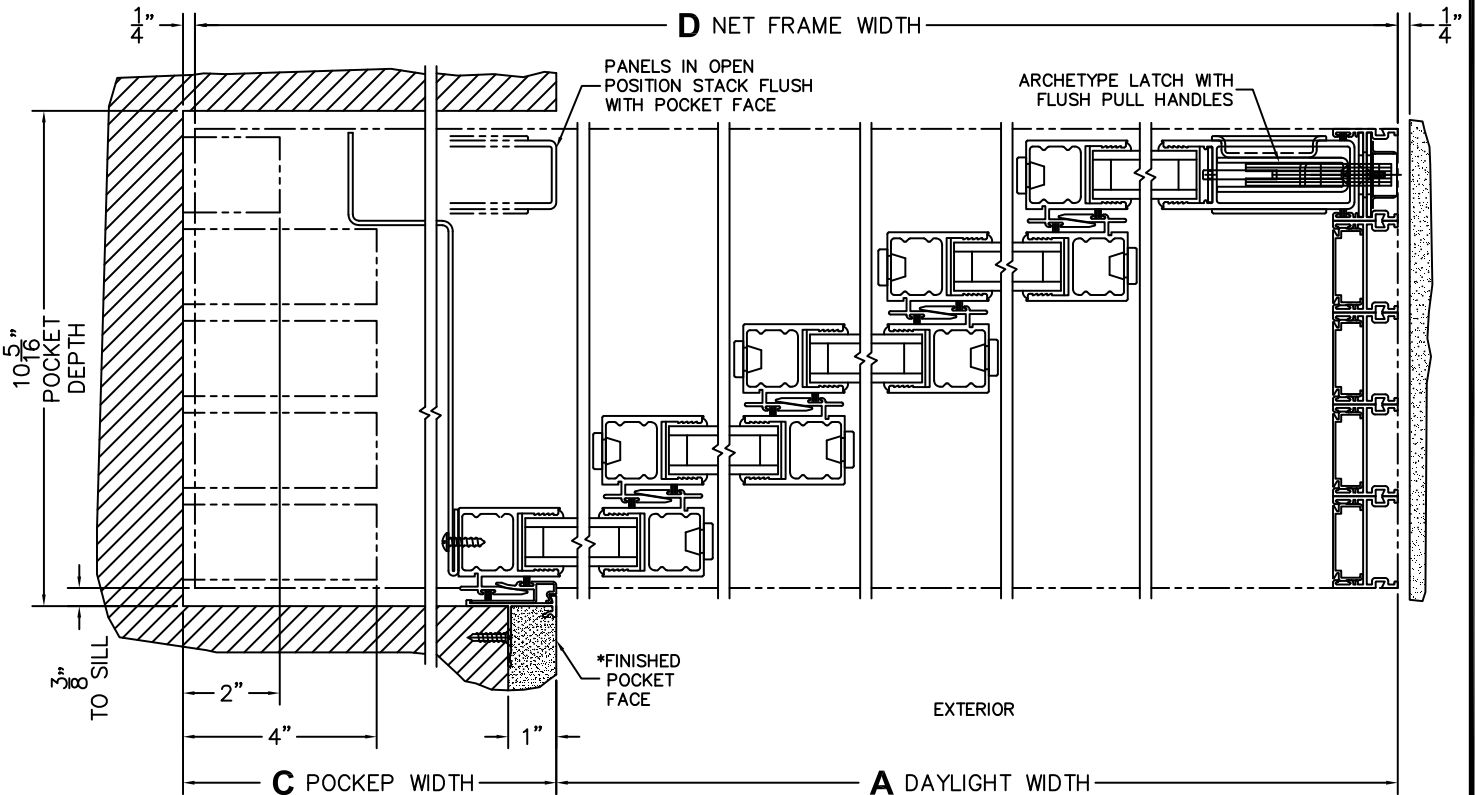

C(POCKET WIDTH)

D(NET FRAME WIDTH)

NOTES:

(USE RULER TO SCALE DIMENSIONS IN INCHES)

SCALE: 1/4

PXXXX DOOR SHOWN

3 POCKET JAMB

4 POCKET INTERLOCKER

5 INTERLOCKERS

6 INTERLOCKERS

7 INTERLOCKERS

8 INTERLOCKERS

9 LOCK JAMB

*CAUTION: WHEN CONSTRUCTING POCKET NOTE THAT DAYLIGHT WIDTH DOES NOT INCLUDE 1" SET BACK FOR POST INTERLOCKER.