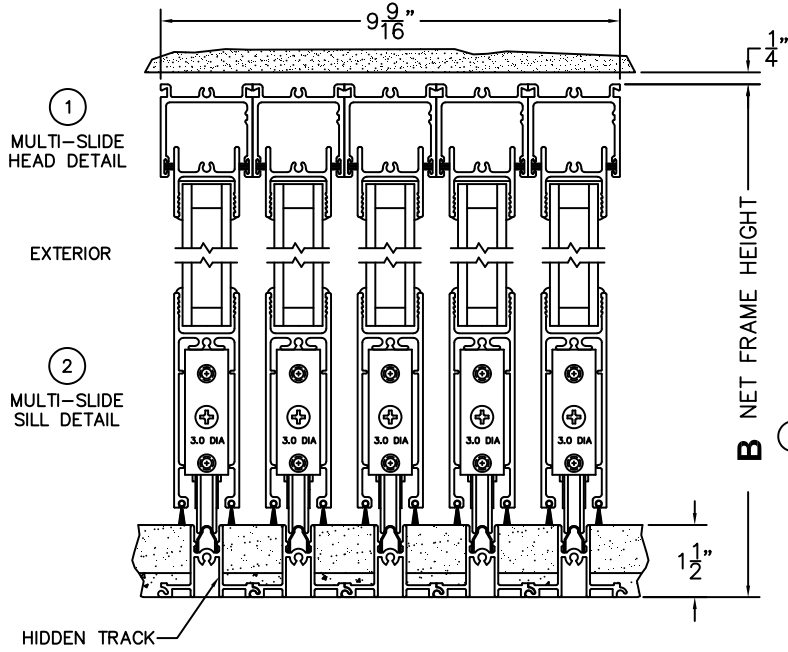

C(POCKET WIDTH)

D(NET FRAME WIDTH)

NOTES:

(USE RULER TO SCALE DIMENSIONS IN INCHES)

SCALE: 1/4

PXXXX DOOR SHOWN

3 POCKET JAMB

4 POCKET INTERLOCKER

5 INTERLOCKERS

6 INTERLOCKERS

7 INTERLOCKERS

8 INTERLOCKERS

9 LOCK JAMB

*CAUTION: WHEN CONSTRUCTING POCKET NOTE THAT DAYLIGHT WIDTH DOES NOT INCLUDE 1" SET BACK FOR POST INTERLOCKER.