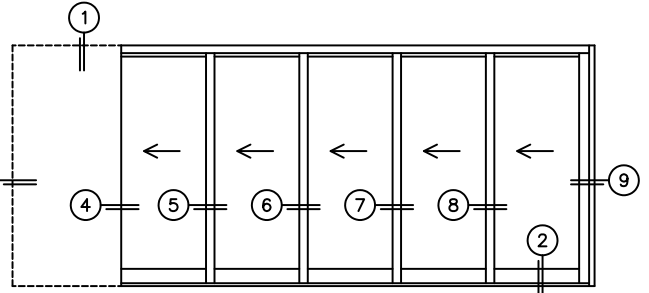

C(POCKET WIDTH)

D(NET FRAME WIDTH)

NOTES:

(USE RULER TO SCALE DIMENSIONS IN INCHES)

SCALE: 1/4

PXXXX DOOR SHOWN

3 POCKET JAMB

4 POCKET INTERLOCKER

5 INTERLOCKERS

6 INTERLOCKERS

7 INTERLOCKERS

8 INTERLOCKERS

9 LOCK JAMB

*CAUTION: WHEN CONSTRUCTING POCKET NOTE THAT DAYLIGHT WIDTH DOES NOT INCLUDE 1" SET BACK FOR POST INTERLOCKER.