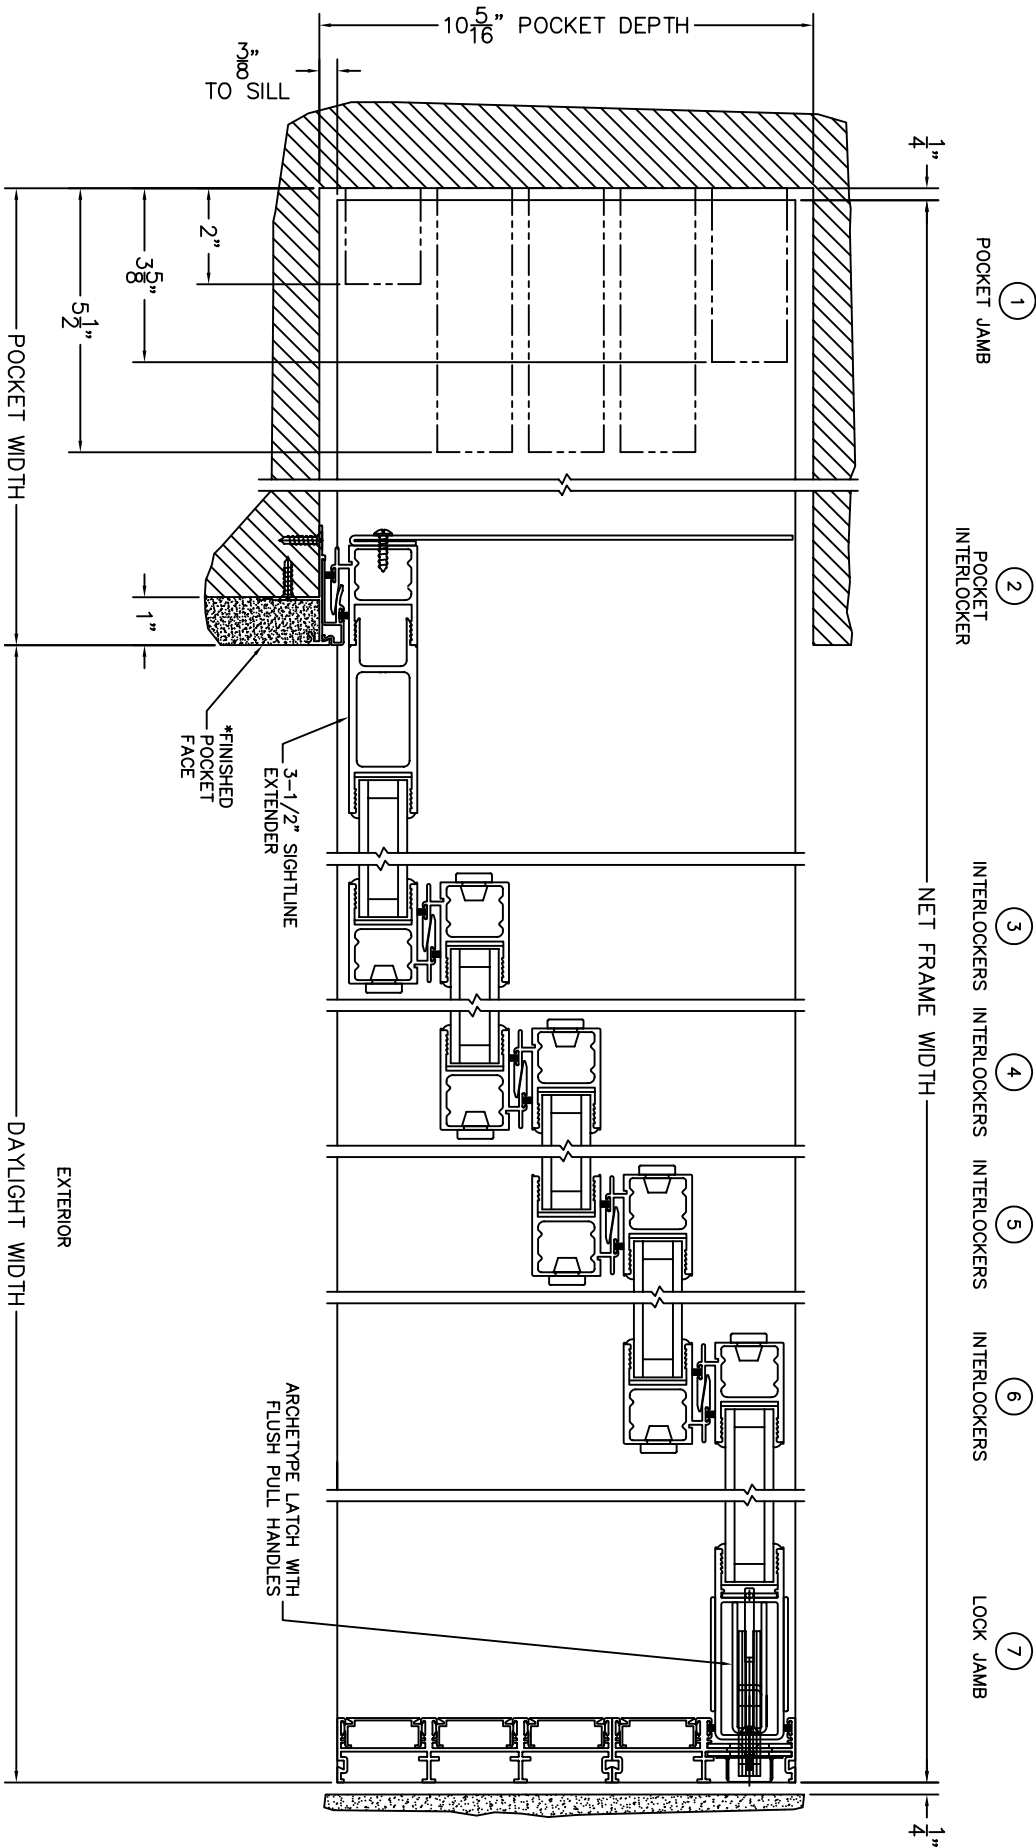

FLEETWOOD
WINDOWS & DOORS
FleetwoodUSA.com

NORWOOD 3050
PXXXX CUSTOM CONFIGURATION
HIDDEN TRACK NO SCREENS

ORDER NO.:

ITEM NO.:

SCALE: 1/4

*CAUTION: WHEN CONSTRUCTING POCKET NOTE THAT DAYLIGHT WIDTH DOES NOT INCLUDE 1" SET BACK FOR POST INTERLOCKER.