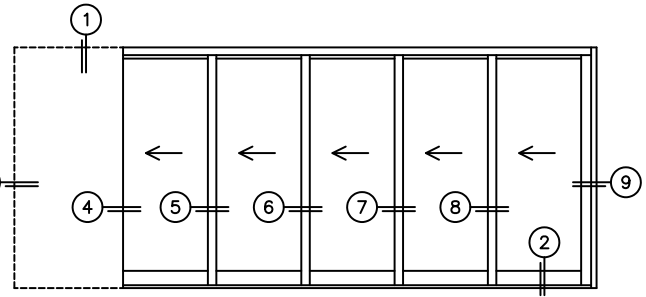

C(POCKET WIDTH)

D(NET FRAME WIDTH)

NOTES:

(USE RULER TO SCALE DIMENSIONS IN INCHES)

SCALE: 1/4

PXXXX DOOR SHOWN

- ③
POCKET
JAMB
- ④
POCKET
INTERLOCKER
- ⑤
INTERLOCKERS
- ⑥
INTERLOCKERS
- ⑦
INTERLOCKERS
- ⑧
INTERLOCKERS
- ⑨
LOCK
JAMB

*CAUTION: WHEN CONSTRUCTING POCKET NOTE THAT DAYLIGHT WIDTH DOES NOT INCLUDE 1" SET BACK FOR POST INTERLOCKER.