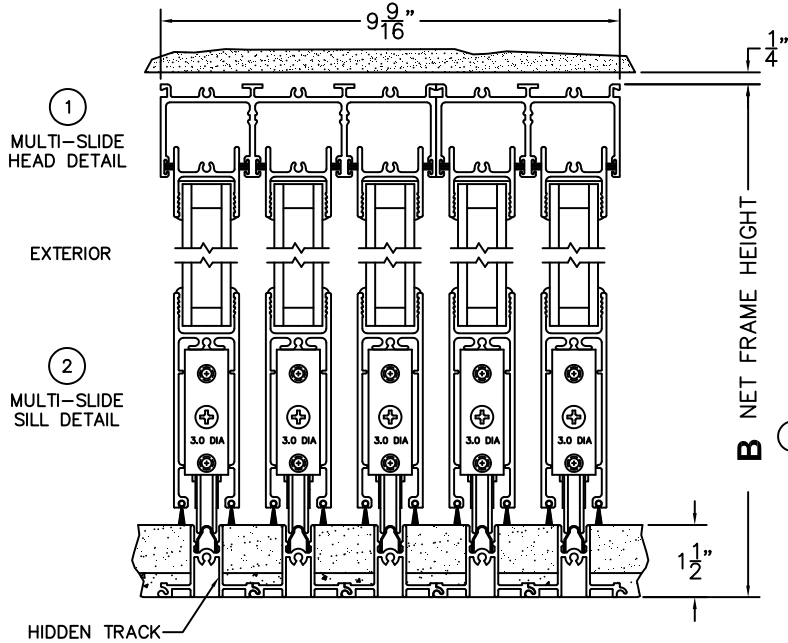

C(POCKET WIDTH)

D(NET FRAME WIDTH)

NOTES:

(USE RULER TO SCALE DIMENSIONS IN INCHES)

SCALE: 1/4

PXXXX DOOR SHOWN

- ③
POCKET
JAMB
- ④
POCKET
INTERLOCKER
- ⑤
INTERLOCKERS
- ⑥
INTERLOCKERS
- ⑦
INTERLOCKERS
- ⑧
INTERLOCKERS
- ⑨
LOCK
JAMB

*CAUTION: WHEN CONSTRUCTING POCKET NOTE THAT DAYLIGHT WIDTH DOES NOT INCLUDE 1" SET BACK FOR POST INTERLOCKER.