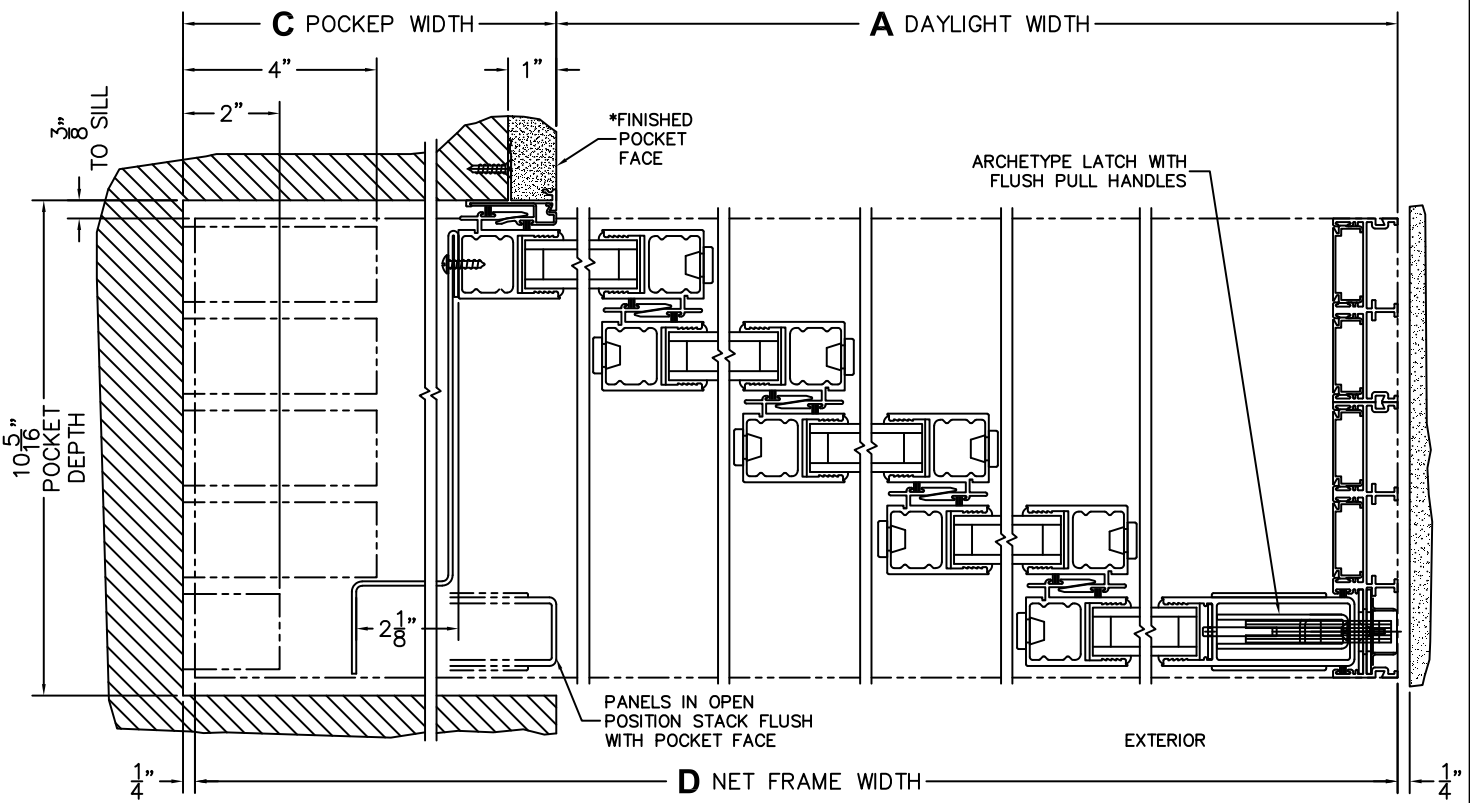

C(POCKET WIDTH)

D(NET FRAME WIDTH)

NOTES:

(USE RULER TO SCALE DIMENSIONS IN INCHES)

SCALE: 1/4

PXXXX DOOR SHOWN

- ③
POCKET
JAMB
- ④
POCKET
INTERLOCKER
- ⑤
INTERLOCKERS
- ⑥
INTERLOCKERS
- ⑦
INTERLOCKERS
- ⑧
INTERLOCKERS
- ⑨
LOCK
JAMB

*CAUTION: WHEN CONSTRUCTING POCKET NOTE THAT DAYLIGHT WIDTH DOES NOT INCLUDE 1" SET BACK FOR POST INTERLOCKER.