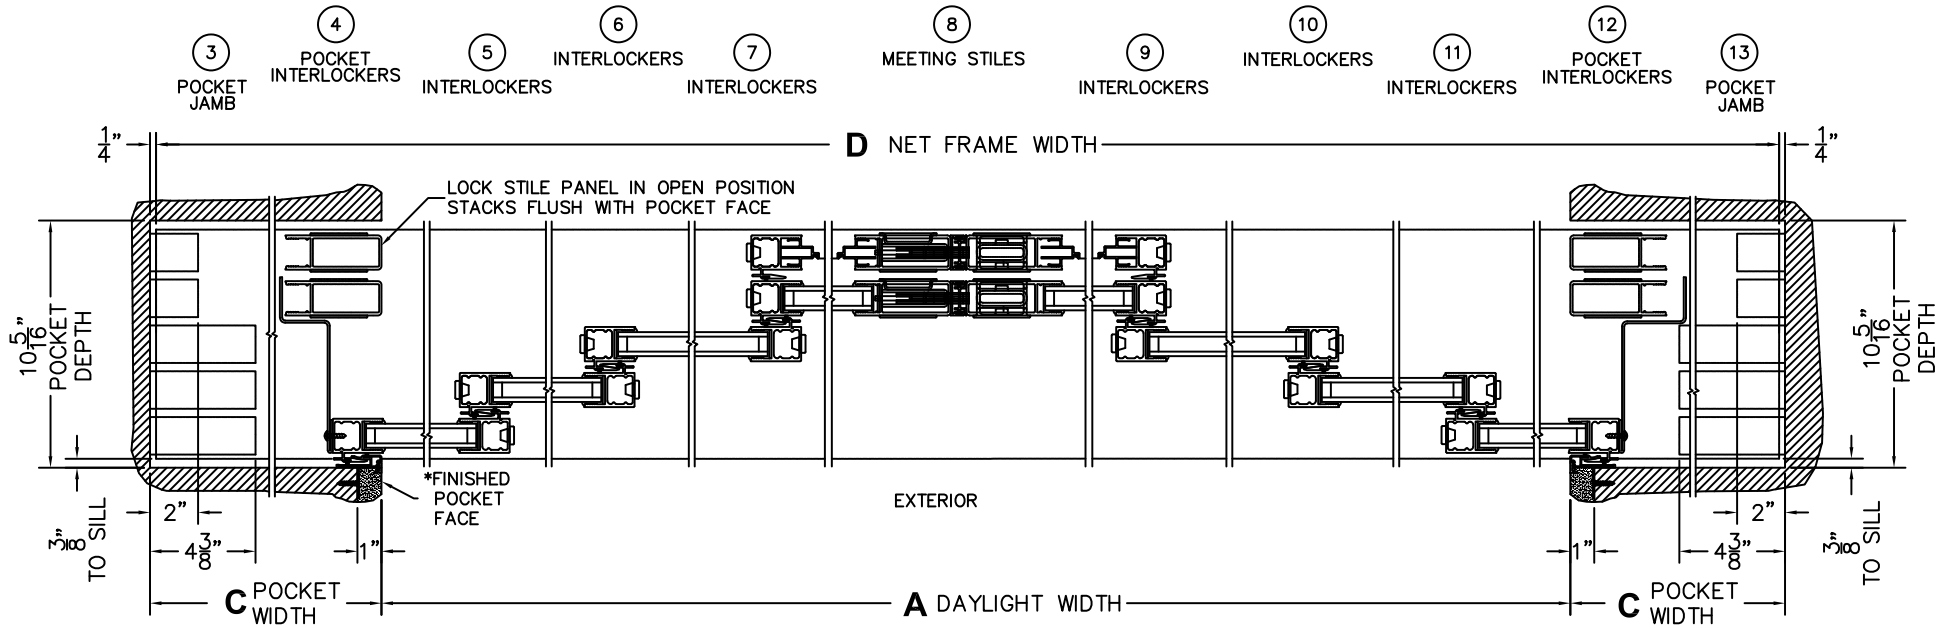

(USE RULER TO SCALE DIMENSIONS IN INCHES)

SCALE: 1/8

\*CAUTION: WHEN CONSTRUCTING POCKET NOTE THAT DAYLIGHT WIDTH DOES NOT INCLUDE 1" SET BACK FOR POST INTERLOCKER.