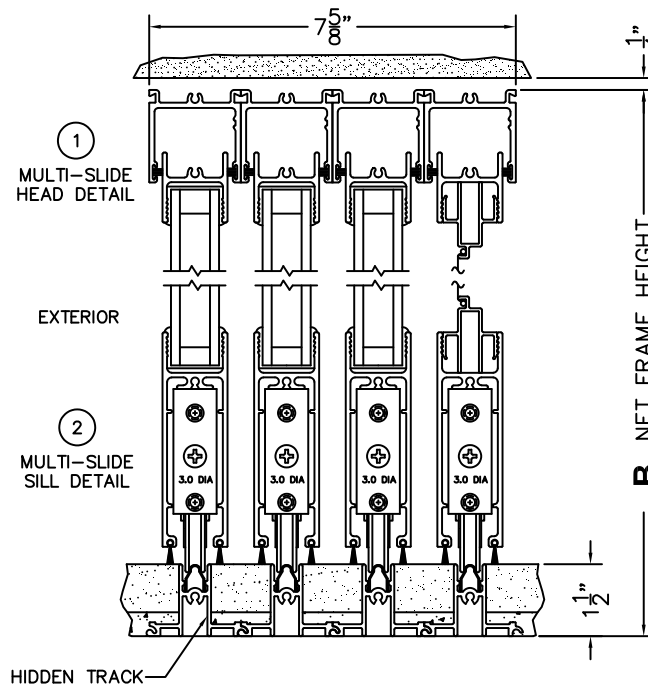

REQUIRED DEALER INFO.

A(DAYLIGHT WIDTH)

B(NET FRAME HEIGHT)

CALCULATED VALUES (FLEETWOOD SUPPLIED)

C(POCKET WIDTH)

D(NET FRAME WIDTH)

NOTES:

(USE RULER TO SCALE DIMENSIONS IN INCHES)

SCALE: 1/4

PXXXXIXXXXP DOOR SHOWN

*CAUTION: WHEN CONSTRUCTING POCKET NOTE THAT DAYLIGHT WIDTH DOES NOT INCLUDE 1" SET BACK FOR POST INTERLOCKER.

NOTE: THIS DRAWING AND THE ACCOMPANYING "OPTIONS AND UPGRADES" ARE FOR CONCEPT ONLY! AT THE TIME OF ORDER WE WILL CUSTOMIZE THE DRAWINGS TO FIT THE FINAL CONFIGURATION. SEE DRAWINGS 3050-08 THRU 3050-09 FOR ADDITIONAL INFORMATION.