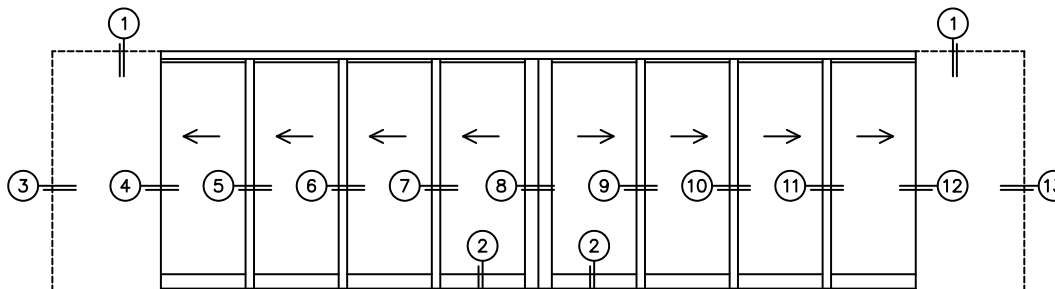

REQUIRED DEALER INFO.

A(DAYLIGHT WIDTH)

B(NET FRAME HEIGHT)

CALCULATED VALUES (FLEETWOOD SUPPLIED)

C(POCKET WIDTH)

D(NET FRAME WIDTH)

NOTES:

(USE RULER TO SCALE DIMENSIONS IN INCHES)

SCALE: 1/4

PXXXXIXXXXP DOOR SHOWN

*CAUTION: WHEN CONSTRUCTING POCKET NOTE THAT DAYLIGHT WIDTH DOES NOT INCLUDE 1" SET BACK FOR POST INTERLOCKER.

NOTE: THIS DRAWING AND THE ACCOMPANYING "OPTIONS AND UPGRADES" ARE FOR CONCEPT ONLY! AT THE TIME OF ORDER WE WILL CUSTOMIZE THE DRAWINGS TO FIT THE FINAL CONFIGURATION. SEE DRAWINGS 3050-08 THRU 3050-09 FOR ADDITIONAL INFORMATION.