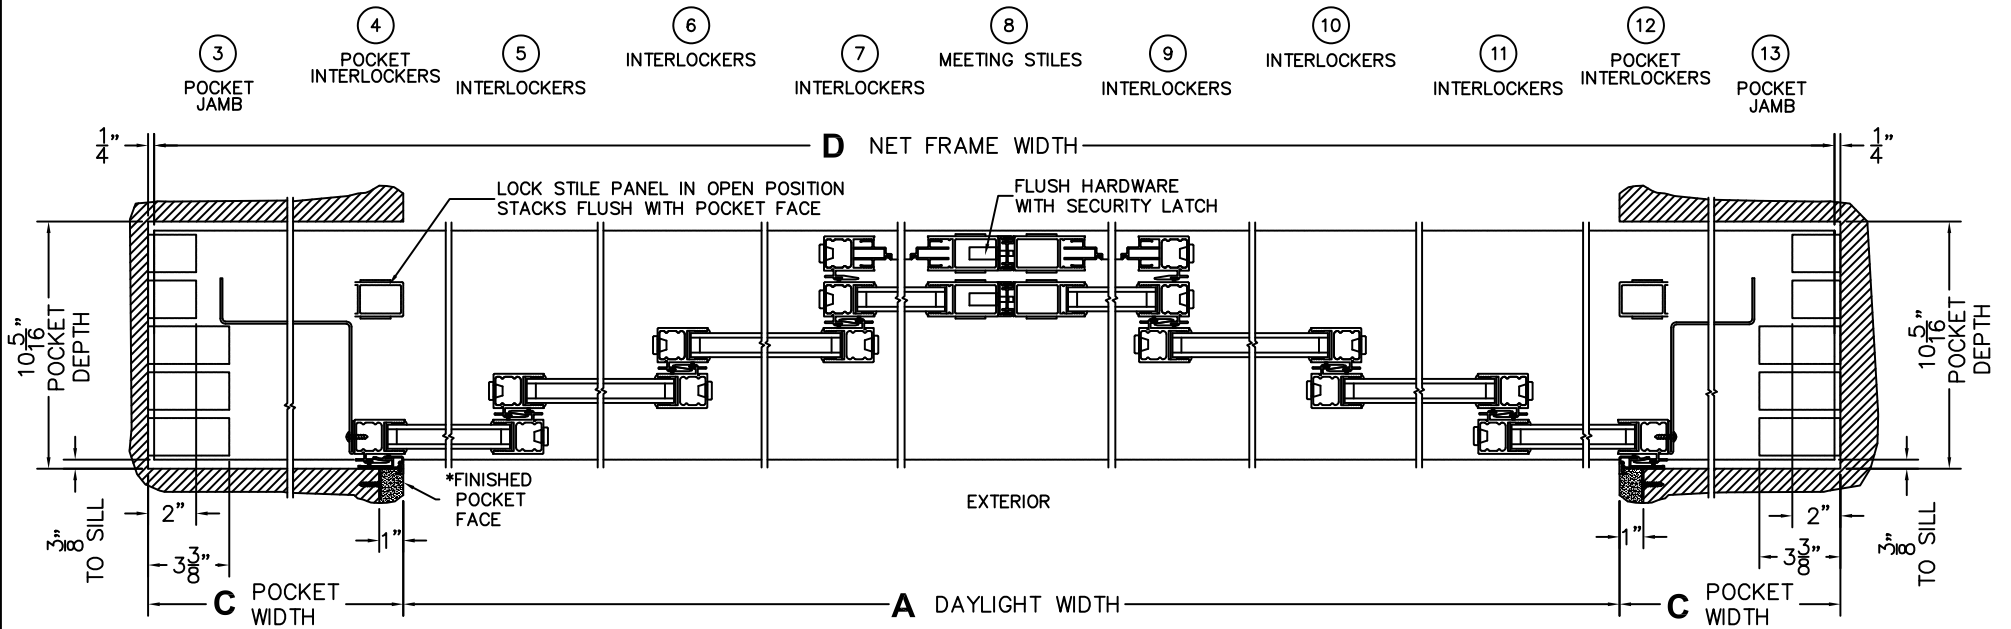

(USE RULER TO SCALE DIMENSIONS IN INCHES)

SCALE: 1/8

*CAUTION: WHEN CONSTRUCTING POCKET NOTE THAT DAYLIGHT WIDTH DOES NOT INCLUDE 1" SET BACK FOR POST INTERLOCKER.