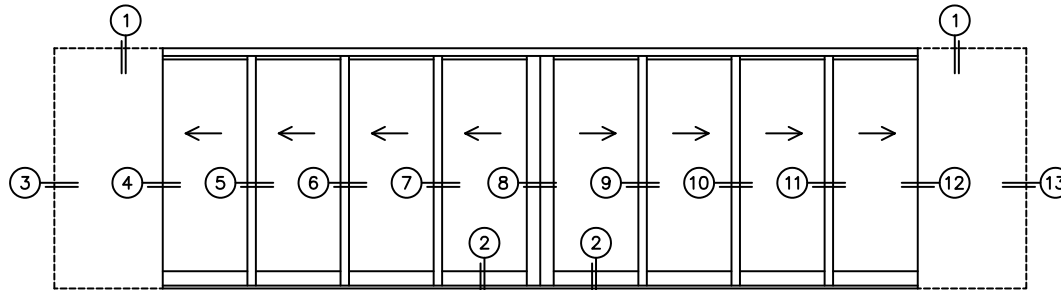

A(DAYLIGHT WIDTH)

B(NET FRAME HEIGHT)

CALCULATED VALUES (FLEETWOOD SUPPLIED)

C(POCKET WIDTH)

D(NET FRAME WIDTH)

NOTES:

(USE RULER TO SCALE DIMENSIONS IN INCHES)

SCALE: 1/4

PXXXXIXXXXP DOOR SHOWN

*CAUTION: WHEN CONSTRUCTING POCKET NOTE THAT DAYLIGHT WIDTH DOES NOT INCLUDE 1" SET BACK FOR POST INTERLOCKER.

NOTE: THIS DRAWING AND THE ACCOMPANYING "OPTIONS AND UPGRADES" ARE FOR CONCEPT ONLY! AT THE TIME OF ORDER WE WILL CUSTOMIZE THE DRAWINGS TO FIT THE FINAL CONFIGURATION. SEE DRAWINGS 3050-08 THRU 3050-09 FOR ADDITIONAL INFORMATION.