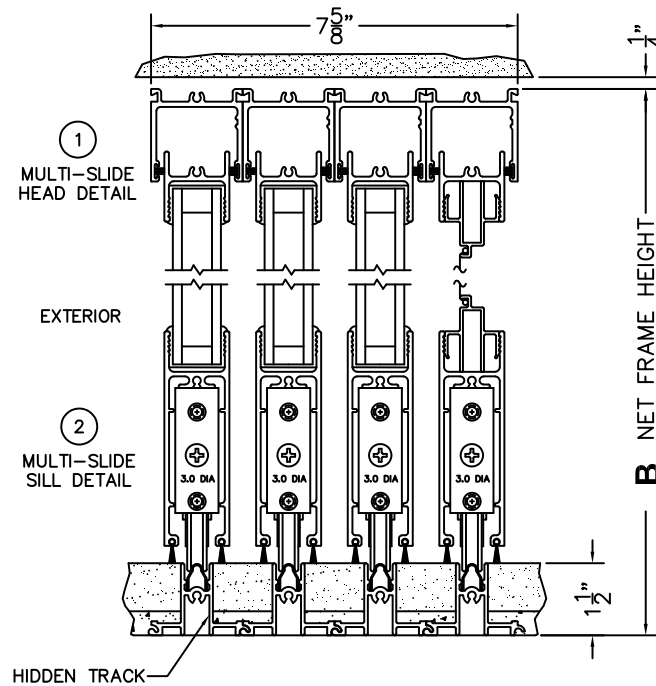

A(DAYLIGHT WIDTH)

B(NET FRAME HEIGHT)

CALCULATED VALUES (FLEETWOOD SUPPLIED)

C(POCKET WIDTH)

D(NET FRAME WIDTH)

NOTES:

(USE RULER TO SCALE DIMENSIONS IN INCHES)

SCALE: 1/4

PXXXXIXXXXP DOOR SHOWN

*CAUTION: WHEN CONSTRUCTING POCKET NOTE THAT DAYLIGHT WIDTH DOES NOT INCLUDE 1" SET BACK FOR POST INTERLOCKER.

NOTE: THIS DRAWING AND THE ACCOMPANYING "OPTIONS AND UPGRADES" ARE FOR CONCEPT ONLY! AT THE TIME OF ORDER WE WILL CUSTOMIZE THE DRAWINGS TO FIT THE FINAL CONFIGURATION. SEE DRAWINGS 3050-08 THRU 3050-09 FOR ADDITIONAL INFORMATION.