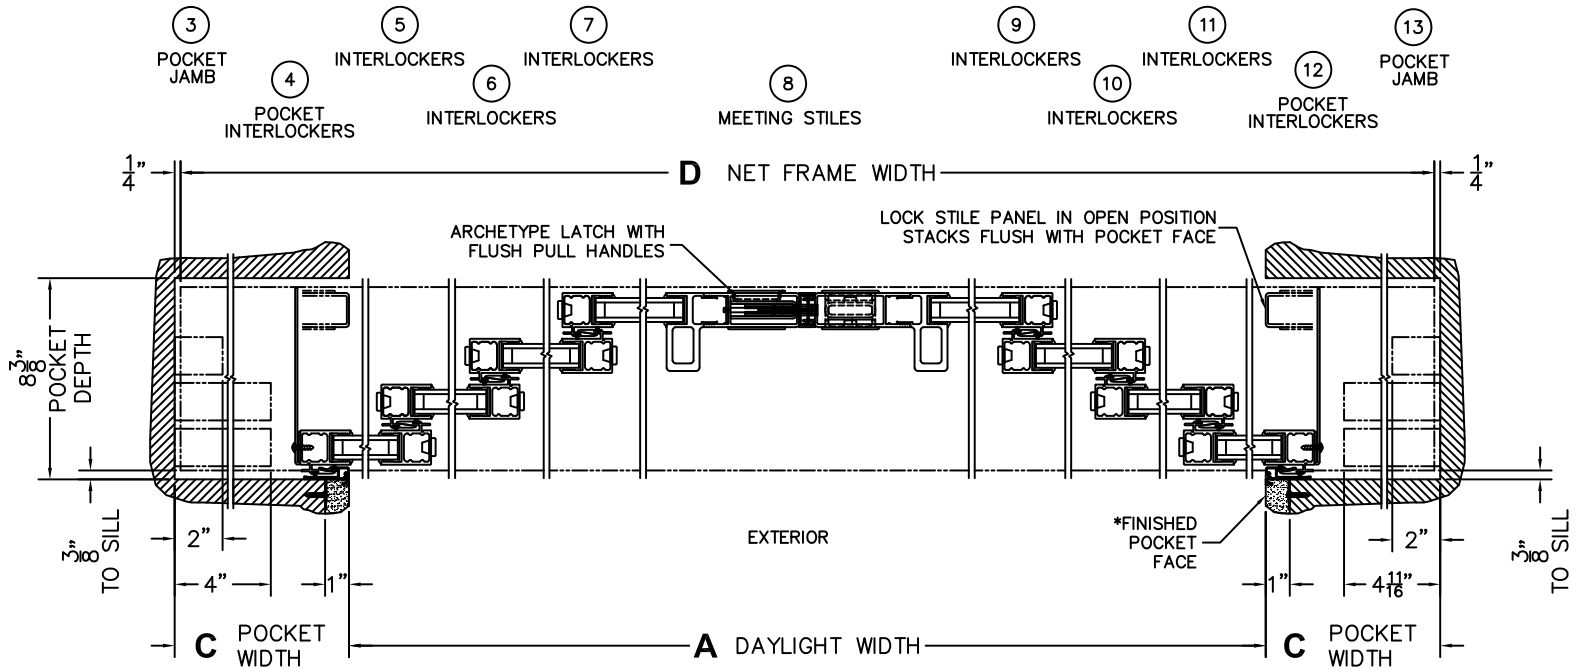

(USE RULER TO SCALE DIMENSIONS IN INCHES)

SCALE: 1/8

*CAUTION: WHEN CONSTRUCTING POCKET NOTE THAT DAYLIGHT WIDTH DOES NOT INCLUDE 1" SET BACK FOR POST INTERLOCKER.