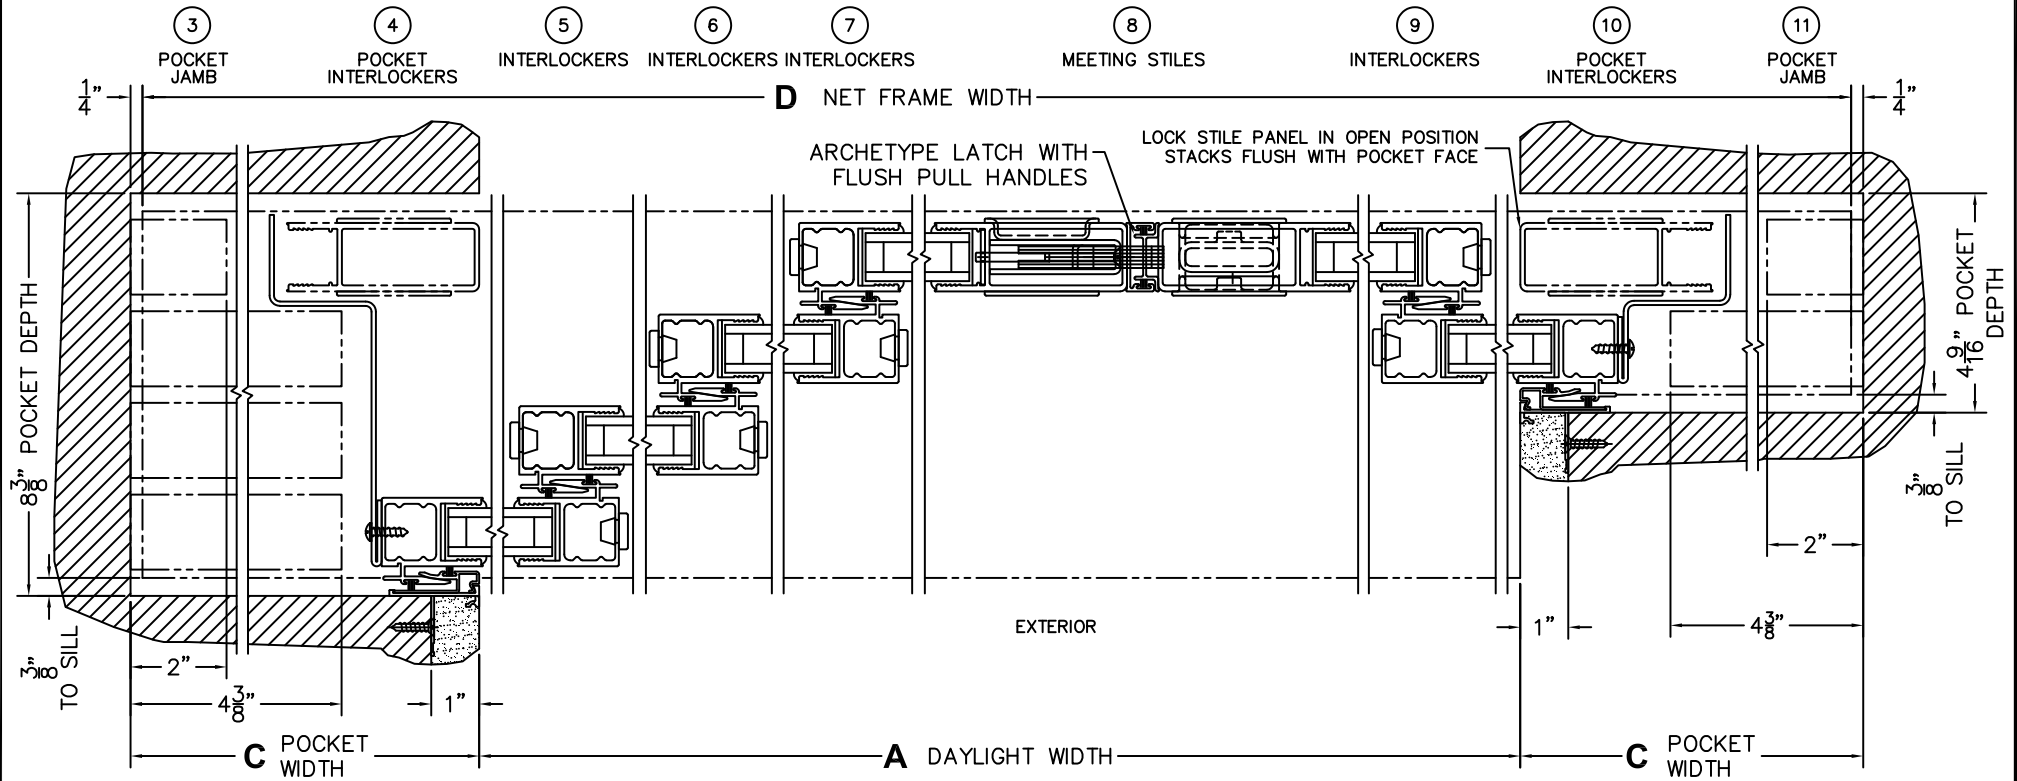

(USE RULER TO SCALE DIMENSIONS IN INCHES)

SCALE: 1/4

*CAUTION: WHEN CONSTRUCTING POCKET NOTE THAT DAYLIGHT WIDTH DOES NOT INCLUDE 1" SET BACK FOR POST INTERLOCKER.