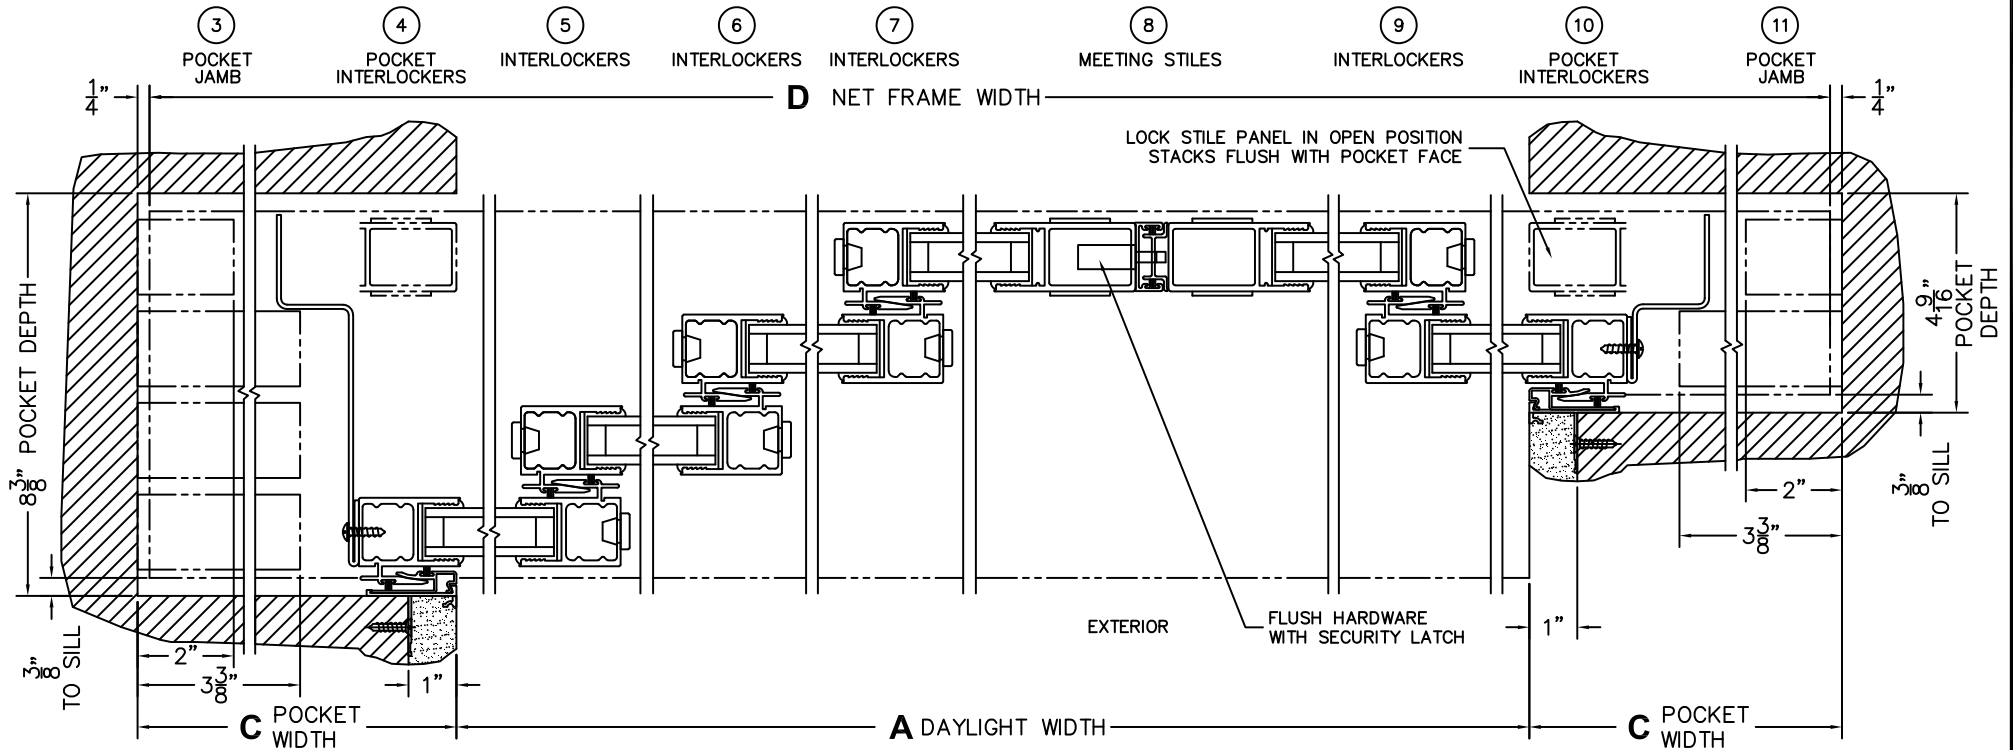

FLEETWOOD
WINDOWS & DOORS
FleetwoodUSA.com

NORWOOD 3050
PXXXXIXXP CUSTOM CONFIGURATION
NO SCREENS HIDDEN TRACK

ORDER NO.:

ITEM NO.:

(USE RULER TO SCALE DIMENSIONS IN INCHES)

SCALE: 1/4

*CAUTION: WHEN CONSTRUCTING POCKET NOTE THAT DAYLIGHT WIDTH DOES NOT INCLUDE 1" SET BACK FOR POST INTERLOCKER.