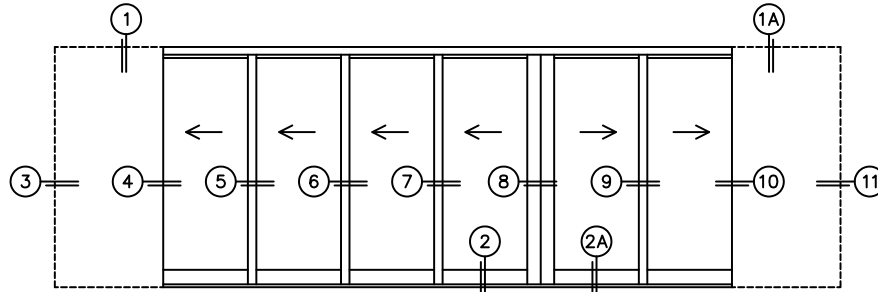

REQUIRED DEALER INFO.

A (DAYLIGHT WIDTH)

B (NET FRAME HEIGHT)

CALCULATED VALUES (FLEETWOOD SUPPLIED)

C (POCKET WIDTH)

D (NET FRAME WIDTH)

NOTES:

(USE RULER TO SCALE DIMENSIONS IN INCHES)

SCALE: 1/4

PXXXXIXXP DOOR SHOWN

NOTE: THIS DRAWING AND THE ACCOMPANYING "OPTIONS AND UPGRADES" ARE FOR CONCEPT ONLY! AT THE TIME OF ORDER WE WILL CUSTOMIZE THE DRAWINGS TO FIT THE FINAL CONFIGURATION. SEE DRAWINGS 3050-08 THRU 3050-09 FOR ADDITIONAL INFORMATION.