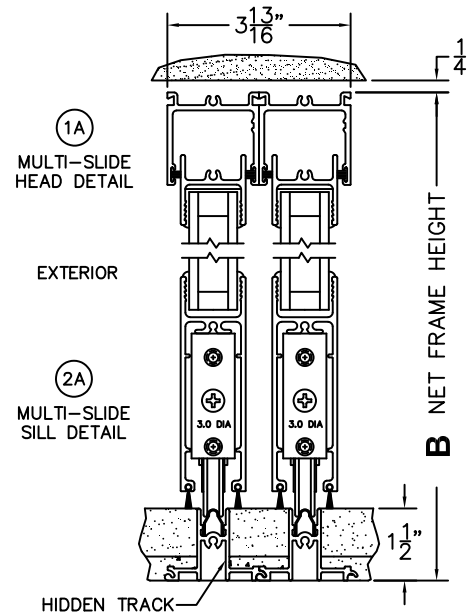

REQUIRED DEALER INFO.

A (DAYLIGHT WIDTH)

B (NET FRAME HEIGHT)

CALCULATED VALUES (FLEETWOOD SUPPLIED)

C (POCKET WIDTH)

D (NET FRAME WIDTH)

NOTES:

(USE RULER TO SCALE DIMENSIONS IN INCHES)

SCALE: 1/4

PXXXXIXXP DOOR SHOWN

NOTE: THIS DRAWING AND THE ACCOMPANYING "OPTIONS AND UPGRADES" ARE FOR CONCEPT ONLY! AT THE TIME OF ORDER WE WILL CUSTOMIZE THE DRAWINGS TO FIT THE FINAL CONFIGURATION. SEE DRAWINGS 3050-08 THRU 3050-09 FOR ADDITIONAL INFORMATION.