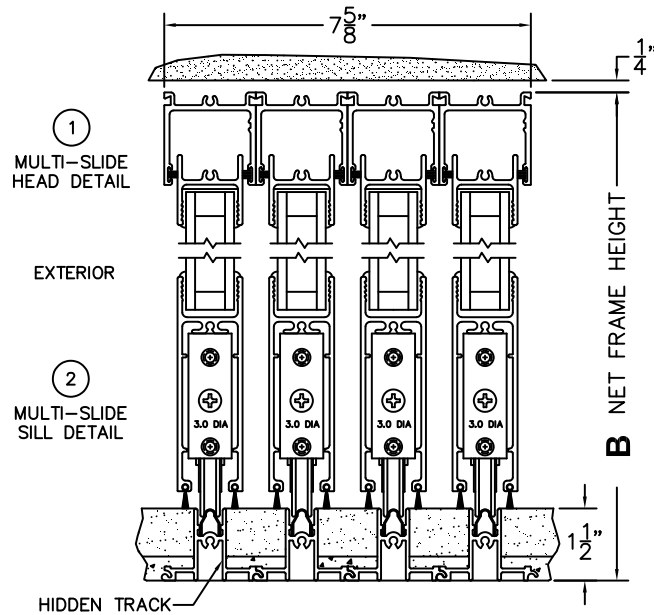

REQUIRED DEALER INFO.

A (DAYLIGHT WIDTH)

B (NET FRAME HEIGHT)

CALCULATED VALUES (FLEETWOOD SUPPLIED)

C (POCKET WIDTH)

D (NET FRAME WIDTH)

NOTES:

(USE RULER TO SCALE DIMENSIONS IN INCHES)

SCALE: 1/4

PXXXXIXXP DOOR SHOWN

NOTE: THIS DRAWING AND THE ACCOMPANYING "OPTIONS AND UPGRADES" ARE FOR CONCEPT ONLY! AT THE TIME OF ORDER WE WILL CUSTOMIZE THE DRAWINGS TO FIT THE FINAL CONFIGURATION. SEE DRAWINGS 3050-08 THRU 3050-09 FOR ADDITIONAL INFORMATION.