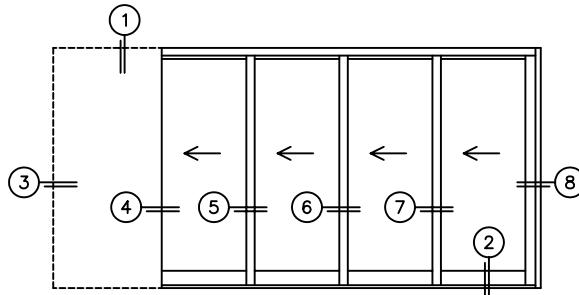

FLEETWOOD
WINDOWS & DOORS
FleetwoodUSA.com

NORWOOD 3050
PXXXX CUSTOM CONFIGURATION
HIDDEN TRACK WITH SCREENS

ORDER NO.:

ITEM NO.:

SCALE: 1/4

REQUIRED DEALER INFO.

A (DAYLIGHT WIDTH)

B (NET FRAME HEIGHT)

CALCULATED VALUES (FLEETWOOD SUPPLIED)

C (POCKET WIDTH)

D (NET FRAME WIDTH)

NOTES:

PXXXX DOOR SHOWN

FLEETWOOD
WINDOWS & DOORS
FleetwoodUSA.com

NORWOOD 3050
PXXXX CUSTOM CONFIGURATION
HIDDEN TRACK WITH SCREENS

ORDER NO.:

ITEM NO.:

SCALE: 1/4

*CAUTION: WHEN CONSTRUCTING POCKET NOTE THAT DAYLIGHT WIDTH DOES NOT INCLUDE 1" SET BACK FOR POST INTERLOCKER.

FLEETWOOD
 WINDOWS & DOORS
 FleetwoodUSA.com

NORWOOD 3050
 PXXXX CUSTOM CONFIGURATION
 HIDDEN TRACK WITH SCREENS

ORDER NO.:

ITEM NO.:

SCALE: 1/4

POCKET VIEW: PANELS IN OPEN POSITION