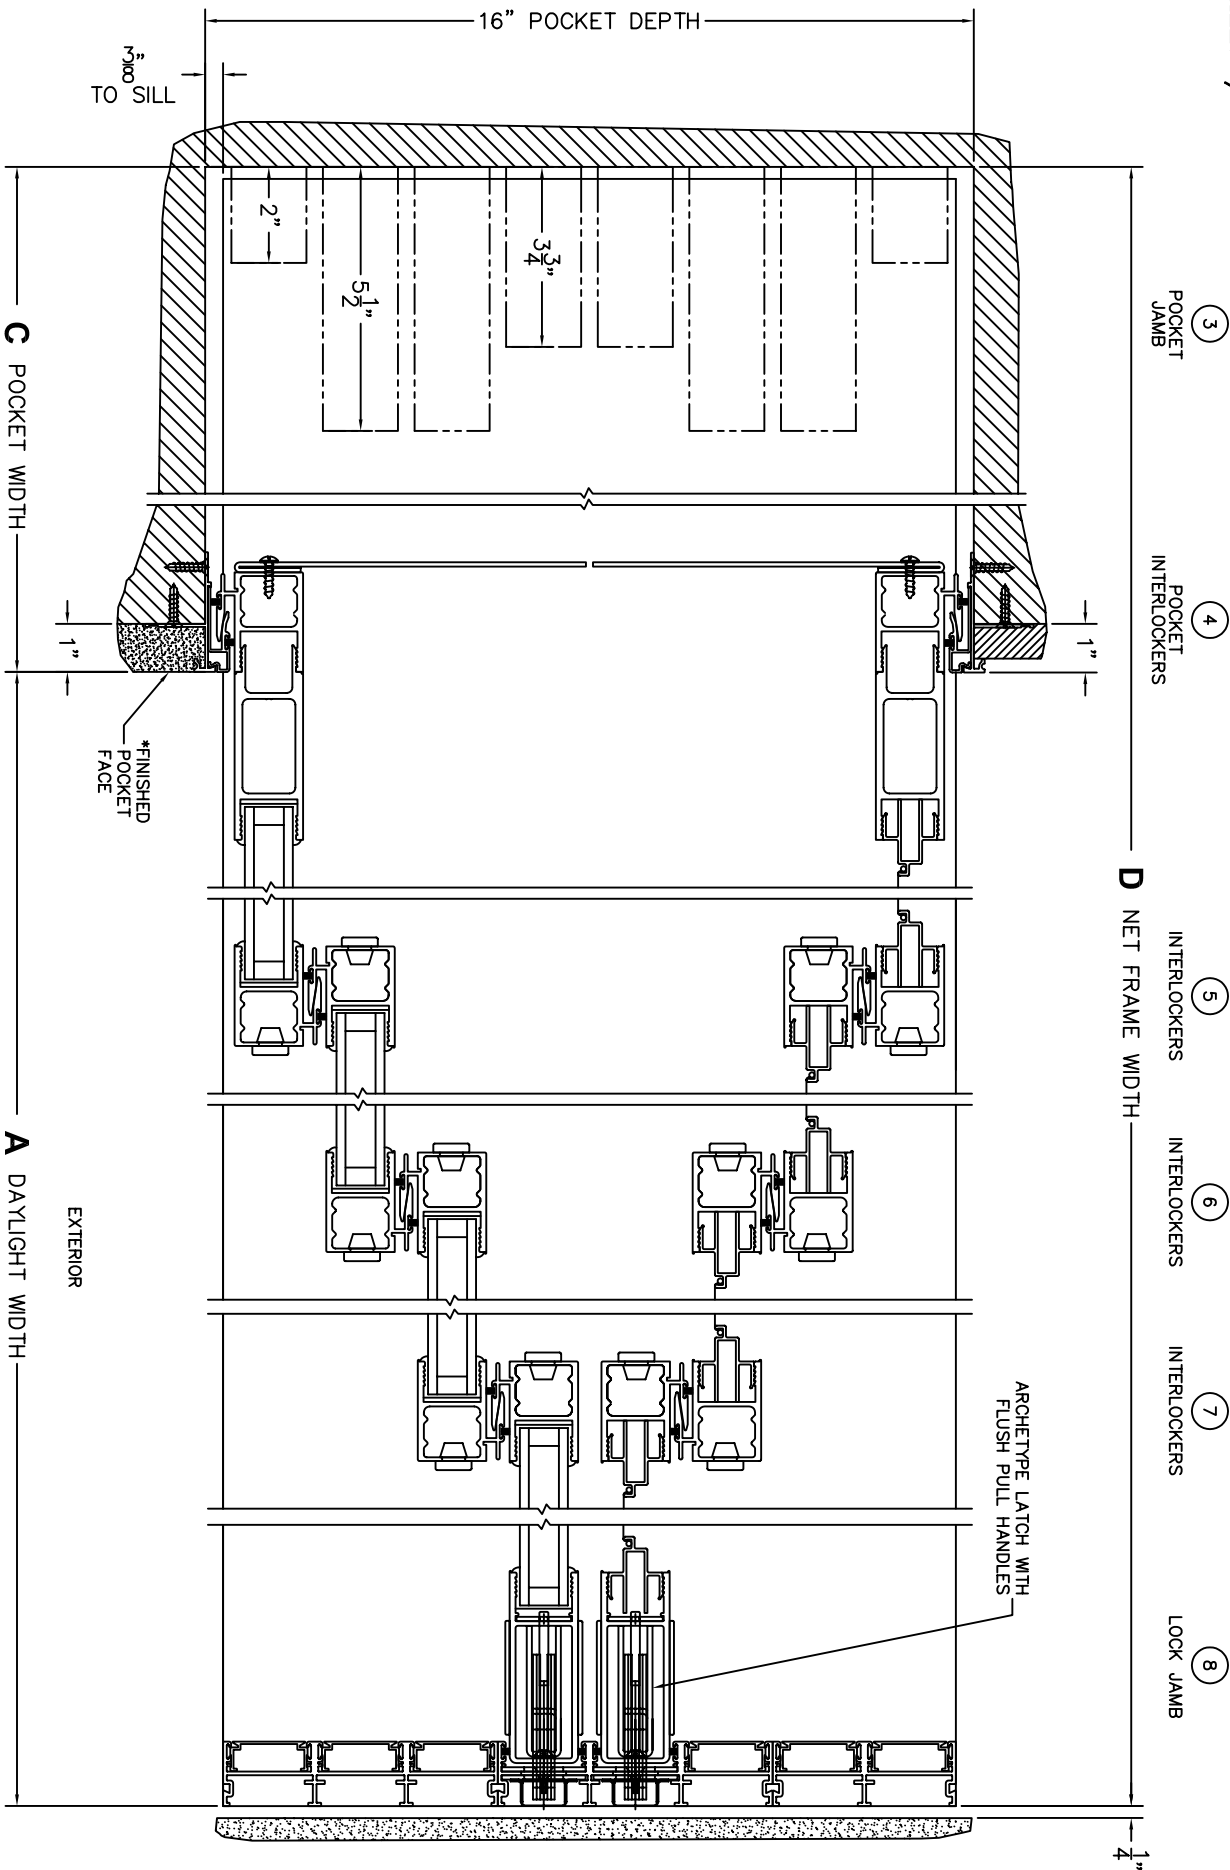

FLEETWOOD
WINDOWS & DOORS
FleetwoodUSA.com

NORWOOD 3050
PXXXX CUSTOM CONFIGURATION
HIDDEN TRACK WITH SCREENS

ORDER NO.:

ITEM NO.:

SCALE: 1/4

REQUIRED DEALER INFO.

A (DAYLIGHT WIDTH)

B (NET FRAME HEIGHT)

CALCULATED VALUES (FLEETWOOD SUPPLIED)

C (POCKET WIDTH)

D (NET FRAME WIDTH)

NOTES:

PXXXX DOOR SHOWN

FLEETWOOD
WINDOWS & DOORS
FleetwoodUSA.com

NORWOOD 3050
PXXXX CUSTOM CONFIGURATION
HIDDEN TRACK WITH SCREENS

ORDER NO.:

ITEM NO.:

SCALE: 1/4

*CAUTION: WHEN CONSTRUCTING POCKET NOTE THAT DAYLIGHT WIDTH DOES NOT INCLUDE 1" SET BACK FOR POST INTERLOCKER.

FLEETWOOD
 WINDOWS & DOORS
 FleetwoodUSA.com

NORWOOD 3050
 PXXXX CUSTOM CONFIGURATION
 HIDDEN TRACK WITH SCREENS

ORDER NO.:

ITEM NO.:

SCALE: 1/4

POCKET VIEW: PANELS IN OPEN POSITION