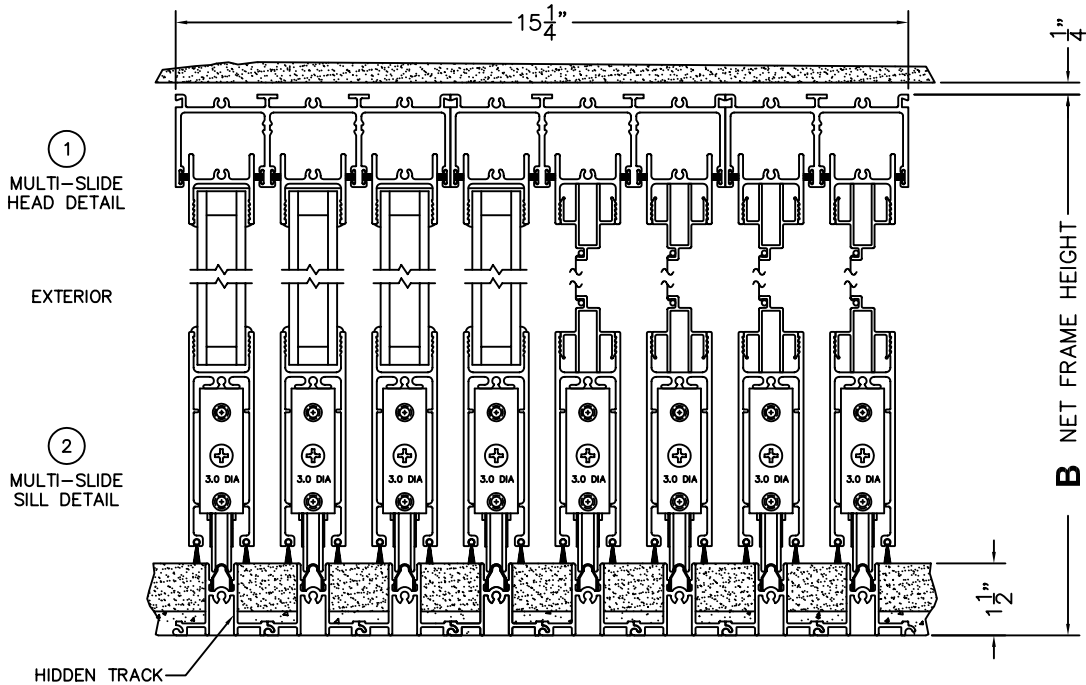

CALCULATED VALUES (FLEETWOOD SUPPLIED)

C (POCKET WIDTH)

D (NET FRAME WIDTH)

NOTES:

PXXXX DOOR SHOWN

FLEETWOOD
WINDOWS & DOORS
FleetwoodUSA.com

NORWOOD 3050
PXXXX CUSTOM CONFIGURATION
HIDDEN TRACK WITH SCREENS

ORDER NO.:

ITEM NO.:

SCALE: 1/4

*CAUTION: WHEN CONSTRUCTING POCKET NOTE THAT DAYLIGHT WIDTH DOES NOT INCLUDE 1" SET BACK FOR POST INTERLOCKER.

FLEETWOOD
 WINDOWS & DOORS
 FleetwoodUSA.com

NORWOOD 3050
 PXXXX CUSTOM CONFIGURATION
 HIDDEN TRACK WITH SCREENS

ORDER NO.:

ITEM NO.:

SCALE: 1/4

POCKET VIEW: PANELS IN OPEN POSITION