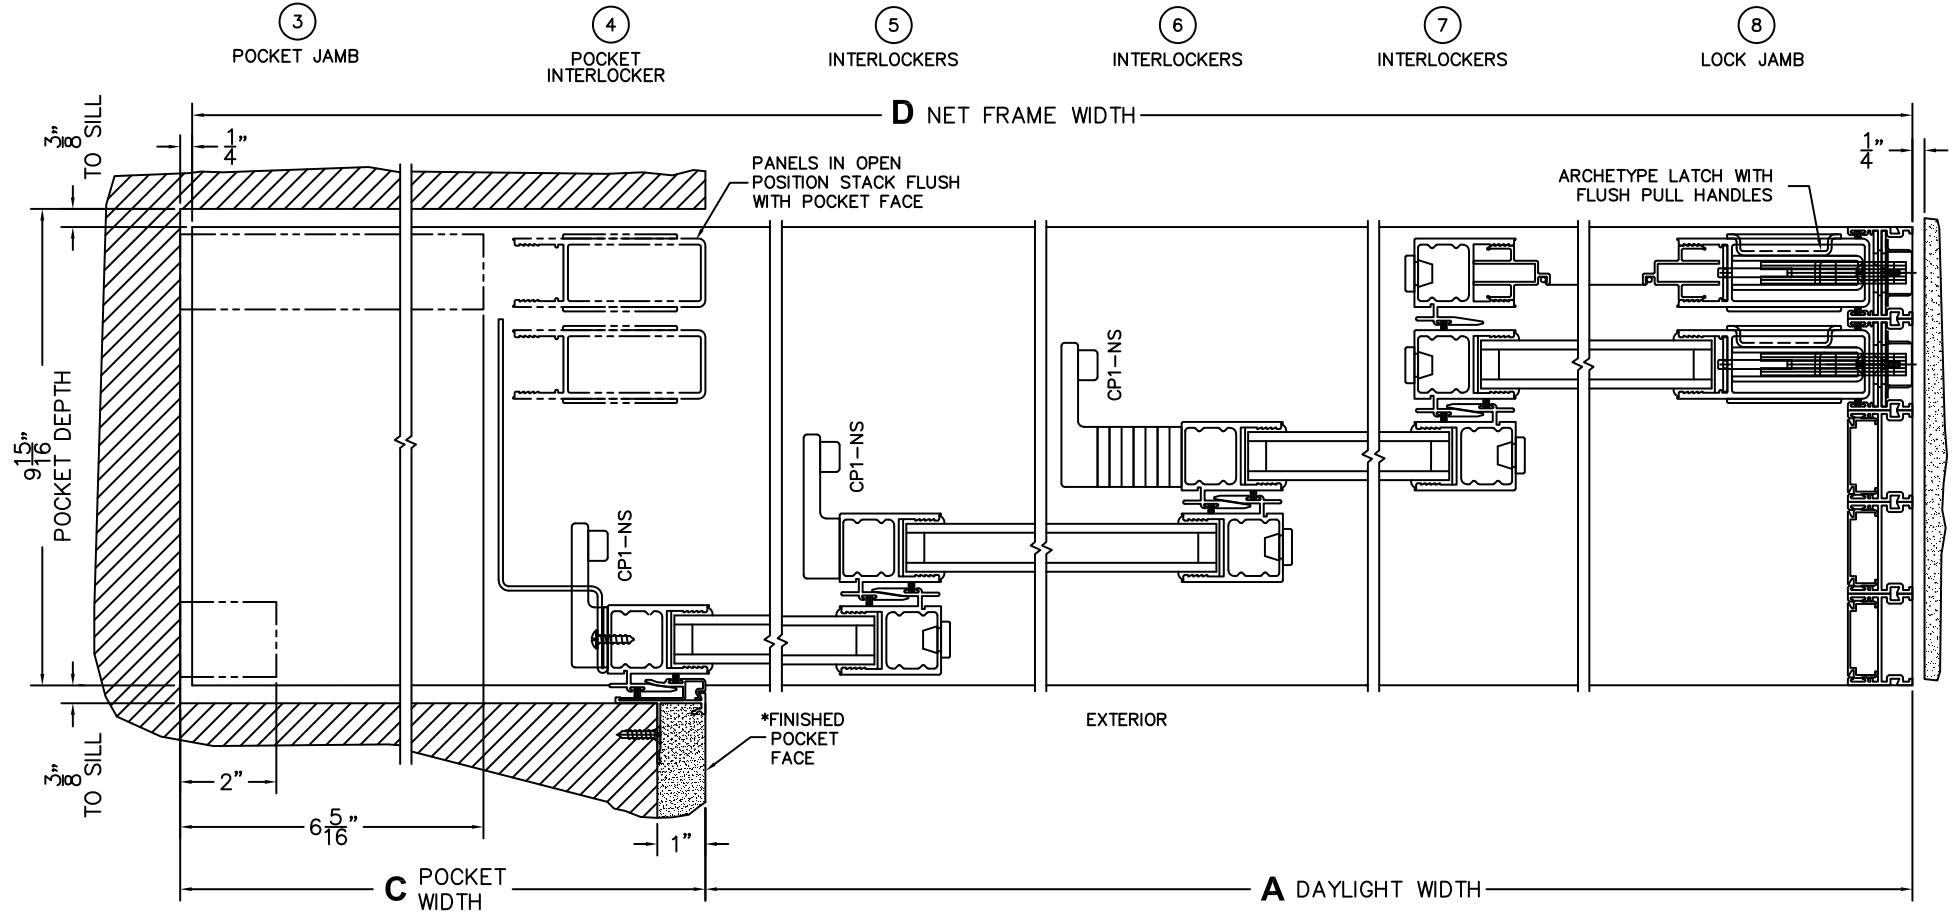

(USE RULER TO SCALE DIMENSIONS IN INCHES)

SCALE: 1/4

\*CAUTION: WHEN CONSTRUCTING POCKET NOTE THAT DAYLIGHT WIDTH DOES NOT INCLUDE 1" SET BACK FOR POST INTERLOCKER.