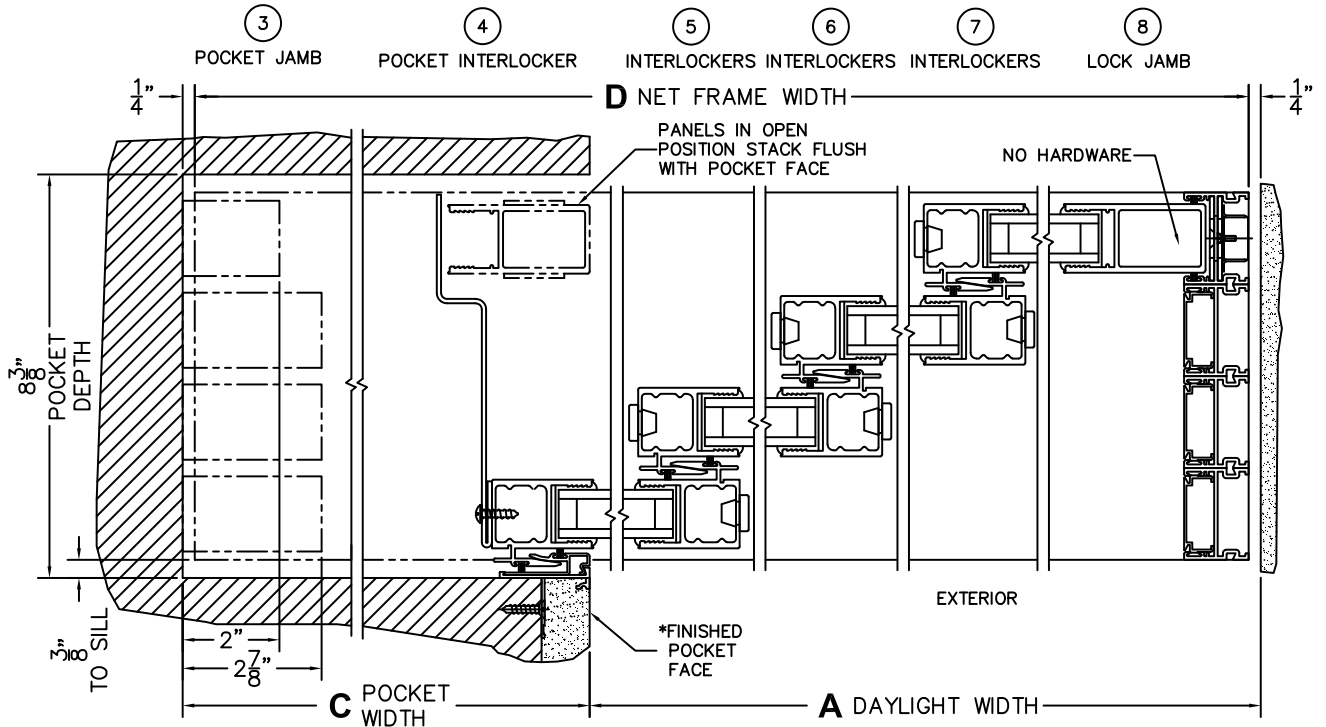

C(POCKET WIDTH)

D(NET FRAME WIDTH)

NOTES:

(USE RULER TO SCALE DIMENSIONS IN INCHES)

SCALE: 1/4

PXXXX DOOR SHOWN

*CAUTION: WHEN CONSTRUCTING POCKET NOTE THAT DAYLIGHT WIDTH DOES NOT INCLUDE 1" SET BACK FOR POST INTERLOCKER.