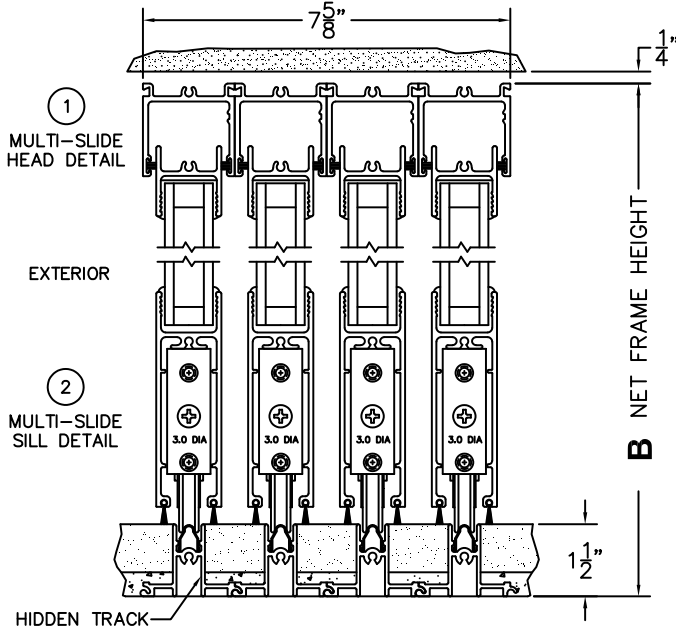

C(POCKET WIDTH)

D(NET FRAME WIDTH)

NOTES:

(USE RULER TO SCALE DIMENSIONS IN INCHES)

SCALE: 1/4

PXXXX DOOR SHOWN

*CAUTION: WHEN CONSTRUCTING POCKET NOTE THAT DAYLIGHT WIDTH DOES NOT INCLUDE 1" SET BACK FOR POST INTERLOCKER.