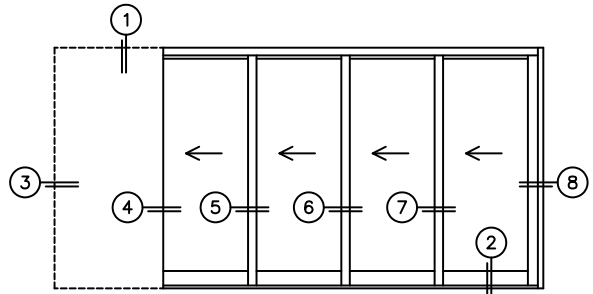

C(POCKET WIDTH)

D(NET FRAME WIDTH)

NOTES:

(USE RULER TO SCALE DIMENSIONS IN INCHES)

SCALE: 1/4

PXXXX DOOR SHOWN

*CAUTION: WHEN CONSTRUCTING POCKET NOTE THAT DAYLIGHT WIDTH DOES NOT INCLUDE 1" SET BACK FOR POST INTERLOCKER.