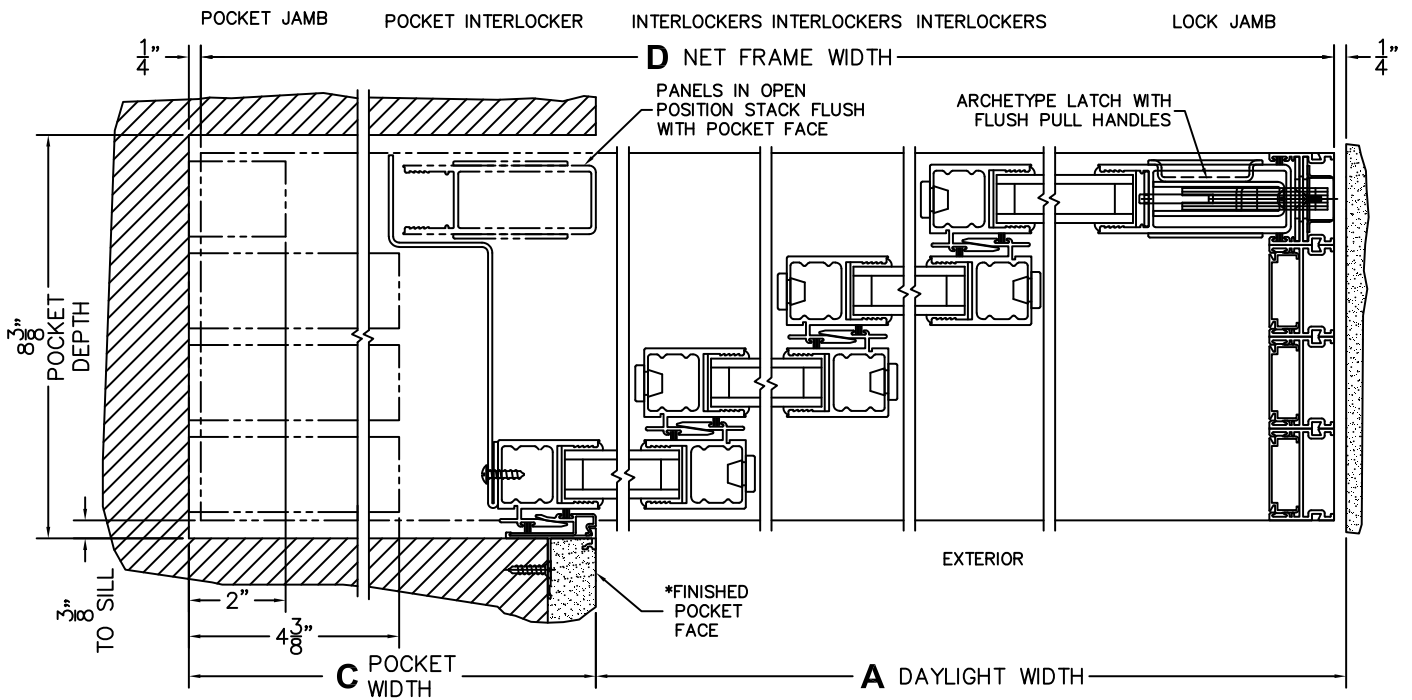

FLEETWOOD
WINDOWS & DOORS
FleetwoodUSA.com

NORWOOD 3050 M/S
PXXXX STANDARD CONFIGURATION
NO SCREENS HIDDEN TRACK

ORDER NO.:

ITEM NO.:

*CAUTION: WHEN CONSTRUCTING POCKET NOTE THAT DAYLIGHT WIDTH DOES NOT INCLUDE 1" SET BACK FOR POST INTERLOCKER.