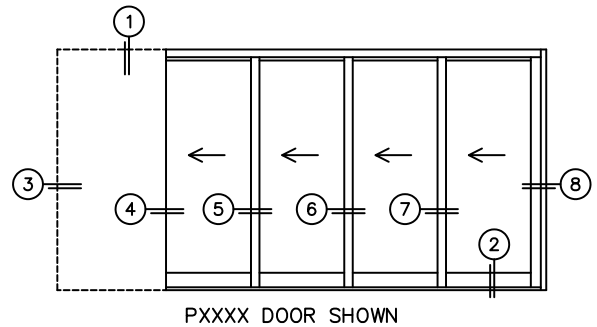

C(POCKET WIDTH)

D(NET FRAME WIDTH)

NOTES:

(USE RULER TO SCALE DIMENSIONS IN INCHES)

SCALE: 1/4

PXXXX DOOR SHOWN

*CAUTION: WHEN CONSTRUCTING POCKET NOTE THAT DAYLIGHT WIDTH DOES NOT INCLUDE 1" SET BACK FOR POST INTERLOCKER.