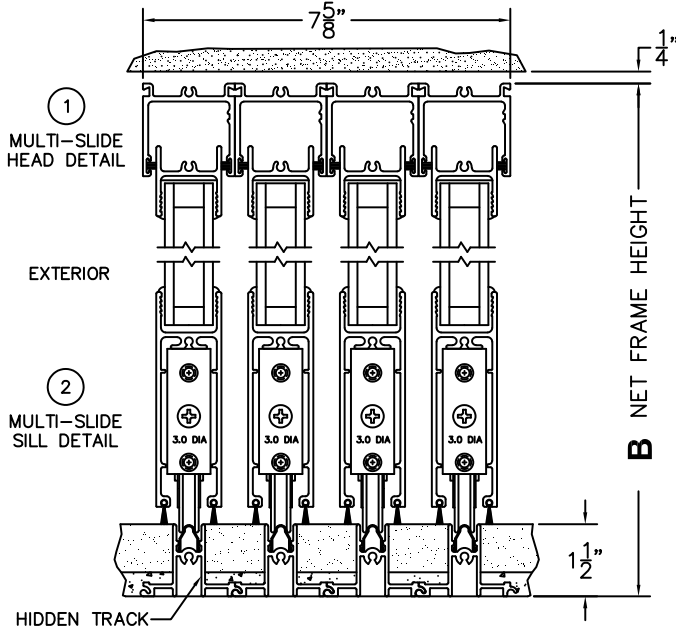

C(POCKET WIDTH)

D(NET FRAME WIDTH)

NOTES:

(USE RULER TO SCALE DIMENSIONS IN INCHES)

SCALE: 1/4

PXXXX DOOR SHOWN

*CAUTION: WHEN CONSTRUCTING POCKET NOTE THAT DAYLIGHT WIDTH DOES NOT INCLUDE 1" SET BACK FOR POST INTERLOCKER.