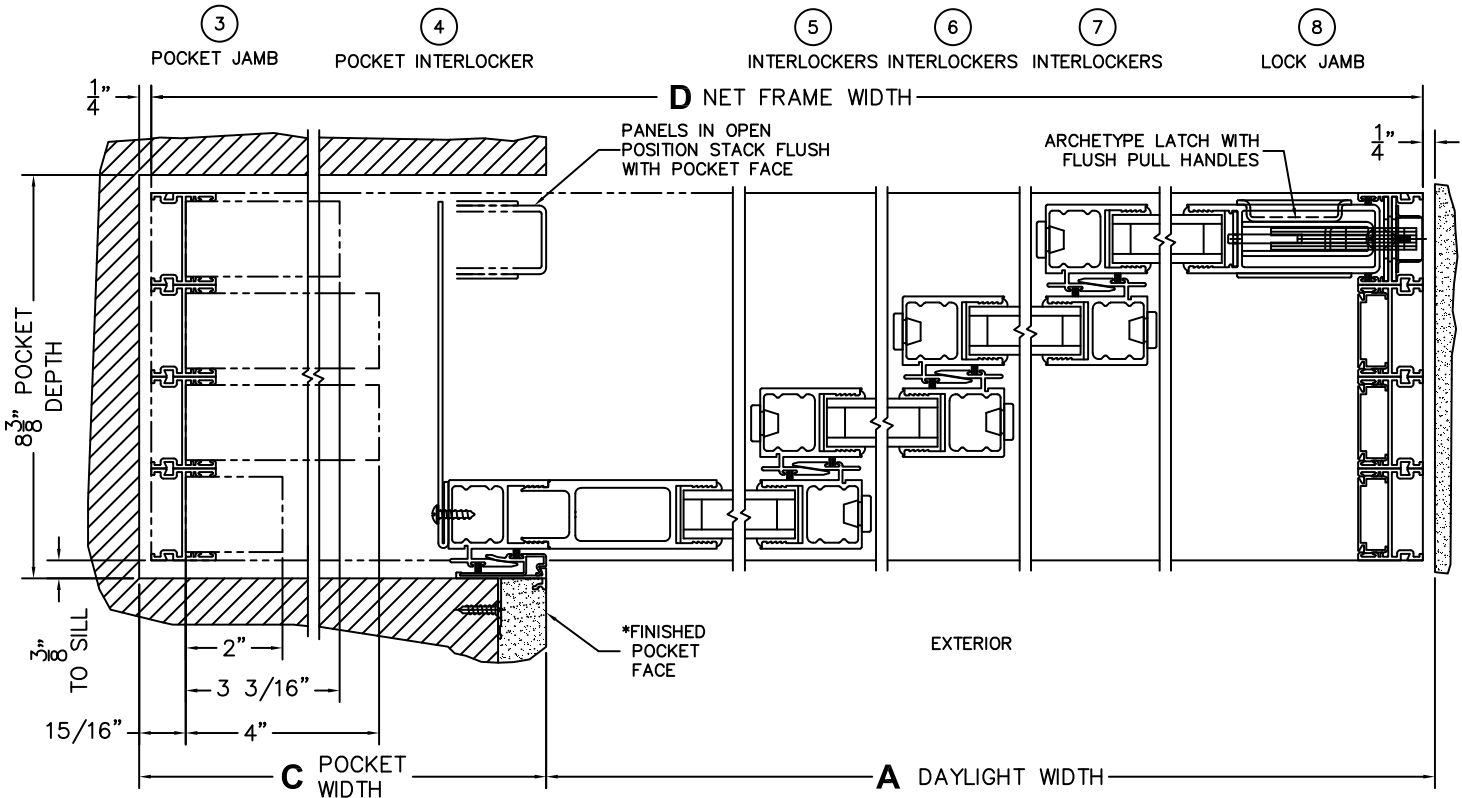

C(POCKET WIDTH)

D(NET FRAME WIDTH)

NOTES:

(USE RULER TO SCALE DIMENSIONS IN INCHES)

SCALE: 1/4

PXXXX DOOR SHOWN

*CAUTION: WHEN CONSTRUCTING POCKET NOTE THAT DAYLIGHT WIDTH DOES NOT INCLUDE 1" SET BACK FOR POST INTERLOCKER.