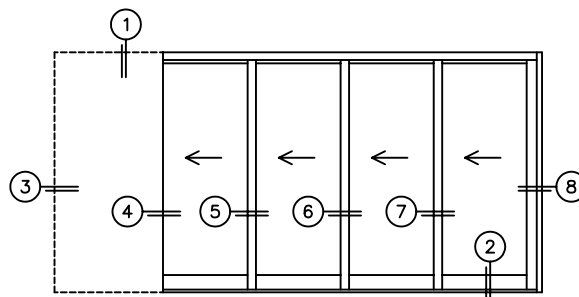

FLEETWOOD
WINDOWS & DOORS
FleetwoodUSA.com

NORWOOD 3050

PXXXX CUSTOM CONFIGURATION
NO SCREENS

ORDER NO.:

ITEM NO.:

SCALE: 1/4

PXXXX DOOR SHOWN