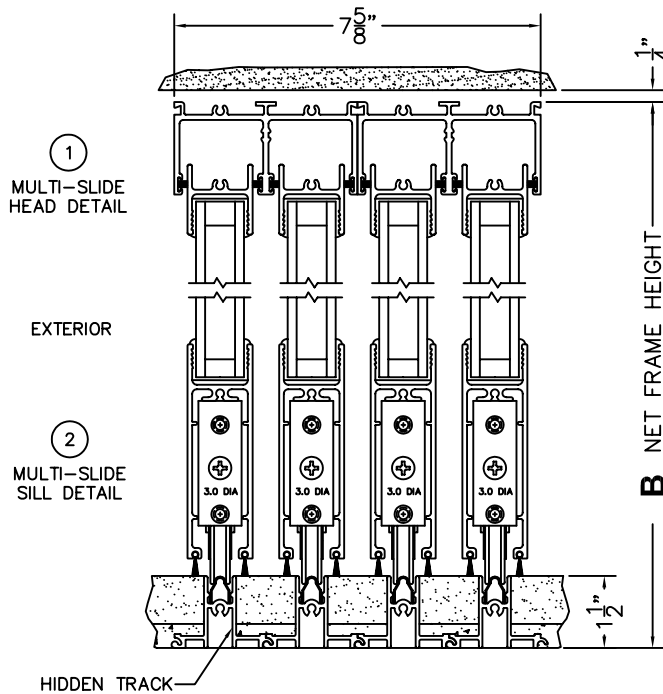

FLEETWOOD
WINDOWS & DOORS
FleetwoodUSA.com

NORWOOD 3050

PXXXX CUSTOM CONFIGURATION
NO SCREENS

ORDER NO.:

ITEM NO.:

SCALE: 1/4

PXXXX DOOR SHOWN

FLEETWOOD
 WINDOWS & DOORS
 FleetwoodUSA.com

NORWOOD 3050
 PXXXX CUSTOM CONFIGURATION
 NO SCREENS

ORDER NO.:

ITEM NO.:

SCALE: 1/4

POCKET VIEW: PANELS IN OPEN POSITION