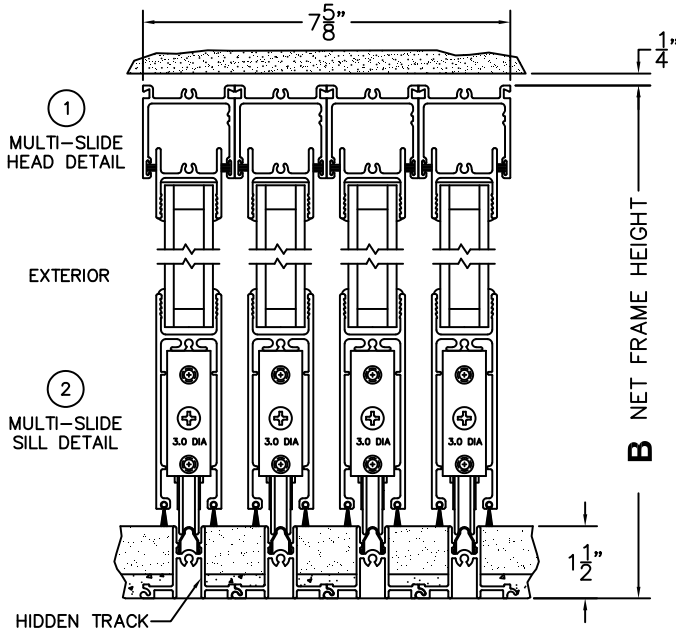

C(POCKET WIDTH)

D(NET FRAME WIDTH)

NOTES:

(USE RULER TO SCALE DIMENSIONS IN INCHES)

SCALE: 1/4

PXXXX DOOR SHOWN

*CAUTION: WHEN CONSTRUCTING POCKET NOTE THAT DAYLIGHT WIDTH DOES NOT INCLUDE 1" SET BACK FOR POST INTERLOCKER.