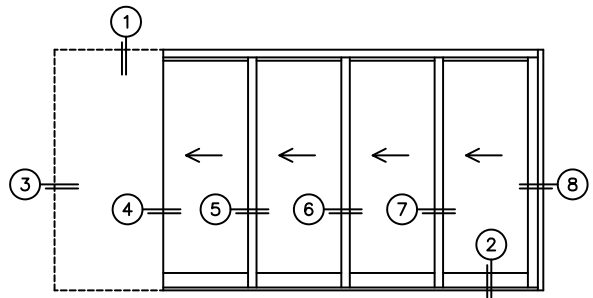

C(POCKET WIDTH)

D(NET FRAME WIDTH)

NOTES:

(USE RULER TO SCALE DIMENSIONS IN INCHES)

SCALE: 1/4

PXXXX DOOR SHOWN

*CAUTION: WHEN CONSTRUCTING POCKET NOTE THAT DAYLIGHT WIDTH DOES NOT INCLUDE 1" SET BACK FOR POST INTERLOCKER.