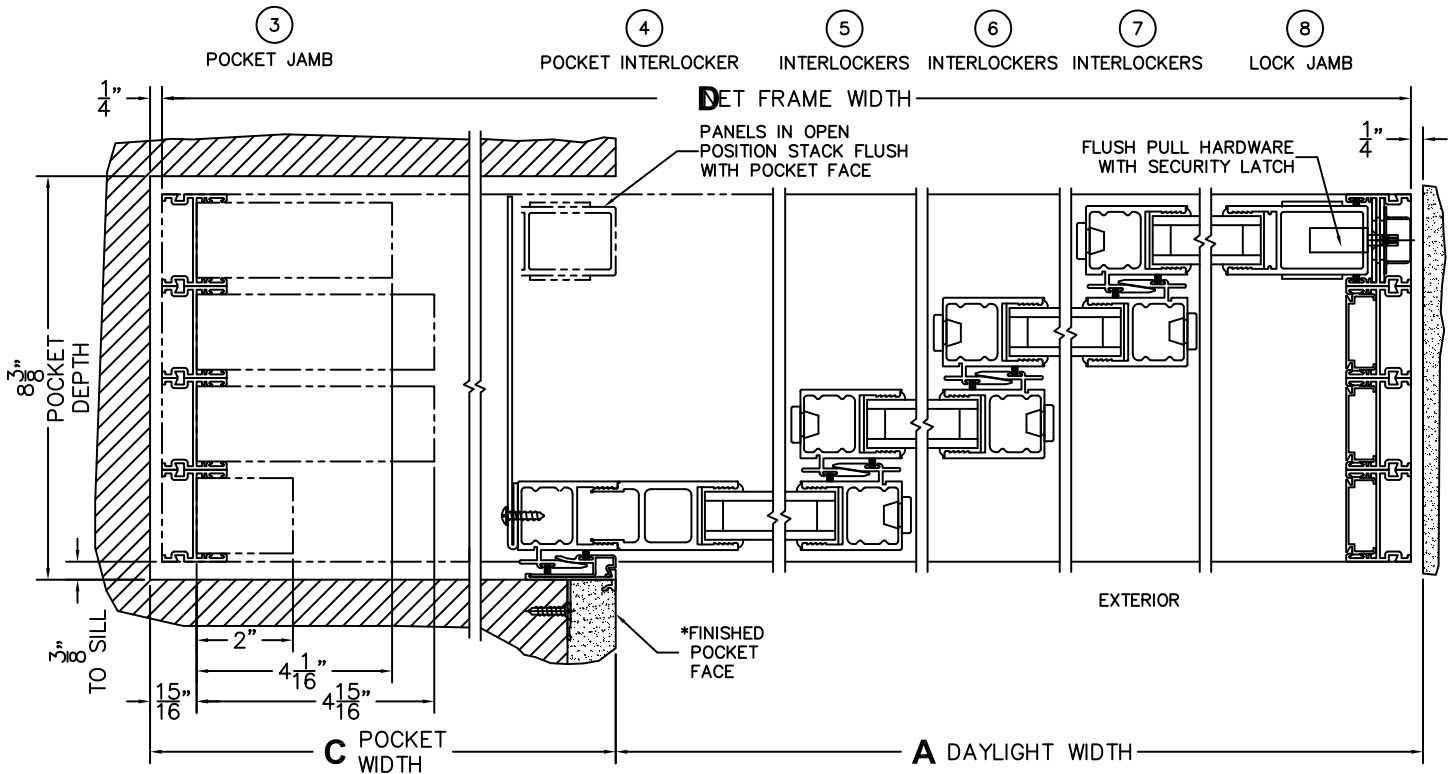

C(POCKET WIDTH)

D(NET FRAME WIDTH)

NOTES:

(USE RULER TO SCALE DIMENSIONS IN INCHES)

SCALE: 1/4

PXXXX DOOR SHOWN

*CAUTION: WHEN CONSTRUCTING POCKET NOTE THAT DAYLIGHT WIDTH DOES NOT INCLUDE 1" SET BACK FOR POST INTERLOCKER.