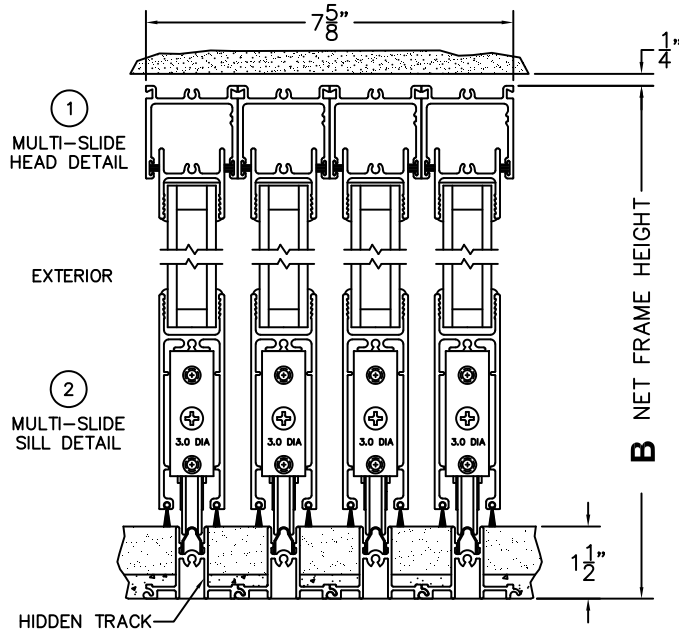

A(DAYLIGHT WIDTH)

B(NET FRAME HEIGHT)

CALCULATED VALUES (FLEETWOOD SUPPLIED)

C(POCKET WIDTH)

D(NET FRAME WIDTH)

NOTES:

(USE RULER TO SCALE DIMENSIONS IN INCHES)

SCALE: 1/4

③ POCKET JAMB

④ POCKET INTERLOCKER

⑤ INTERLOCKERS

⑥ INTERLOCKERS

⑦ INTERLOCKERS

⑧ LOCK JAMB

*CAUTION: WHEN CONSTRUCTING POCKET NOTE THAT DAYLIGHT WIDTH DOES NOT INCLUDE 1" SET BACK FOR POST INTERLOCKER.