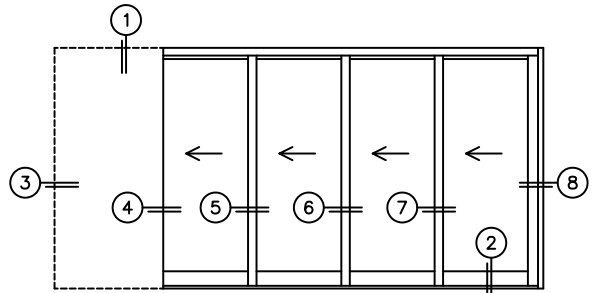

A(DAYLIGHT WIDTH)

B(NET FRAME HEIGHT)

CALCULATED VALUES (FLEETWOOD SUPPLIED)

C(POCKET WIDTH)

D(NET FRAME WIDTH)

NOTES:

(USE RULER TO SCALE DIMENSIONS IN INCHES)

SCALE: 1/4

③ POCKET JAMB

④ POCKET INTERLOCKER

⑤ INTERLOCKERS

⑥ INTERLOCKERS

⑦ INTERLOCKERS

⑧ LOCK JAMB

*CAUTION: WHEN CONSTRUCTING POCKET NOTE THAT DAYLIGHT WIDTH DOES NOT INCLUDE 1" SET BACK FOR POST INTERLOCKER.