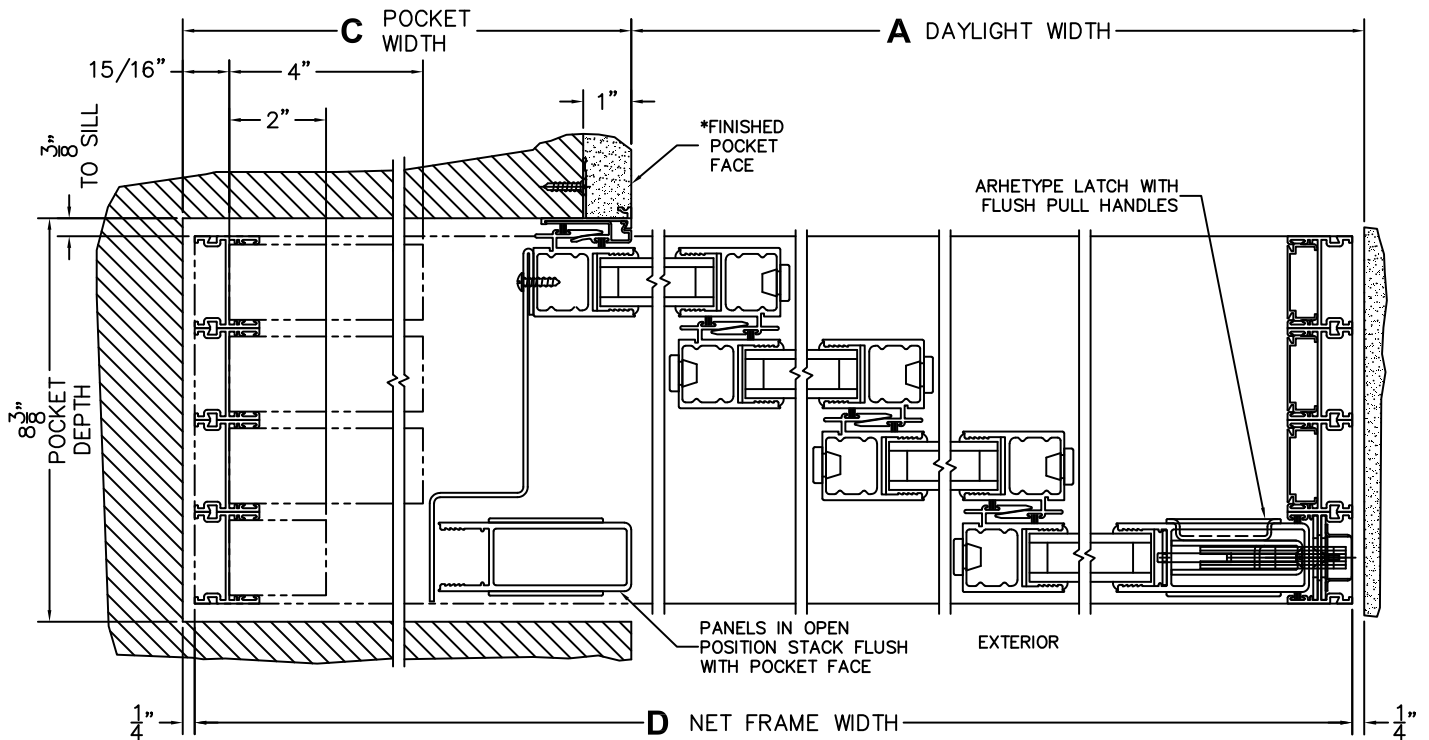

A(DAYLIGHT WIDTH)

B(NET FRAME HEIGHT)

CALCULATED VALUES (FLEETWOOD SUPPLIED)

C(POCKET WIDTH)

D(NET FRAME WIDTH)

NOTES:

(USE RULER TO SCALE DIMENSIONS IN INCHES)

SCALE: 1/4

③ POCKET JAMB

④ POCKET INTERLOCKER

⑤ INTERLOCKERS

⑥ INTERLOCKERS

⑦ INTERLOCKERS

⑧ LOCK JAMB

*CAUTION: WHEN CONSTRUCTING POCKET NOTE THAT DAYLIGHT WIDTH DOES NOT INCLUDE 1" SET BACK FOR POST INTERLOCKER.