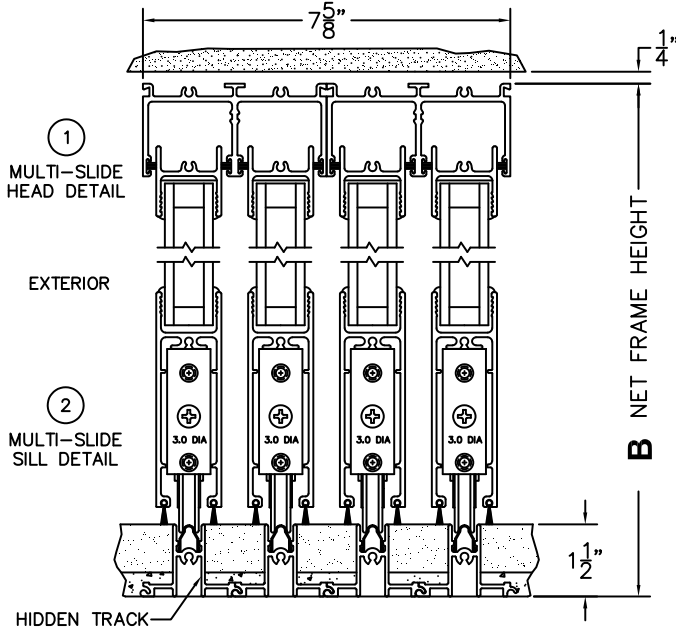

C(POCKET WIDTH)

D(NET FRAME WIDTH)

NOTES:

(USE RULER TO SCALE DIMENSIONS IN INCHES)

SCALE: 1/4

PXXXX DOOR SHOWN

*CAUTION: WHEN CONSTRUCTING POCKET NOTE THAT DAYLIGHT WIDTH DOES NOT INCLUDE 1" SET BACK FOR POST INTERLOCKER.