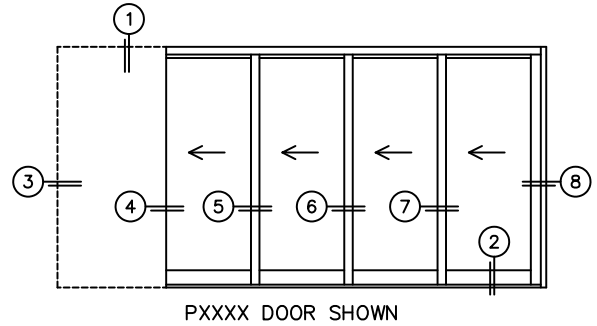

C(POCKET WIDTH)

D(NET FRAME WIDTH)

NOTES:

(USE RULER TO SCALE DIMENSIONS IN INCHES)

SCALE: 1/4

PXXXX DOOR SHOWN

*CAUTION: WHEN CONSTRUCTING POCKET NOTE THAT DAYLIGHT WIDTH DOES NOT INCLUDE 1" SET BACK FOR POST INTERLOCKER.