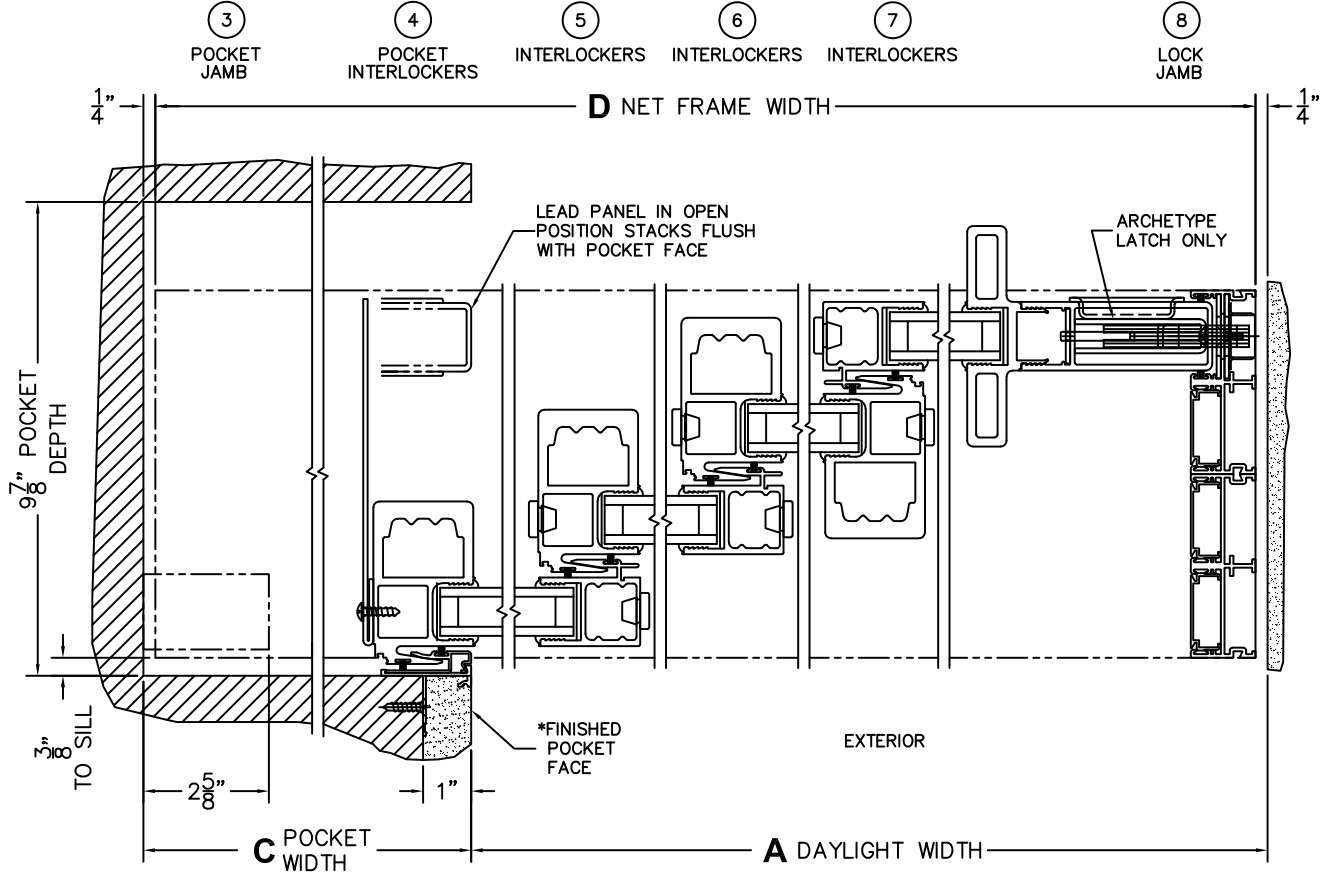

C(POCKET WIDTH)

D(NET FRAME WIDTH)

NOTES:

(USE RULER TO SCALE DIMENSIONS IN INCHES)

SCALE: 1/4

PXXXX DOOR SHOWN

*CAUTION: WHEN CONSTRUCTING POCKET NOTE THAT DAYLIGHT WIDTH DOES NOT INCLUDE 1" SET BACK FOR POST INTERLOCKER.