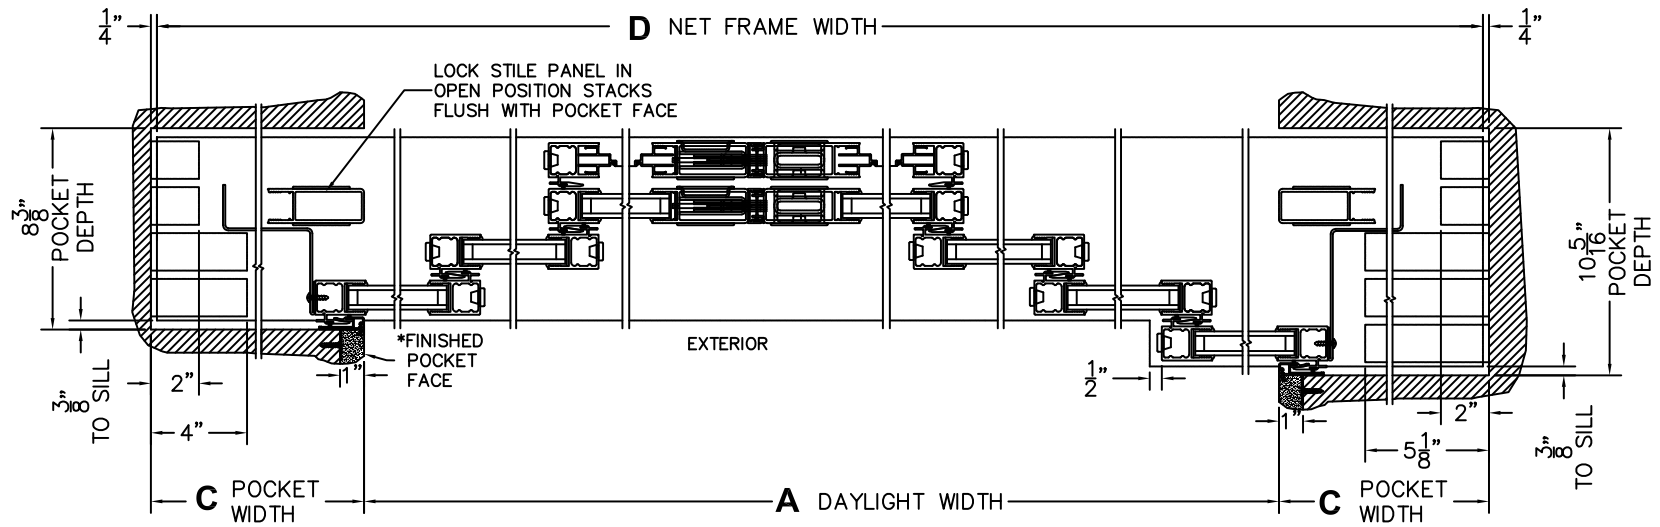

# NORWOOD 3050

XXXXIXXXXP STANDARD CONFIGURATION  
NO SCREENS

ORDER NO.:

ITEM NO.:

(USE RULER TO SCALE DIMENSIONS IN INCHES)

SCALE: 1/8

- ③  
POCKET  
JAMB
- ④  
POCKET  
INTERLOCKERS
- ⑤  
INTERLOCKERS
- ⑥  
INTERLOCKERS
- ⑦  
MEETING  
STILES
- ⑧  
INTERLOCKERS
- ⑨  
INTERLOCKERS
- ⑩  
INTERLOCKERS
- ⑪  
POCKET  
INTERLOCKERS
- ⑫  
POCKET  
JAMB

\*CAUTION: WHEN CONSTRUCTING POCKET NOTE THAT DAYLIGHT WIDTH DOES NOT INCLUDE 1" SET BACK FOR POST INTERLOCKER.