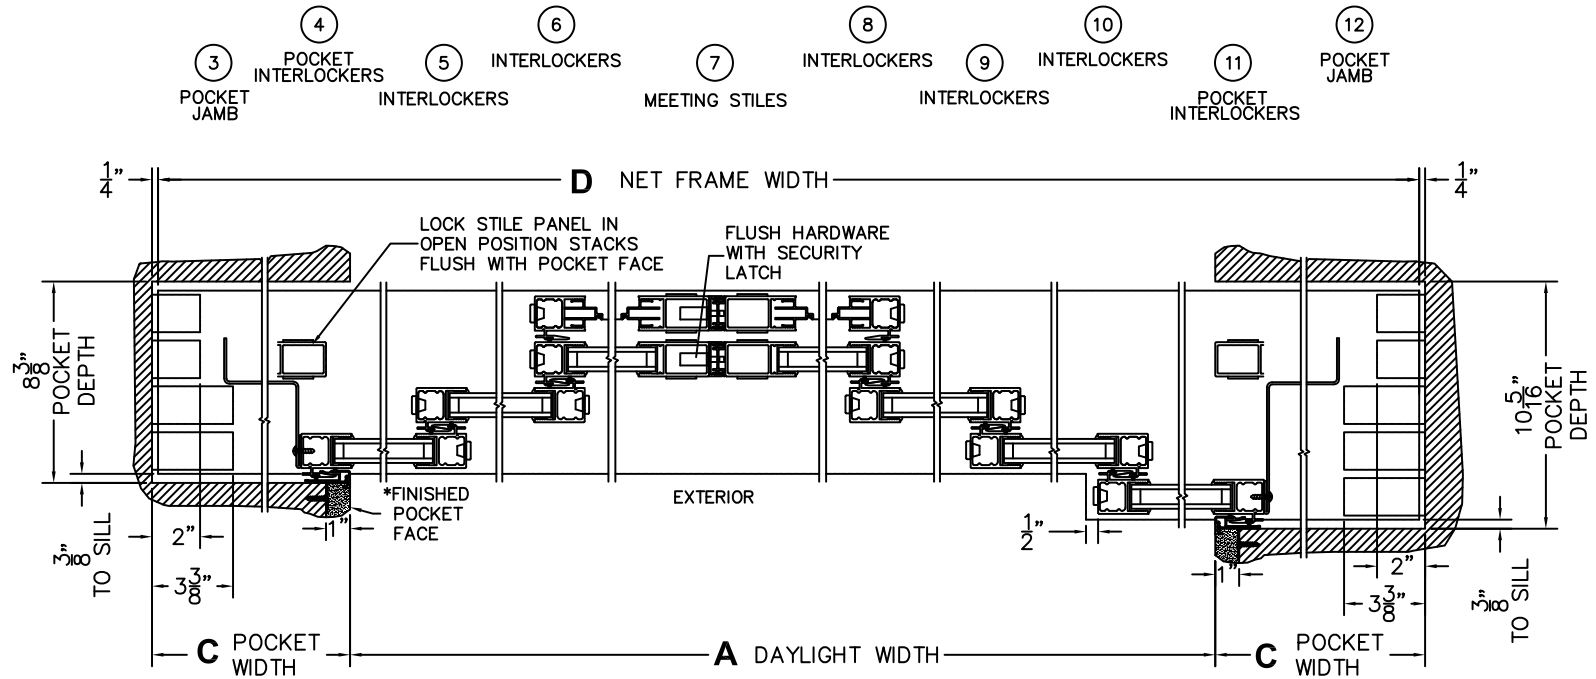

(USE RULER TO SCALE DIMENSIONS IN INCHES)

SCALE: 1/8

*CAUTION: WHEN CONSTRUCTING POCKET NOTE THAT DAYLIGHT WIDTH DOES NOT INCLUDE 1" SET BACK FOR POST INTERLOCKER.