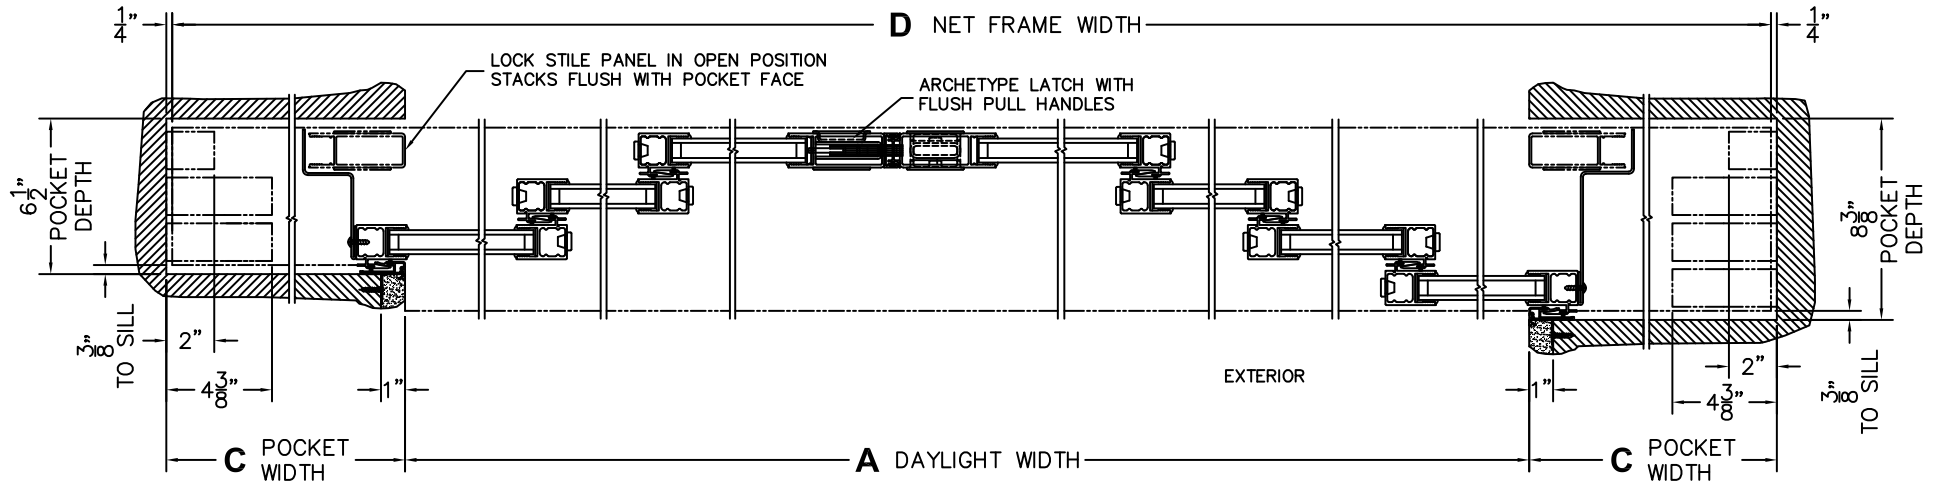

(USE RULER TO SCALE DIMENSIONS IN INCHES)

SCALE: 1/8

- ③  
POCKET  
JAMB
- ④  
POCKET  
INTERLOCKERS
- ⑤  
INTERLOCKERS
- ⑥  
INTERLOCKERS
- ⑦  
MEETING  
STILES
- ⑧  
INTERLOCKERS
- ⑨  
INTERLOCKERS
- ⑩  
INTERLOCKERS
- ⑪  
POCKET  
INTERLOCKERS
- ⑫  
POCKET  
JAMB

\*CAUTION: WHEN CONSTRUCTING POCKET NOTE THAT DAYLIGHT WIDTH DOES NOT INCLUDE 1" SET BACK FOR POST INTERLOCKER.