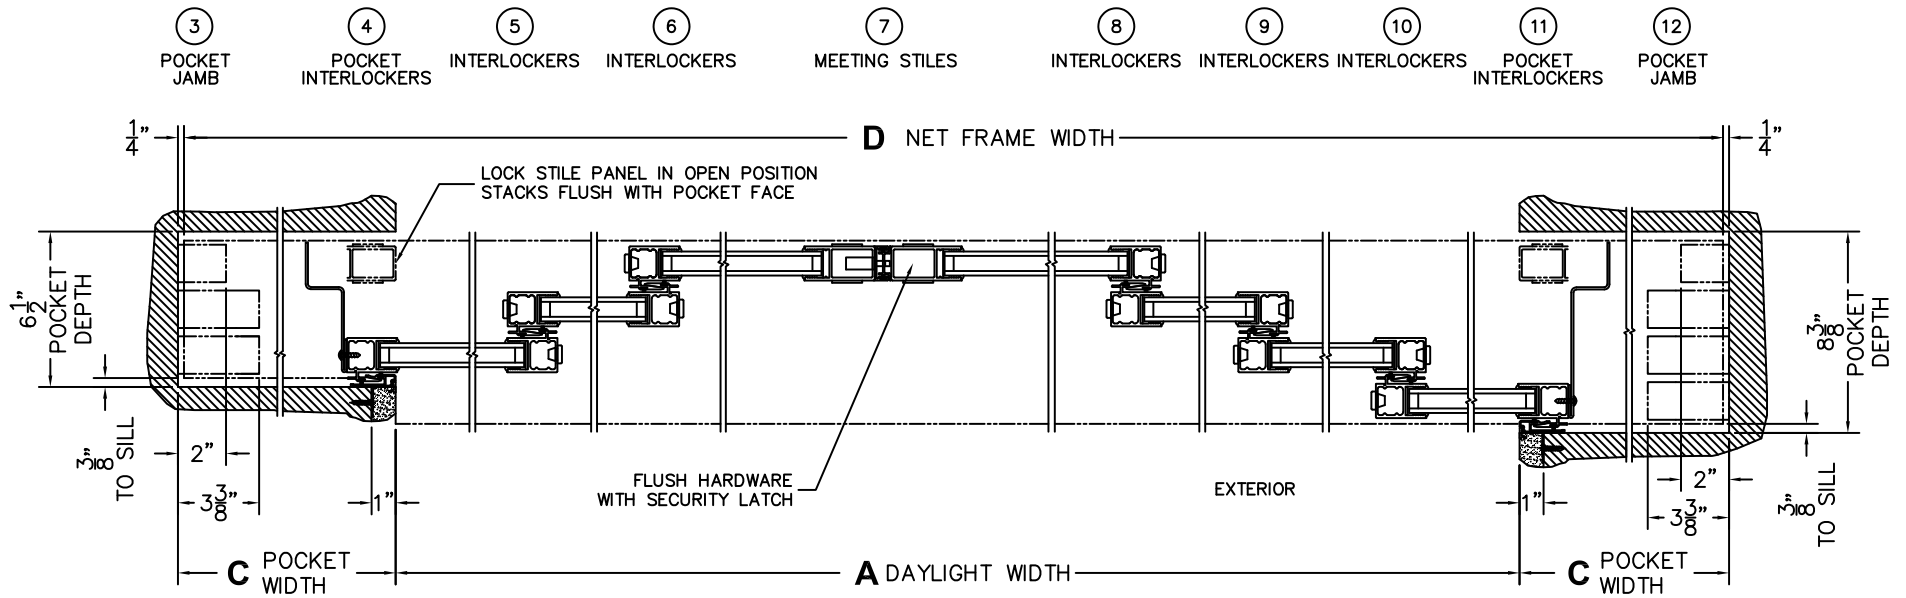

(USE RULER TO SCALE DIMENSIONS IN INCHES)

SCALE: 1/8

*CAUTION: WHEN CONSTRUCTING POCKET NOTE THAT DAYLIGHT WIDTH DOES NOT INCLUDE 1" SET BACK FOR POST INTERLOCKER.