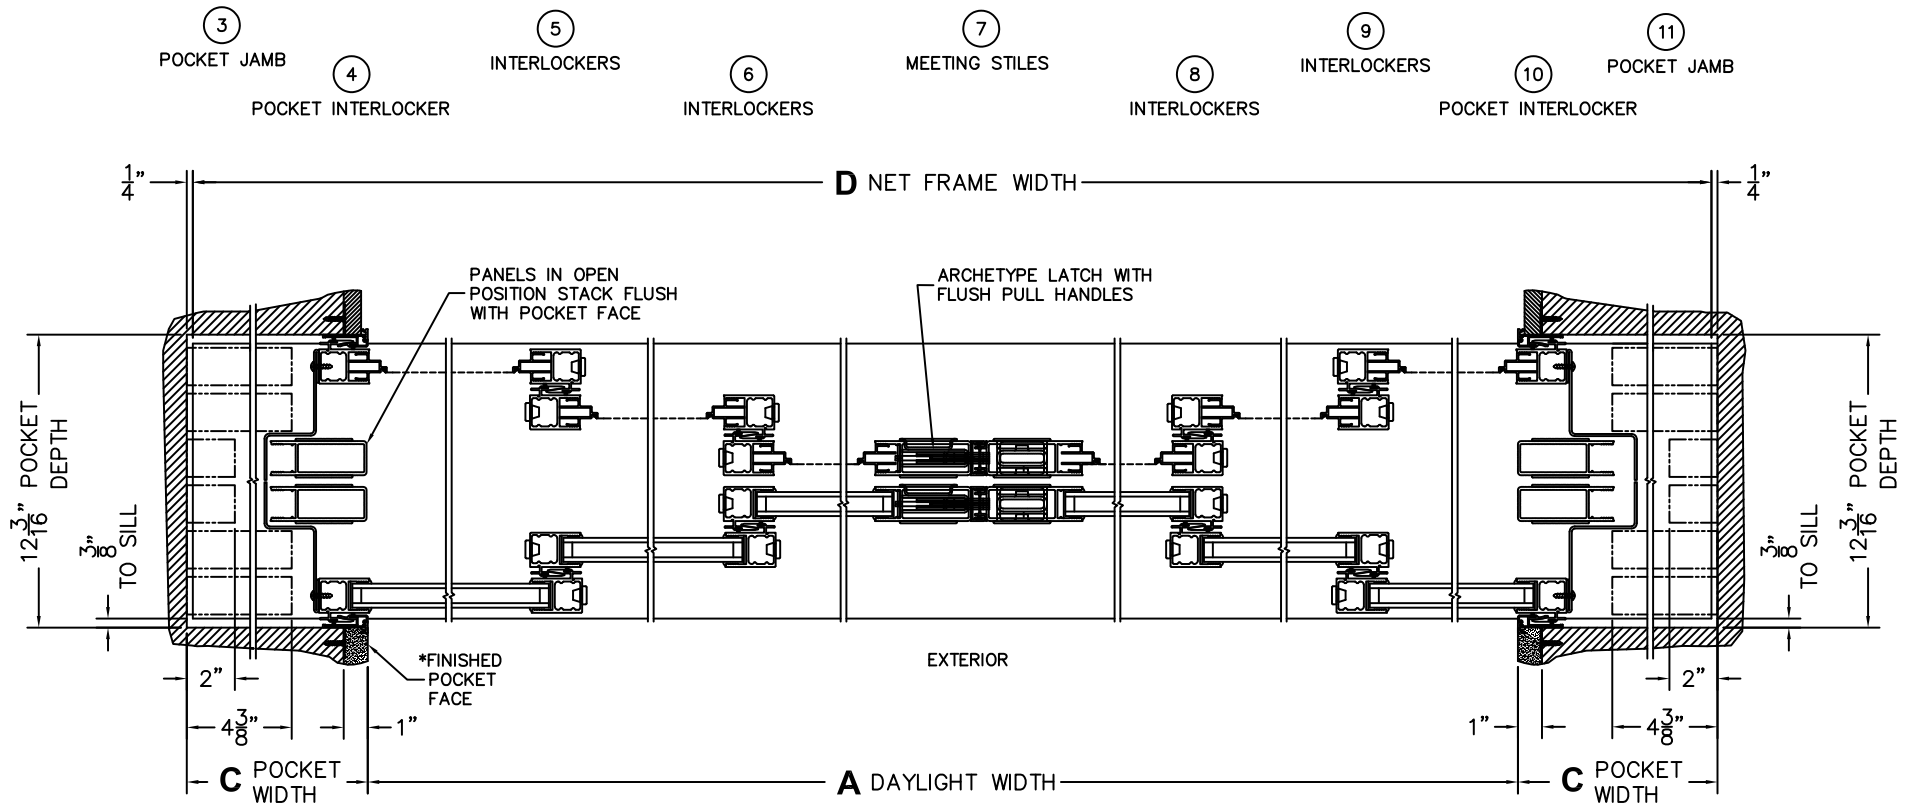

(USE RULER TO SCALE DIMENSIONS IN INCHES)

SCALE: 1/8

\*CAUTION: WHEN CONSTRUCTING POCKET NOTE THAT DAYLIGHT WIDTH DOES NOT INCLUDE 1" SET BACK FOR POST INTERLOCKER.