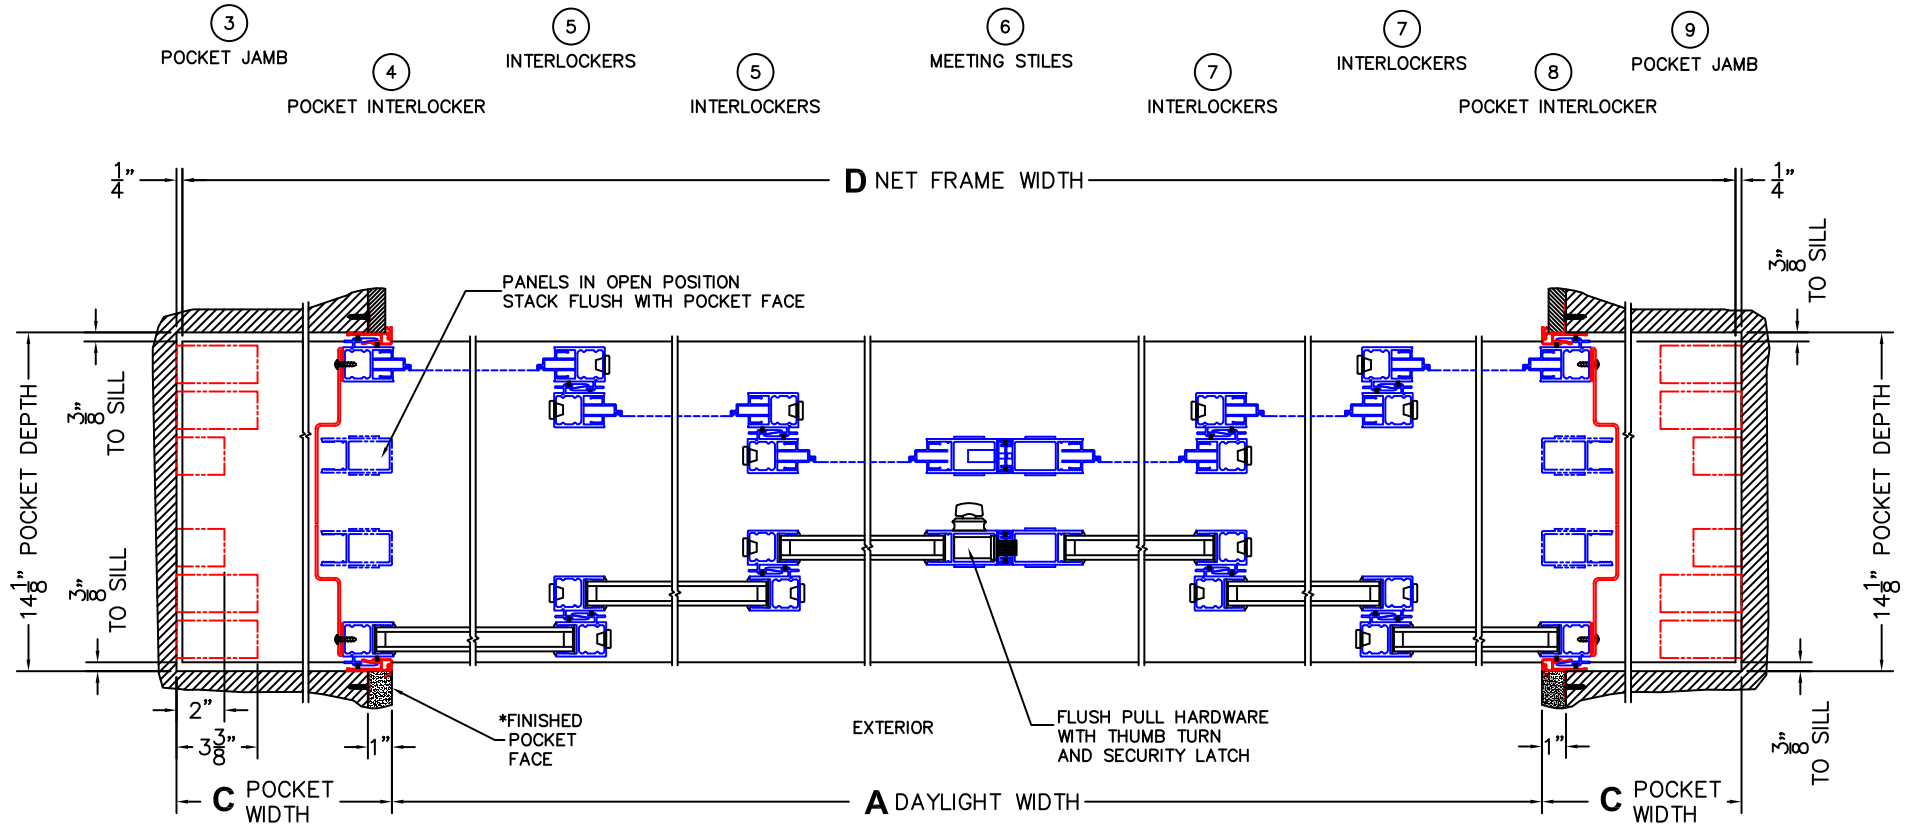

(USE RULER TO SCALE DIMENSIONS IN INCHES)

SCALE: 1/8

*CAUTION: WHEN CONSTRUCTING POCKET NOTE THAT DAYLIGHT WIDTH DOES NOT INCLUDE 1" SET BACK FOR POST INTERLOCKER.