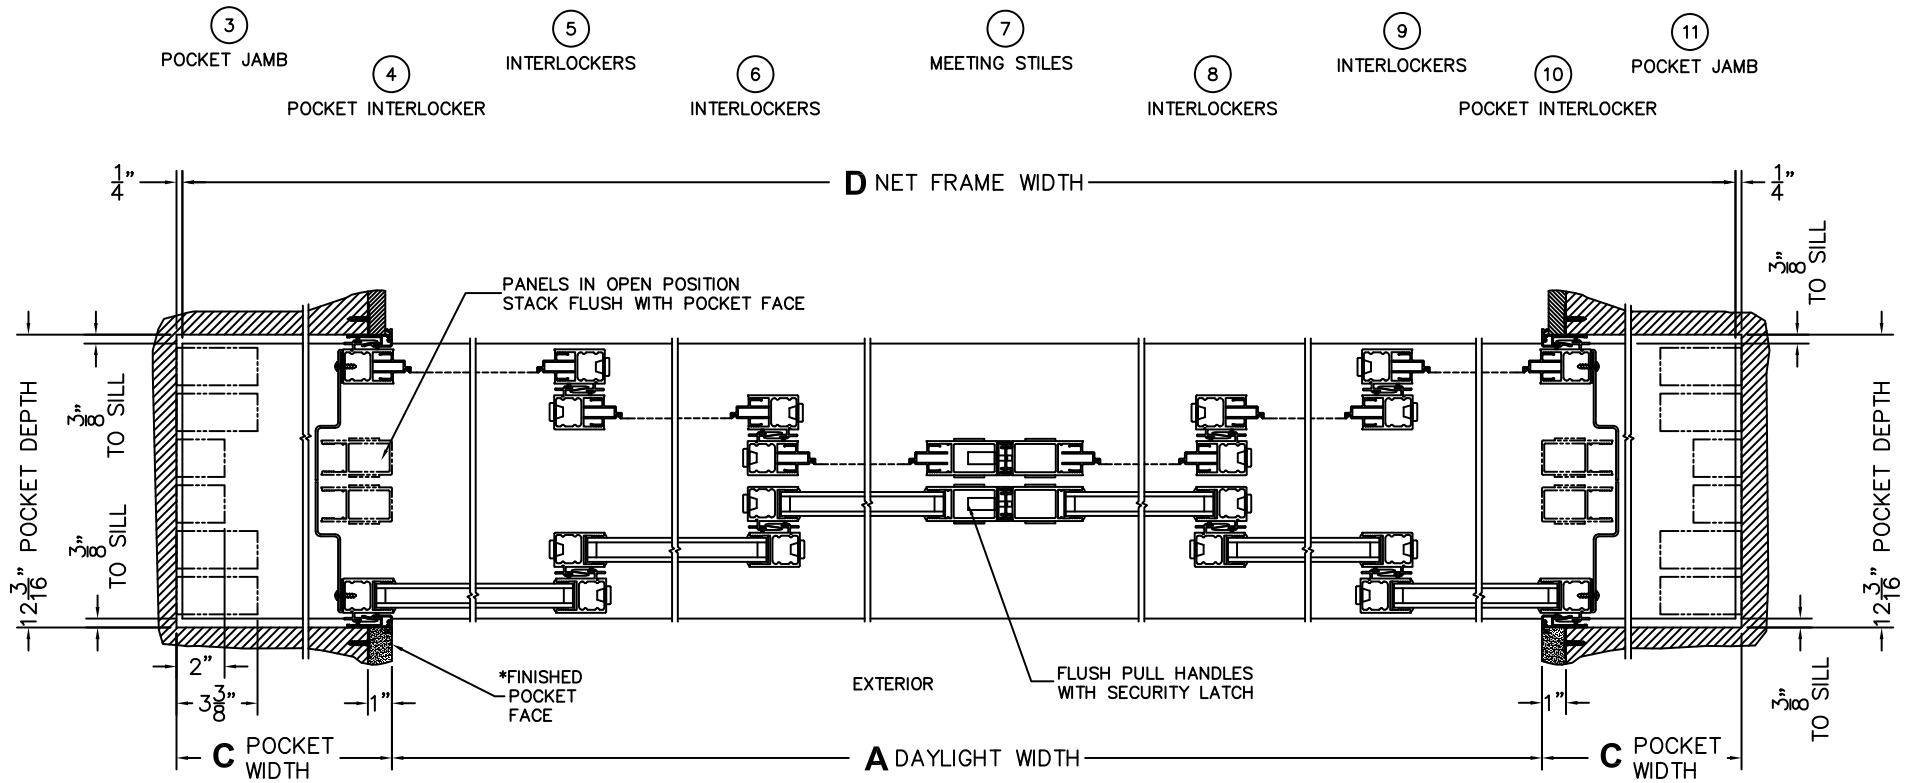

SCALE: 1/8

*CAUTION: WHEN CONSTRUCTING POCKET NOTE THAT DAYLIGHT WIDTH DOES NOT INCLUDE 1" SET BACK FOR POST INTERLOCKER.