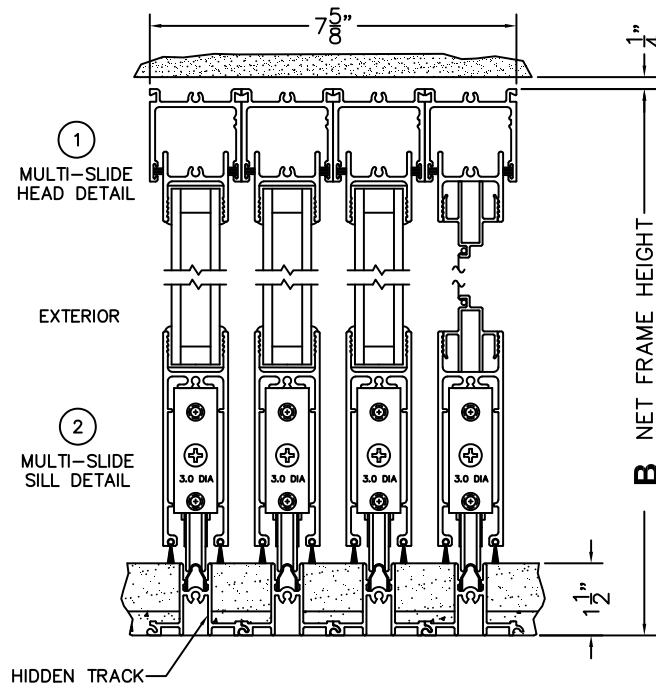

REQUIRED DEALER INFO.

A(DAYLIGHT WIDTH)

B(NET FRAME HEIGHT)

CALCULATED VALUES (FLEETWOOD SUPPLIED)

C(POCKET WIDTH)

D(NET FRAME WIDTH)

NOTES:

(USE RULER TO SCALE DIMENSIONS IN INCHES)

SCALE: 1/4

PXXXIXXP DOOR SHOWN

NOTE: THIS DRAWING AND THE ACCOMPANYING "OPTIONS AND UPGRADES" ARE FOR CONCEPT ONLY! AT THE TIME OF ORDER WE WILL CUSTOMIZE THE DRAWINGS TO FIT THE FINAL CONFIGURATION. SEE DRAWINGS 3050-08 THRU 3050-09 FOR ADDITIONAL INFORMATION.