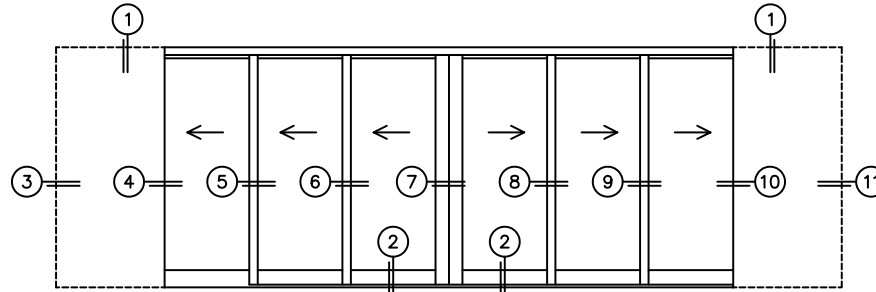

REQUIRED DEALER INFO.

A(DAYLIGHT WIDTH)

B(NET FRAME HEIGHT)

CALCULATED VALUES (FLEETWOOD SUPPLIED)

C(POCKET WIDTH)

D(NET FRAME WIDTH)

NOTES:

(USE RULER TO SCALE DIMENSIONS IN INCHES)

SCALE: 1/4

PXXXIXXP DOOR SHOWN

NOTE: THIS DRAWING AND THE ACCOMPANYING "OPTIONS AND UPGRADES" ARE FOR CONCEPT ONLY! AT THE TIME OF ORDER WE WILL CUSTOMIZE THE DRAWINGS TO FIT THE FINAL CONFIGURATION. SEE DRAWINGS 3050-08 THRU 3050-09 FOR ADDITIONAL INFORMATION.