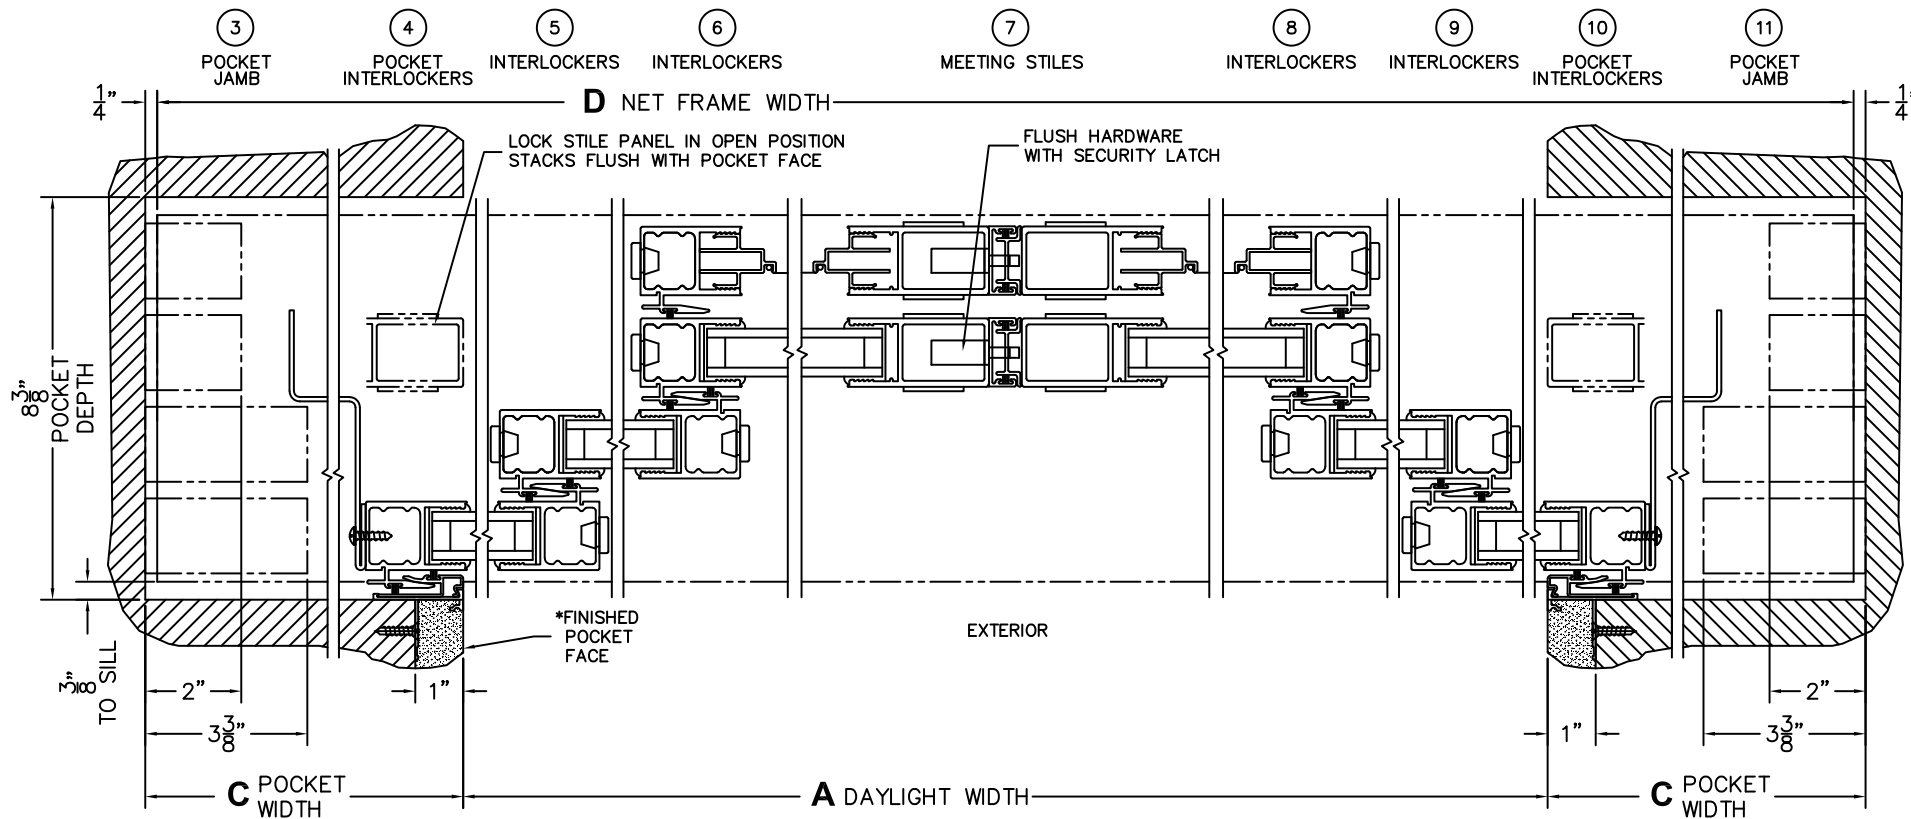

SCALE: 1/4"

*CAUTION: WHEN CONSTRUCTING POCKET NOTE THAT DAYLIGHT WIDTH DOES NOT INCLUDE 1" SET BACK FOR POST INTERLOCKER.