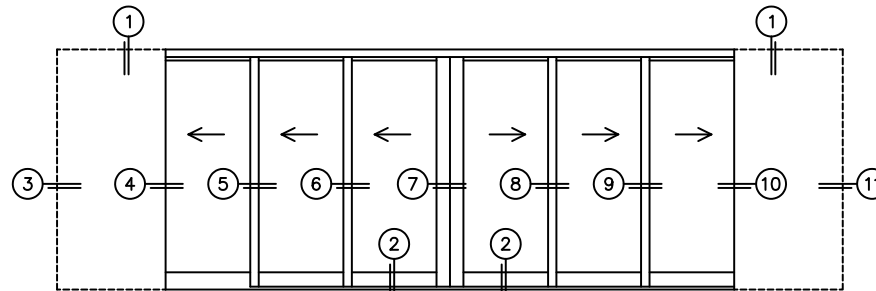

### NO SCREENS

ORDER NO.:

ITEM NO.:

REQUIRED DEALER INFO.

**A**(DAYLIGHT WIDTH)

**B**(NET FRAME HEIGHT)

CALCULATED VALUES (FLEETWOOD SUPPLIED)

**C**(POCKET WIDTH)

**D**(NET FRAME WIDTH)

NOTES:

(USE RULER TO SCALE DIMENSIONS IN INCHES)

SCALE: 1/4

PXXXIXXP DOOR SHOWN

NOTE: THIS DRAWING AND THE ACCOMPANYING "OPTIONS AND UPGRADES" ARE FOR CONCEPT ONLY! AT THE TIME OF ORDER WE WILL CUSTOMIZE THE DRAWINGS TO FIT THE FINAL CONFIGURATION. SEE DRAWINGS 3050-08 THRU 3050-09 FOR ADDITIONAL INFORMATION.