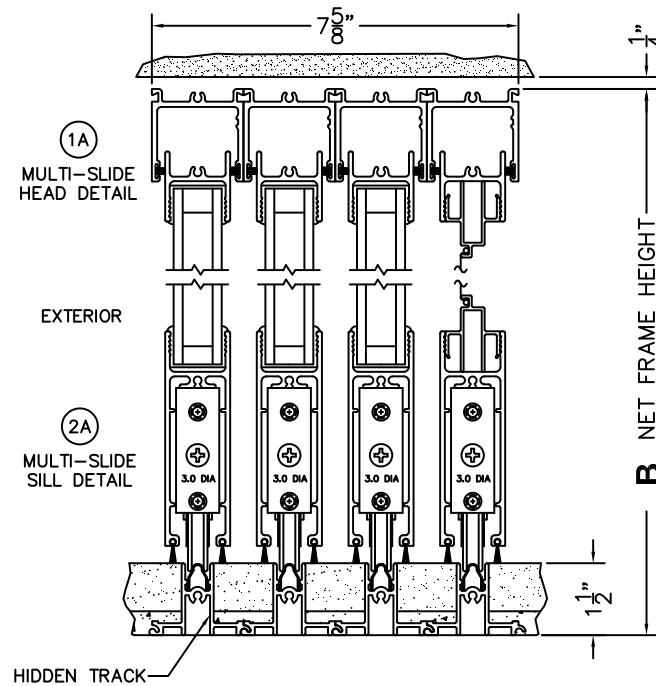

### NO SCREENS

ORDER NO.:

ITEM NO.:

REQUIRED DEALER INFO.

**A**(DAYLIGHT WIDTH)

**B**(NET FRAME HEIGHT)

CALCULATED VALUES (FLEETWOOD SUPPLIED)

**C**(POCKET WIDTH)

**D**(NET FRAME WIDTH)

NOTES:

(USE RULER TO SCALE DIMENSIONS IN INCHES)

SCALE: 1/4

PXXXIXXP DOOR SHOWN

NOTE: THIS DRAWING AND THE ACCOMPANYING "OPTIONS AND UPGRADES" ARE FOR CONCEPT ONLY! AT THE TIME OF ORDER WE WILL CUSTOMIZE THE DRAWINGS TO FIT THE FINAL CONFIGURATION. SEE DRAWINGS 3050-08 THRU 3050-09 FOR ADDITIONAL INFORMATION.