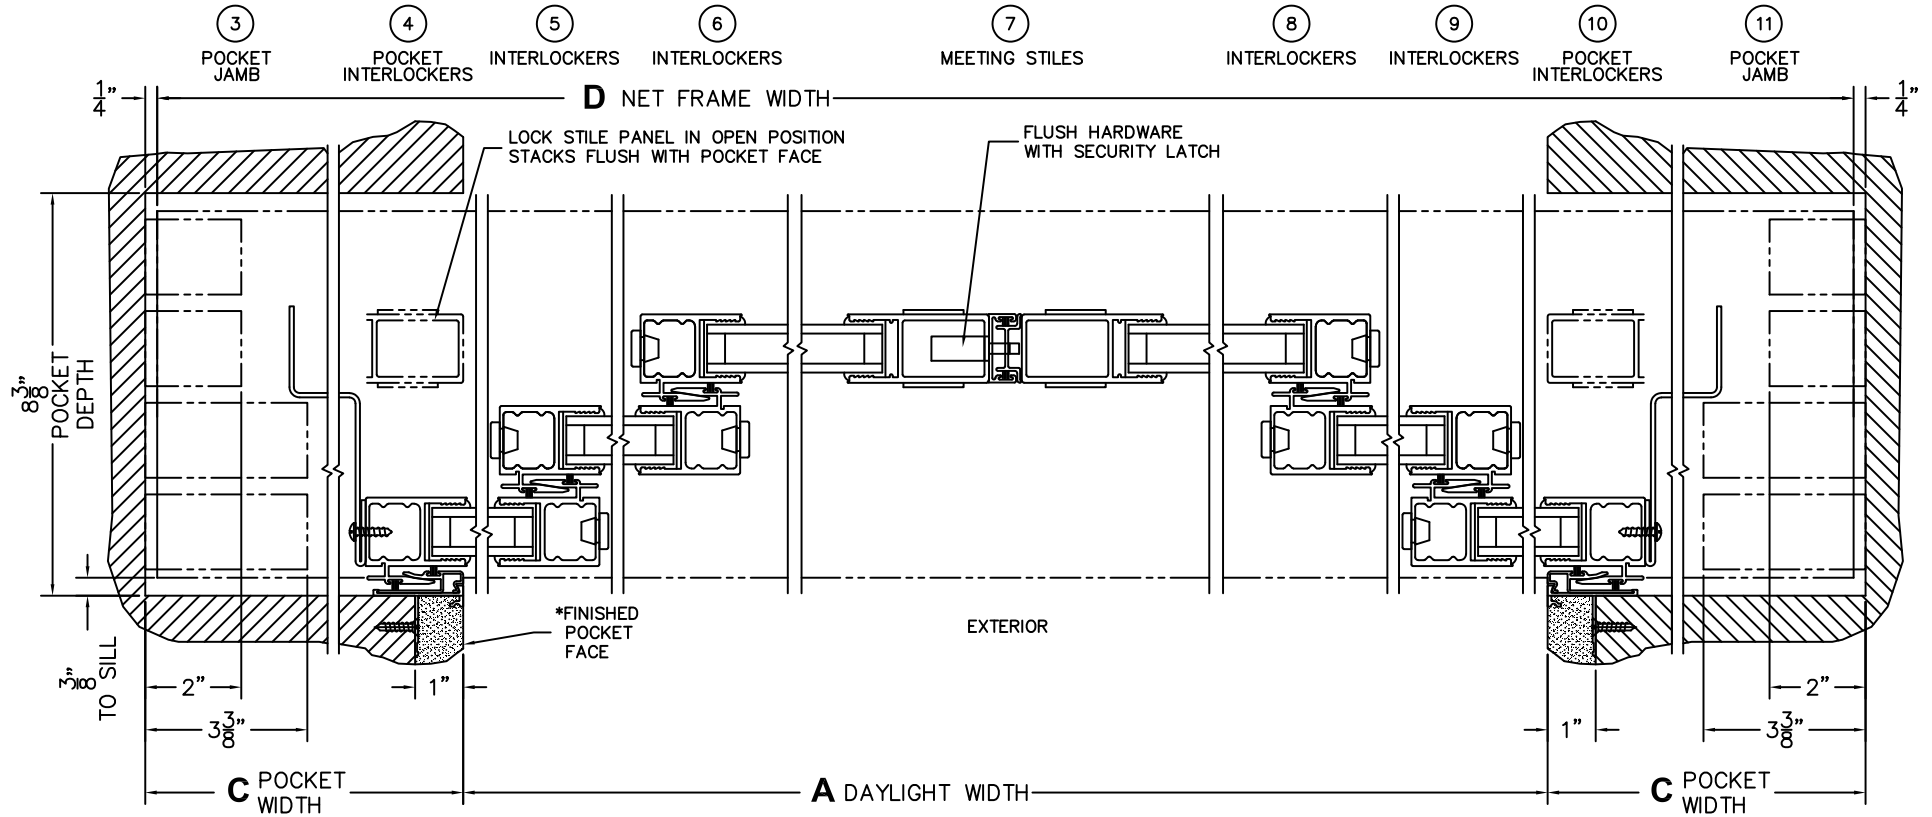

(USE RULER TO SCALE DIMENSIONS IN INCHES)

SCALE: 1/4"

*CAUTION: WHEN CONSTRUCTING POCKET NOTE THAT DAYLIGHT WIDTH DOES NOT INCLUDE 1" SET BACK FOR POST INTERLOCKER.